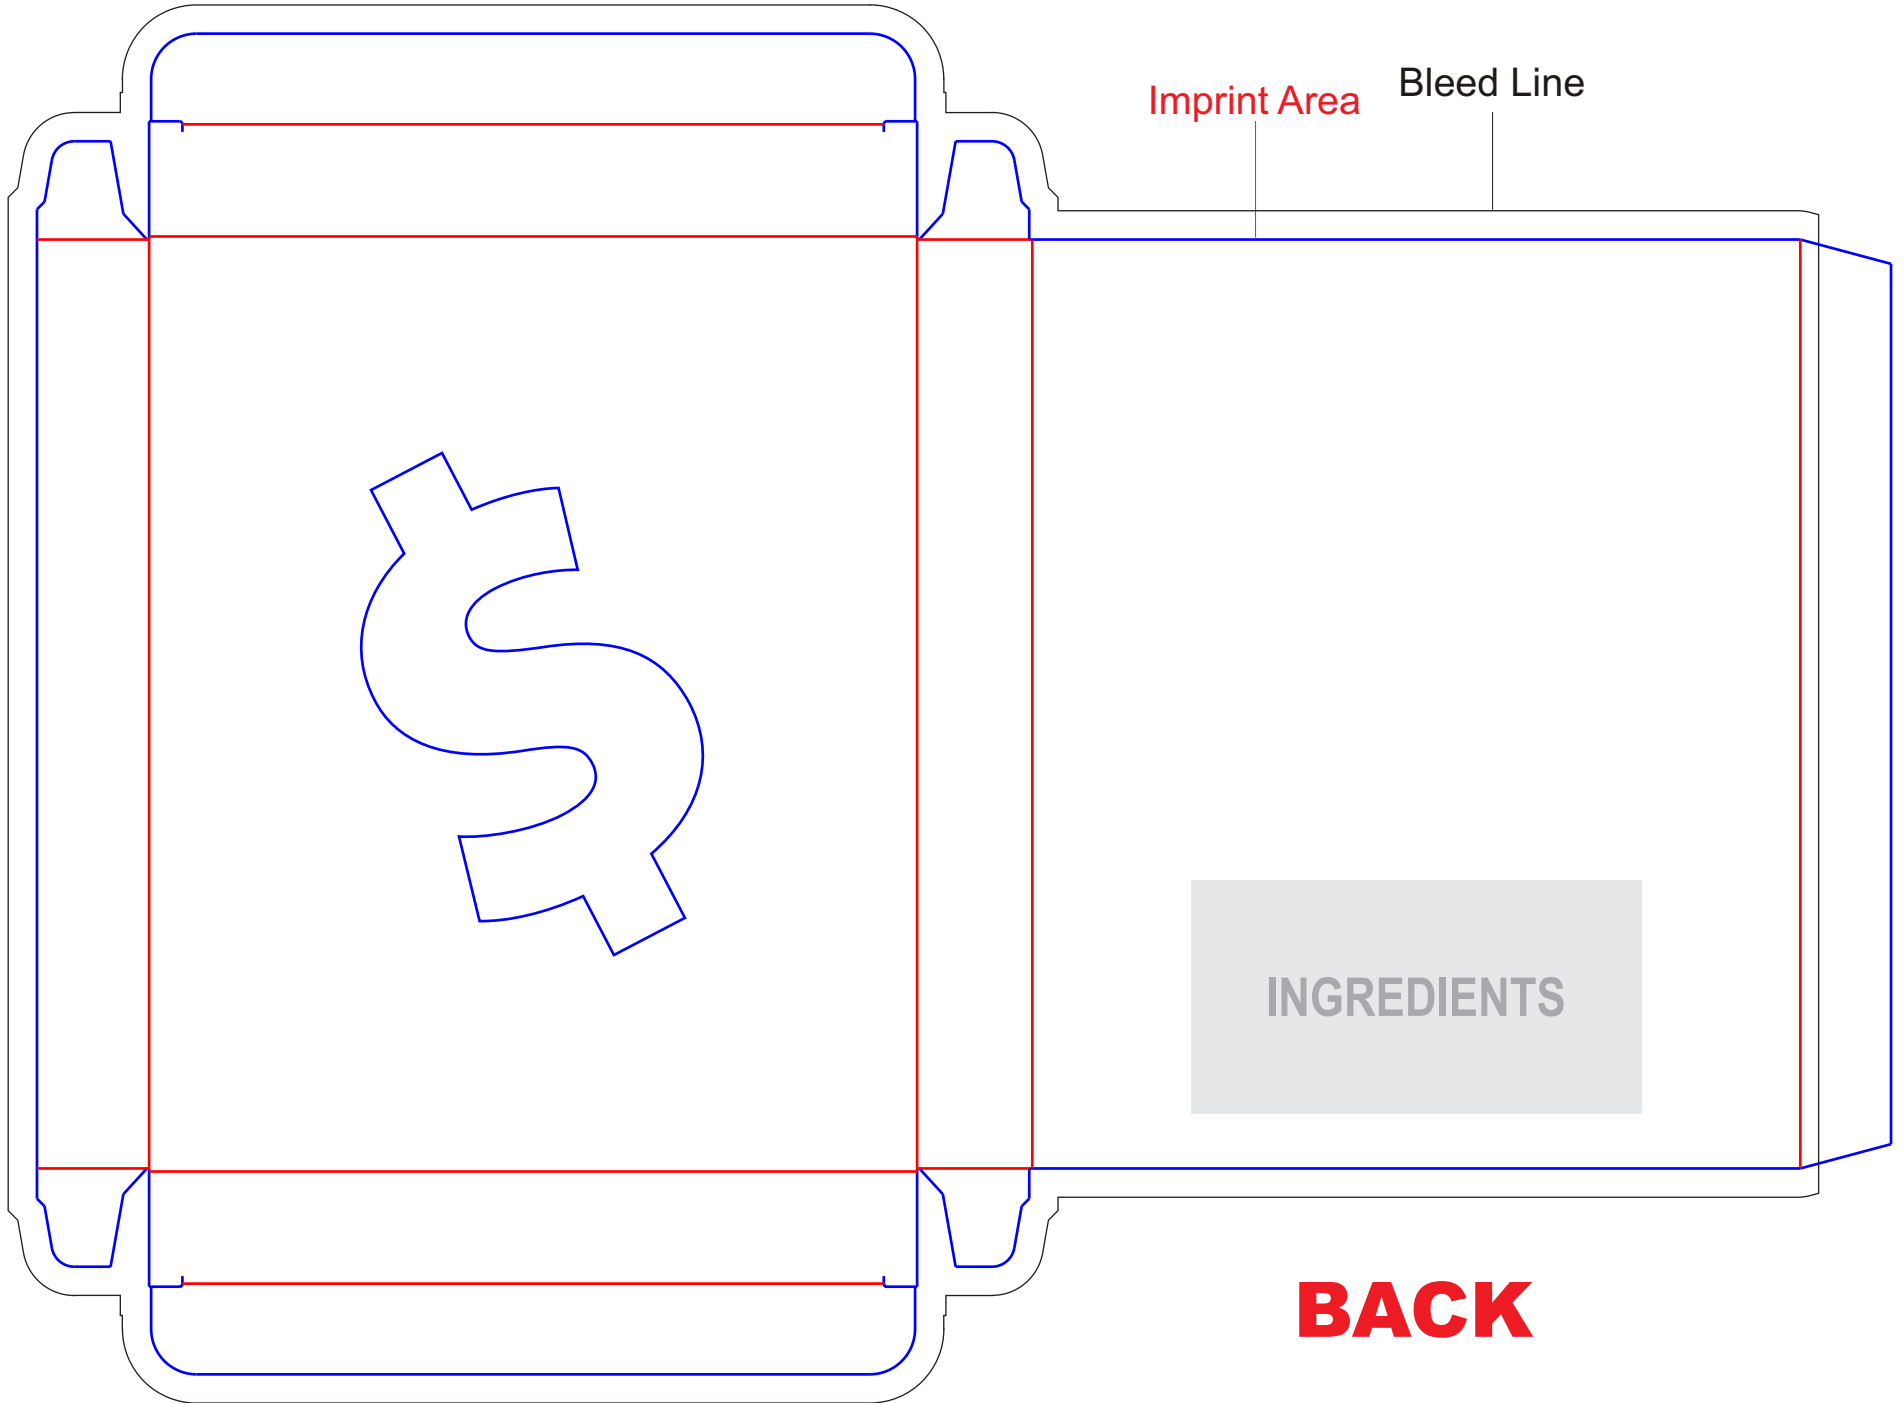

WBCK-D COOKIE WINDOW BOX DOLLAR WINDOW

Imprint Area

Bleed Line

INGREDIENTS

BACK

FRONT

Layout Lines Do NOT Print.

Actual Size (100%)