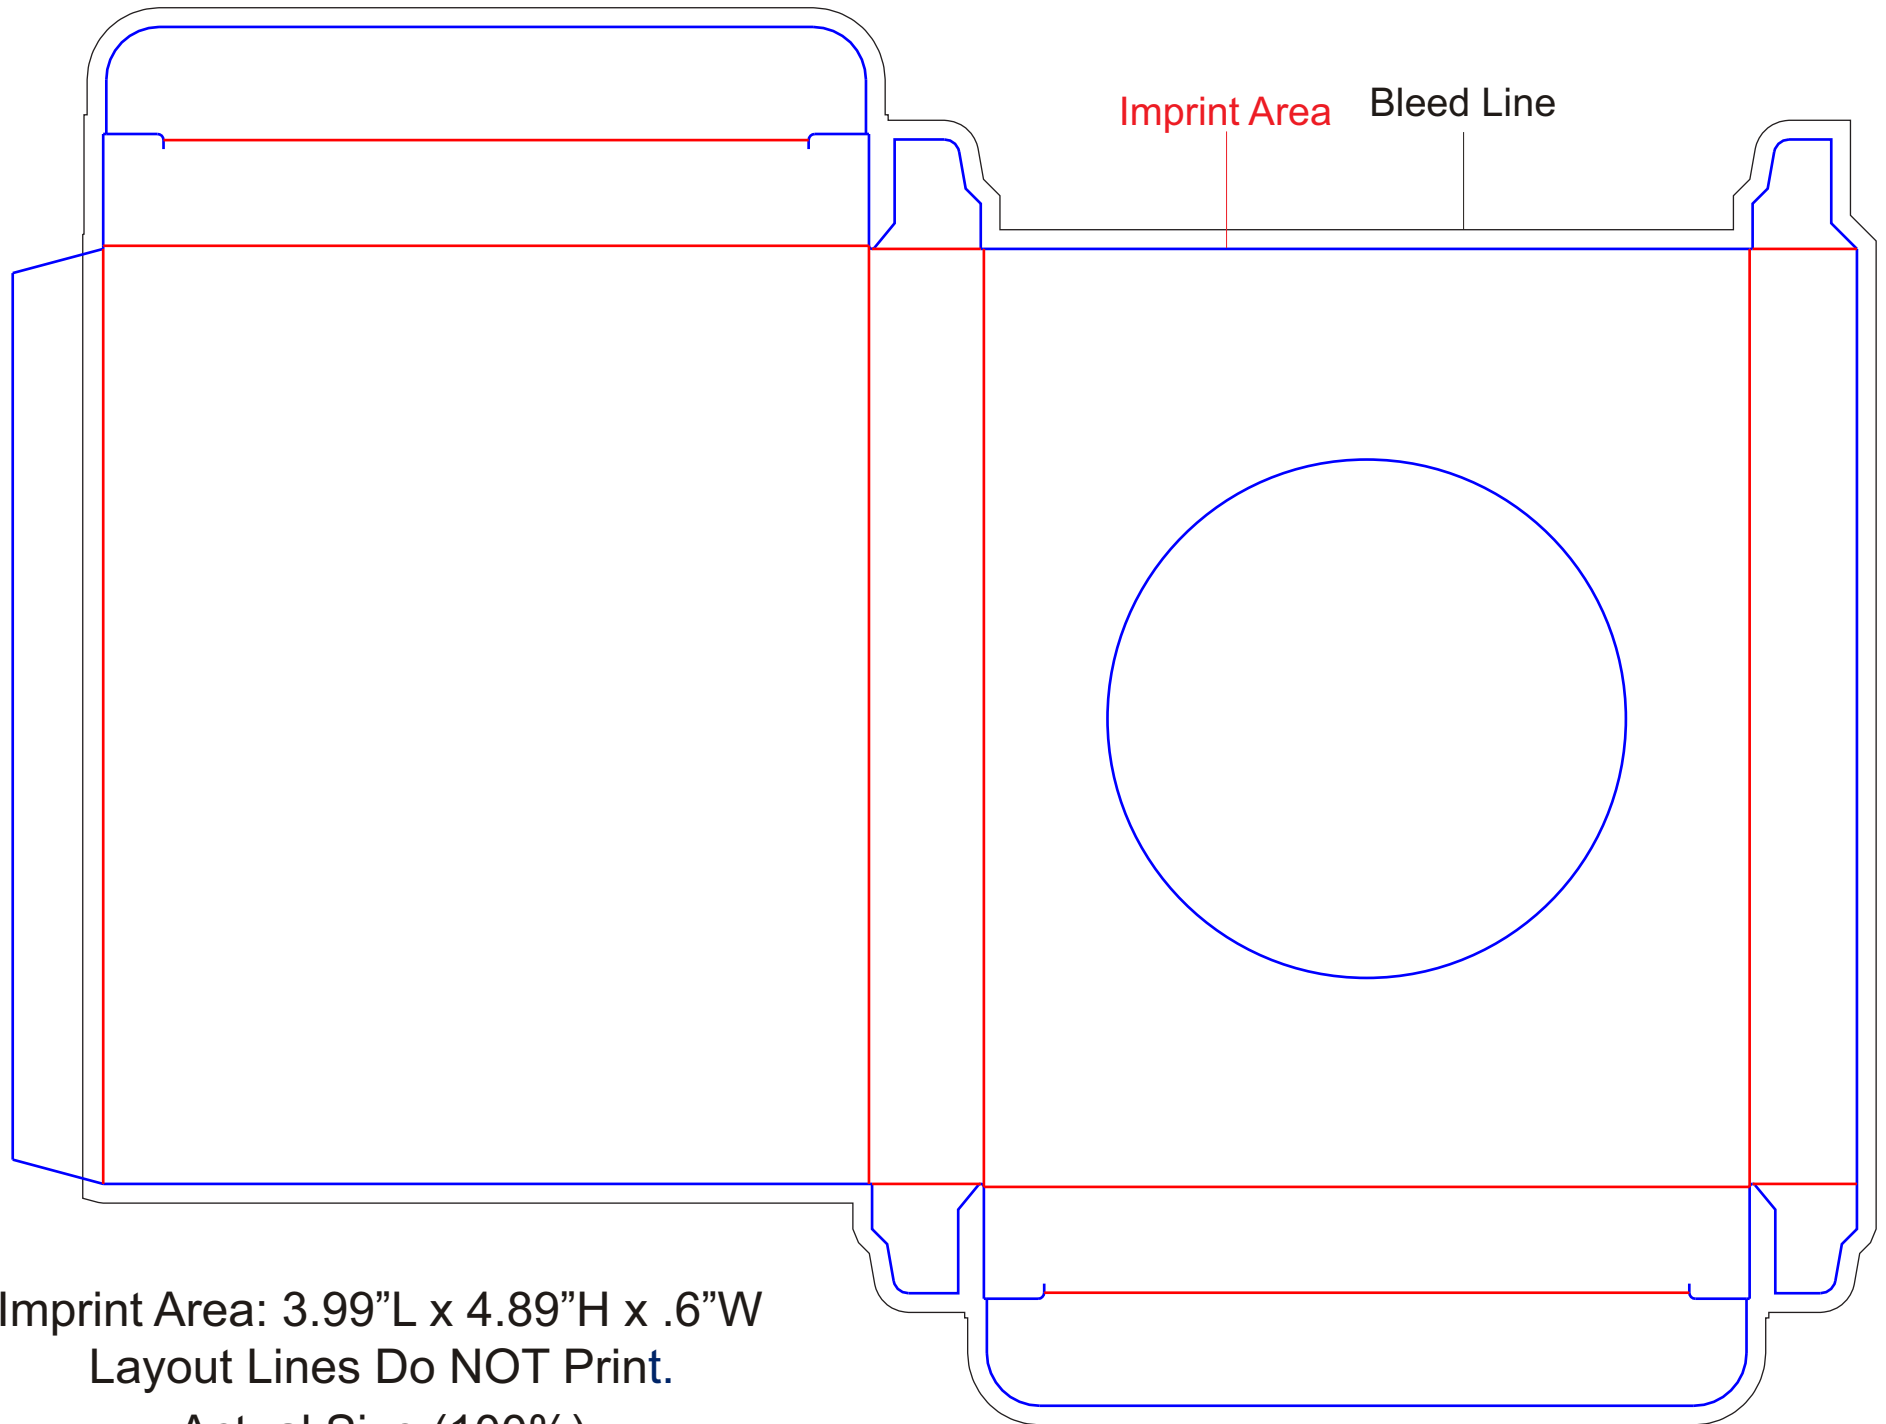

WBCK COOKIE WINDOW BOX CIRCLE WINDOW

Imprint Area: 3.99"L x 4.89"H x .6"W
Layout Lines Do NOT Print.
Actual Size (100%)

WBCK-R COOKIE WINDOW BOX HEART WINDOW

FRONT

BACK

Imprint Area: 3.99"L x 4.89"H x .6"W

Layout Lines Do NOT Print.

Actual Size (100%)

asi/71685 • ppai 113793 • sage 56349