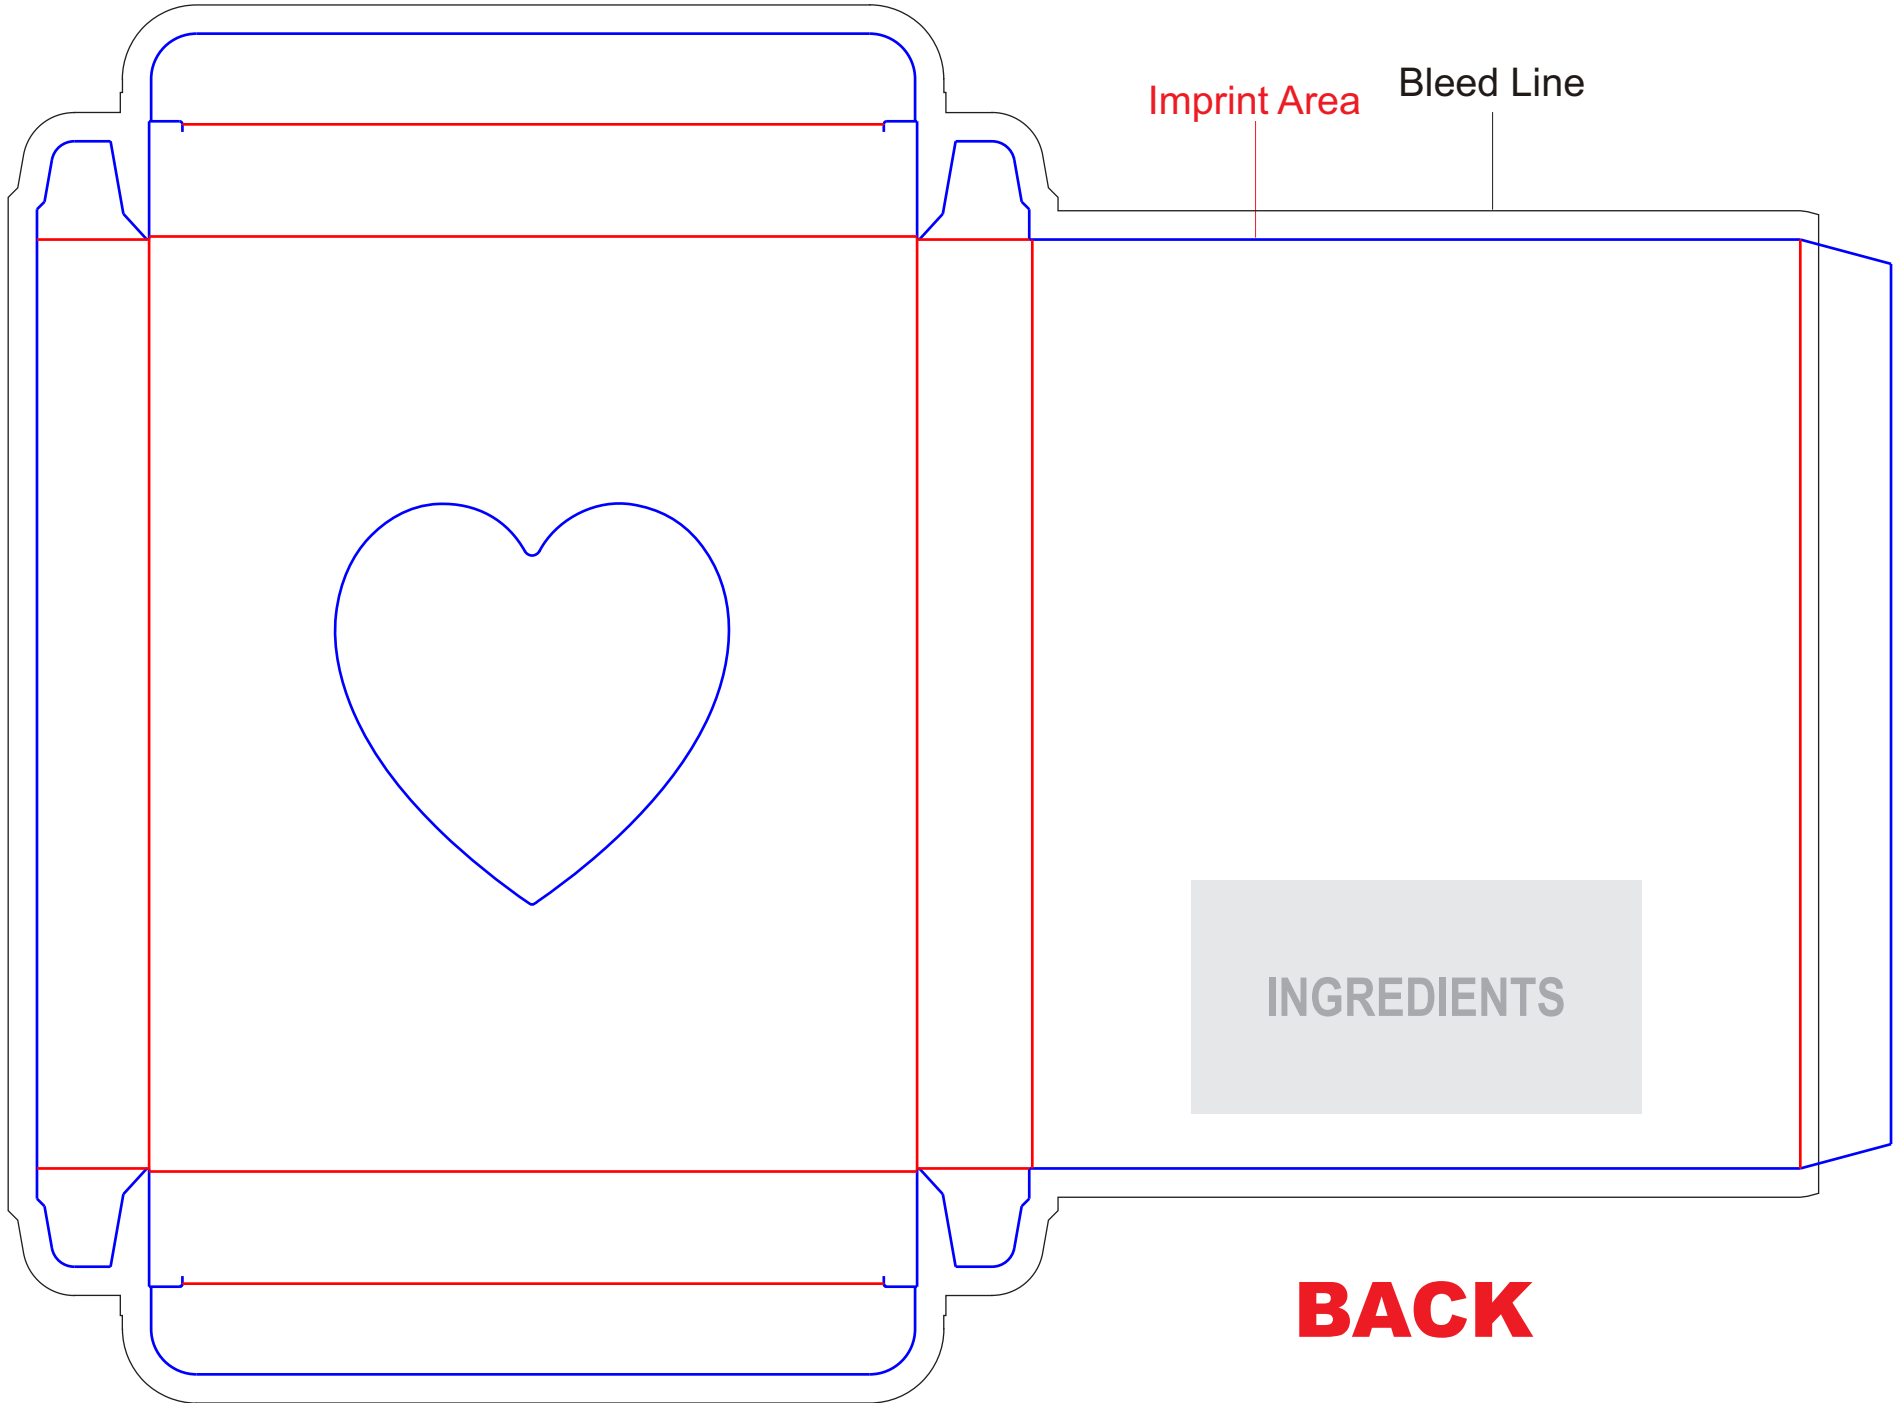

WBCK COOKIE WINDOW BOX CIRCLE WINDOW

Imprint Area: 3.99"L x 4.89"H x .6"W
Layout Lines Do NOT Print.
Actual Size (100%)

WBCK-R COOKIE WINDOW BOX HEART WINDOW

FRONT

BACK

Imprint Area: 3.99"L x 4.89"H x .6"W

Layout Lines Do NOT Print.

Actual Size (100%)

asi/71685 • ppai 113793 • sage 56349