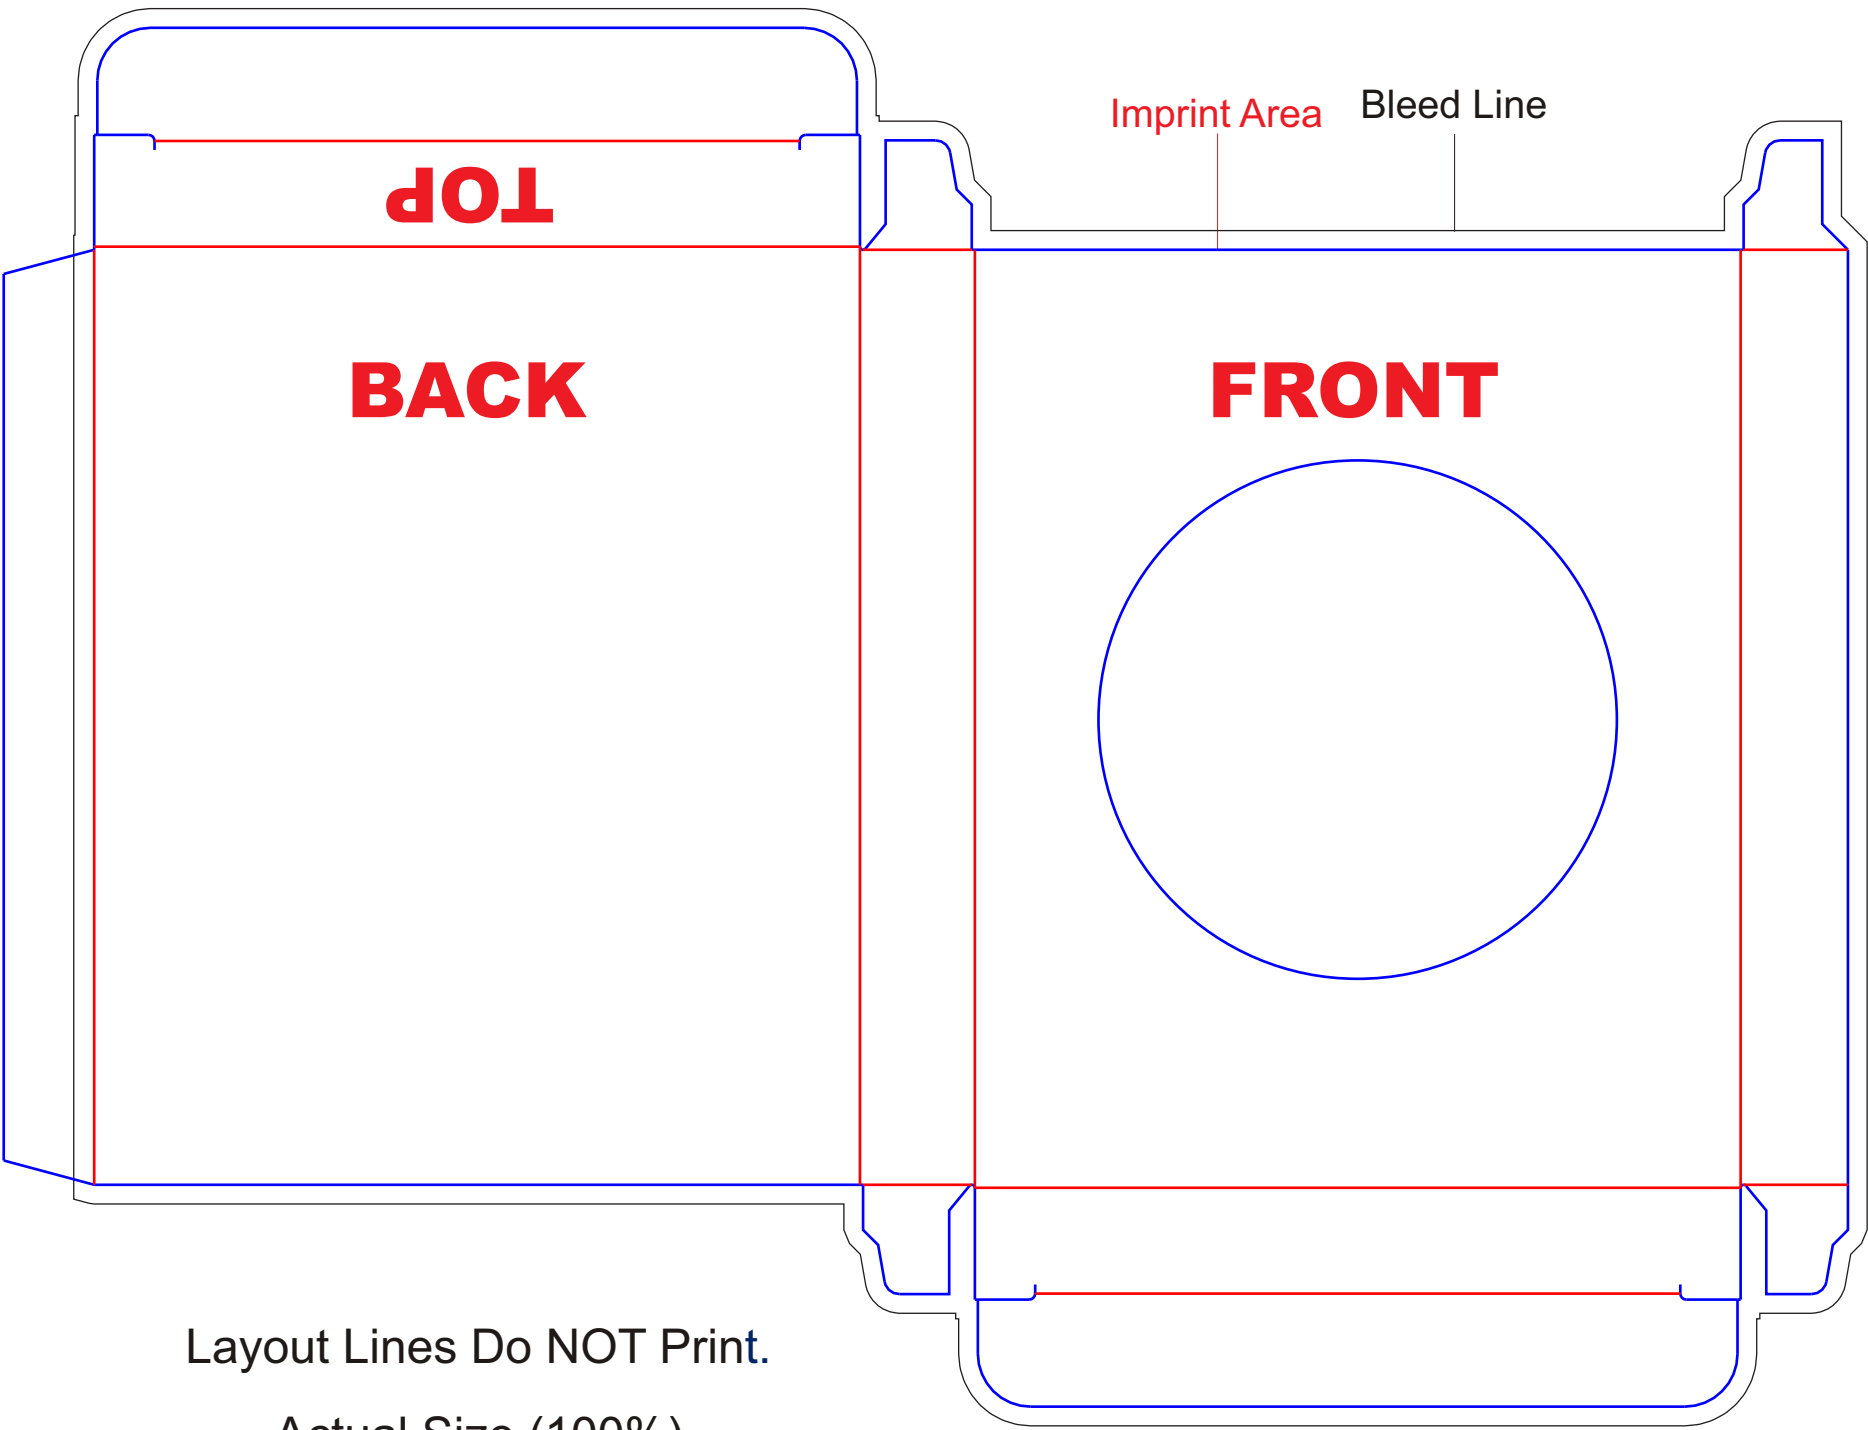

# WBCC CANDY WINDOW BOX CIRCLE WINDOW

Layout Lines Do NOT Print.

Actual Size (100%)

# WBCC CANDY WINDOW BOX HEART WINDOW

Layout Lines Do NOT Print.

Actual Size (100%)