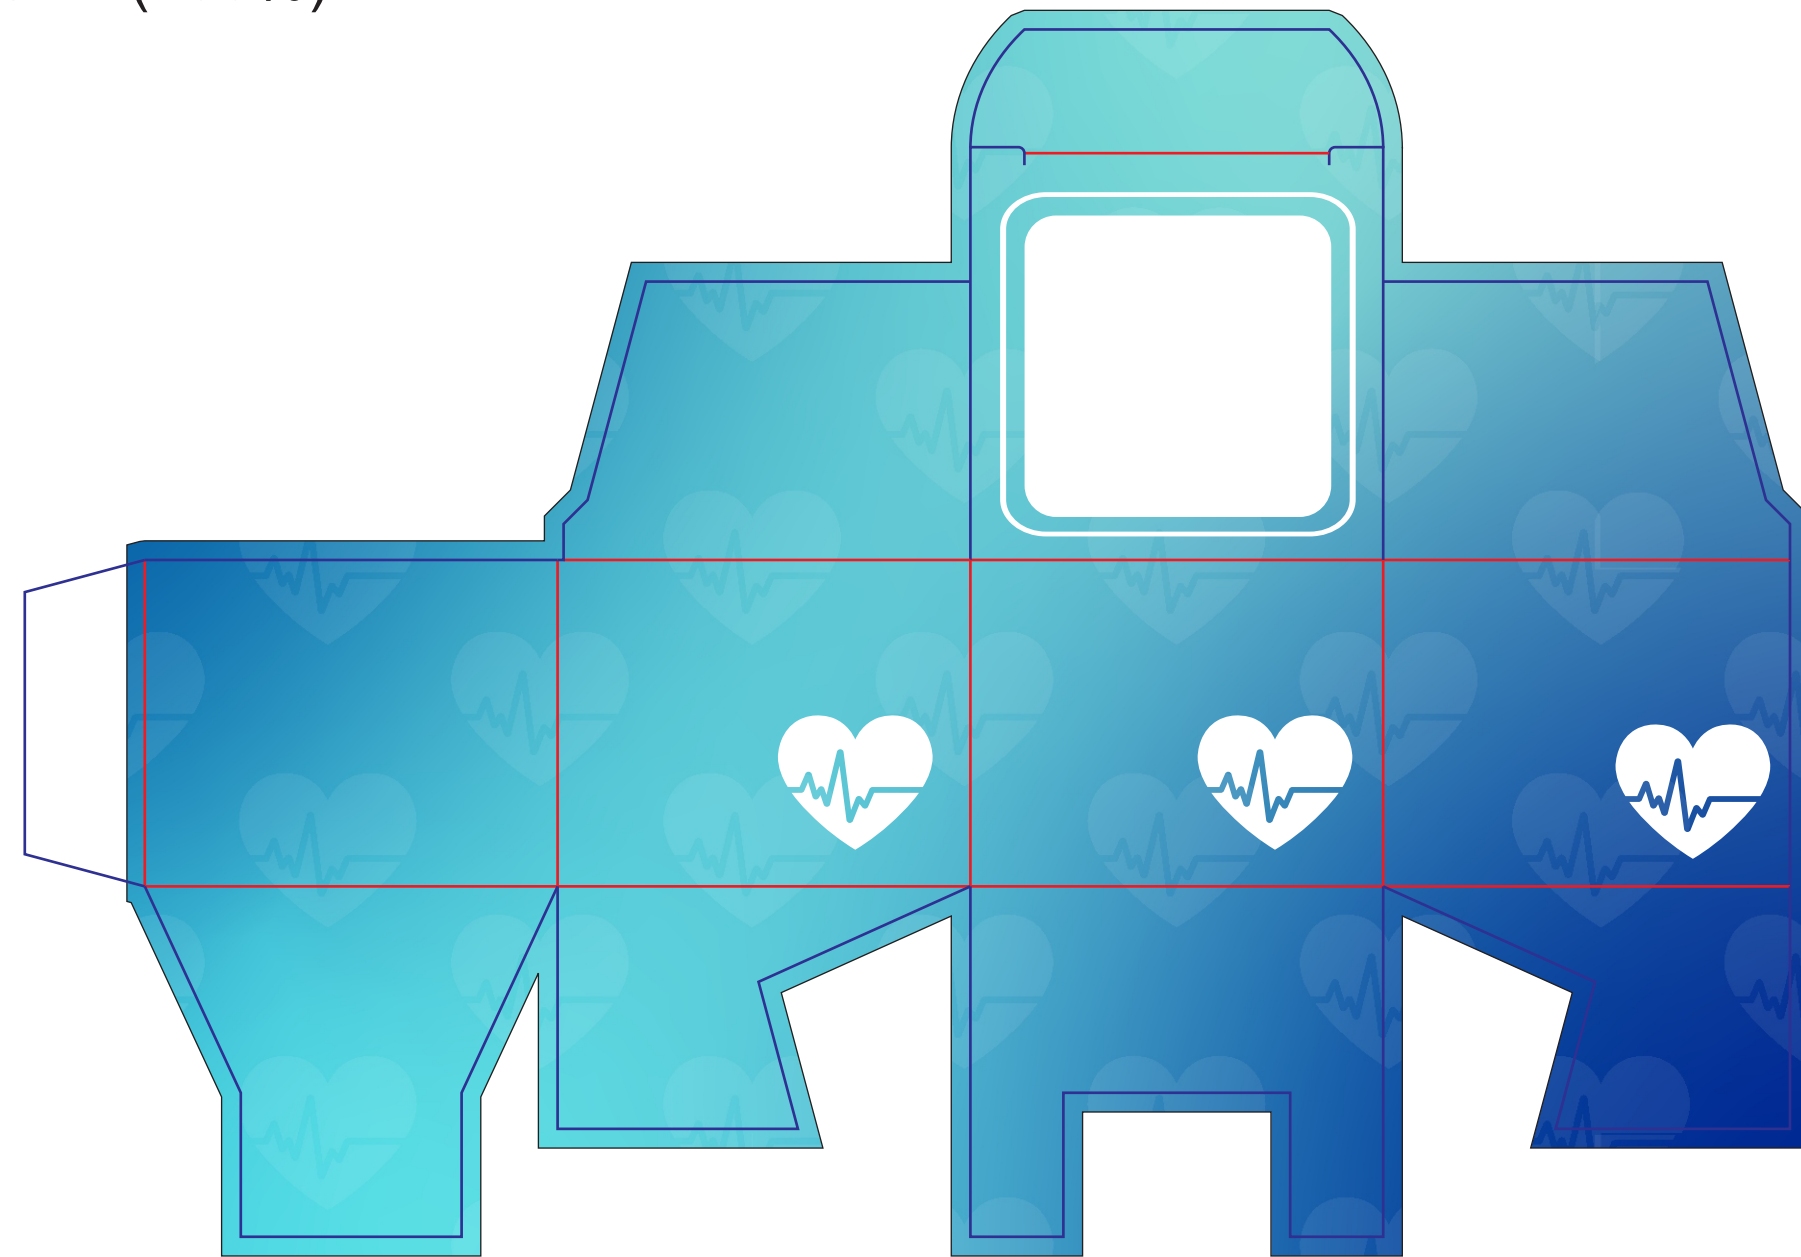

Actual Size (100%)

## SMALL (TOP) BOX

- Red Layout Lines Do NOT Print.

- Black Layout Lines are Bleed Areas

**BOX DIMENSIONS:  
2.15" X 2.15" X 1.70"**