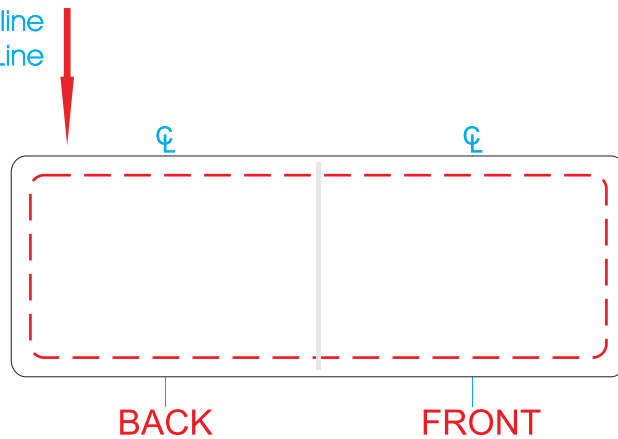

# TLPL TOOTSIE ROLL® LOLLIPOP 4CP FLAG LABEL

Print to this line  
Bleed Line

FRONT

Actual Size (100%)

**IMPRINT AREA: 1.5"W X .95"H**  
**PRODUCT DIMENSIONS: 4.25"H X 1"W**

- Red Layout Lines Do NOT Print.