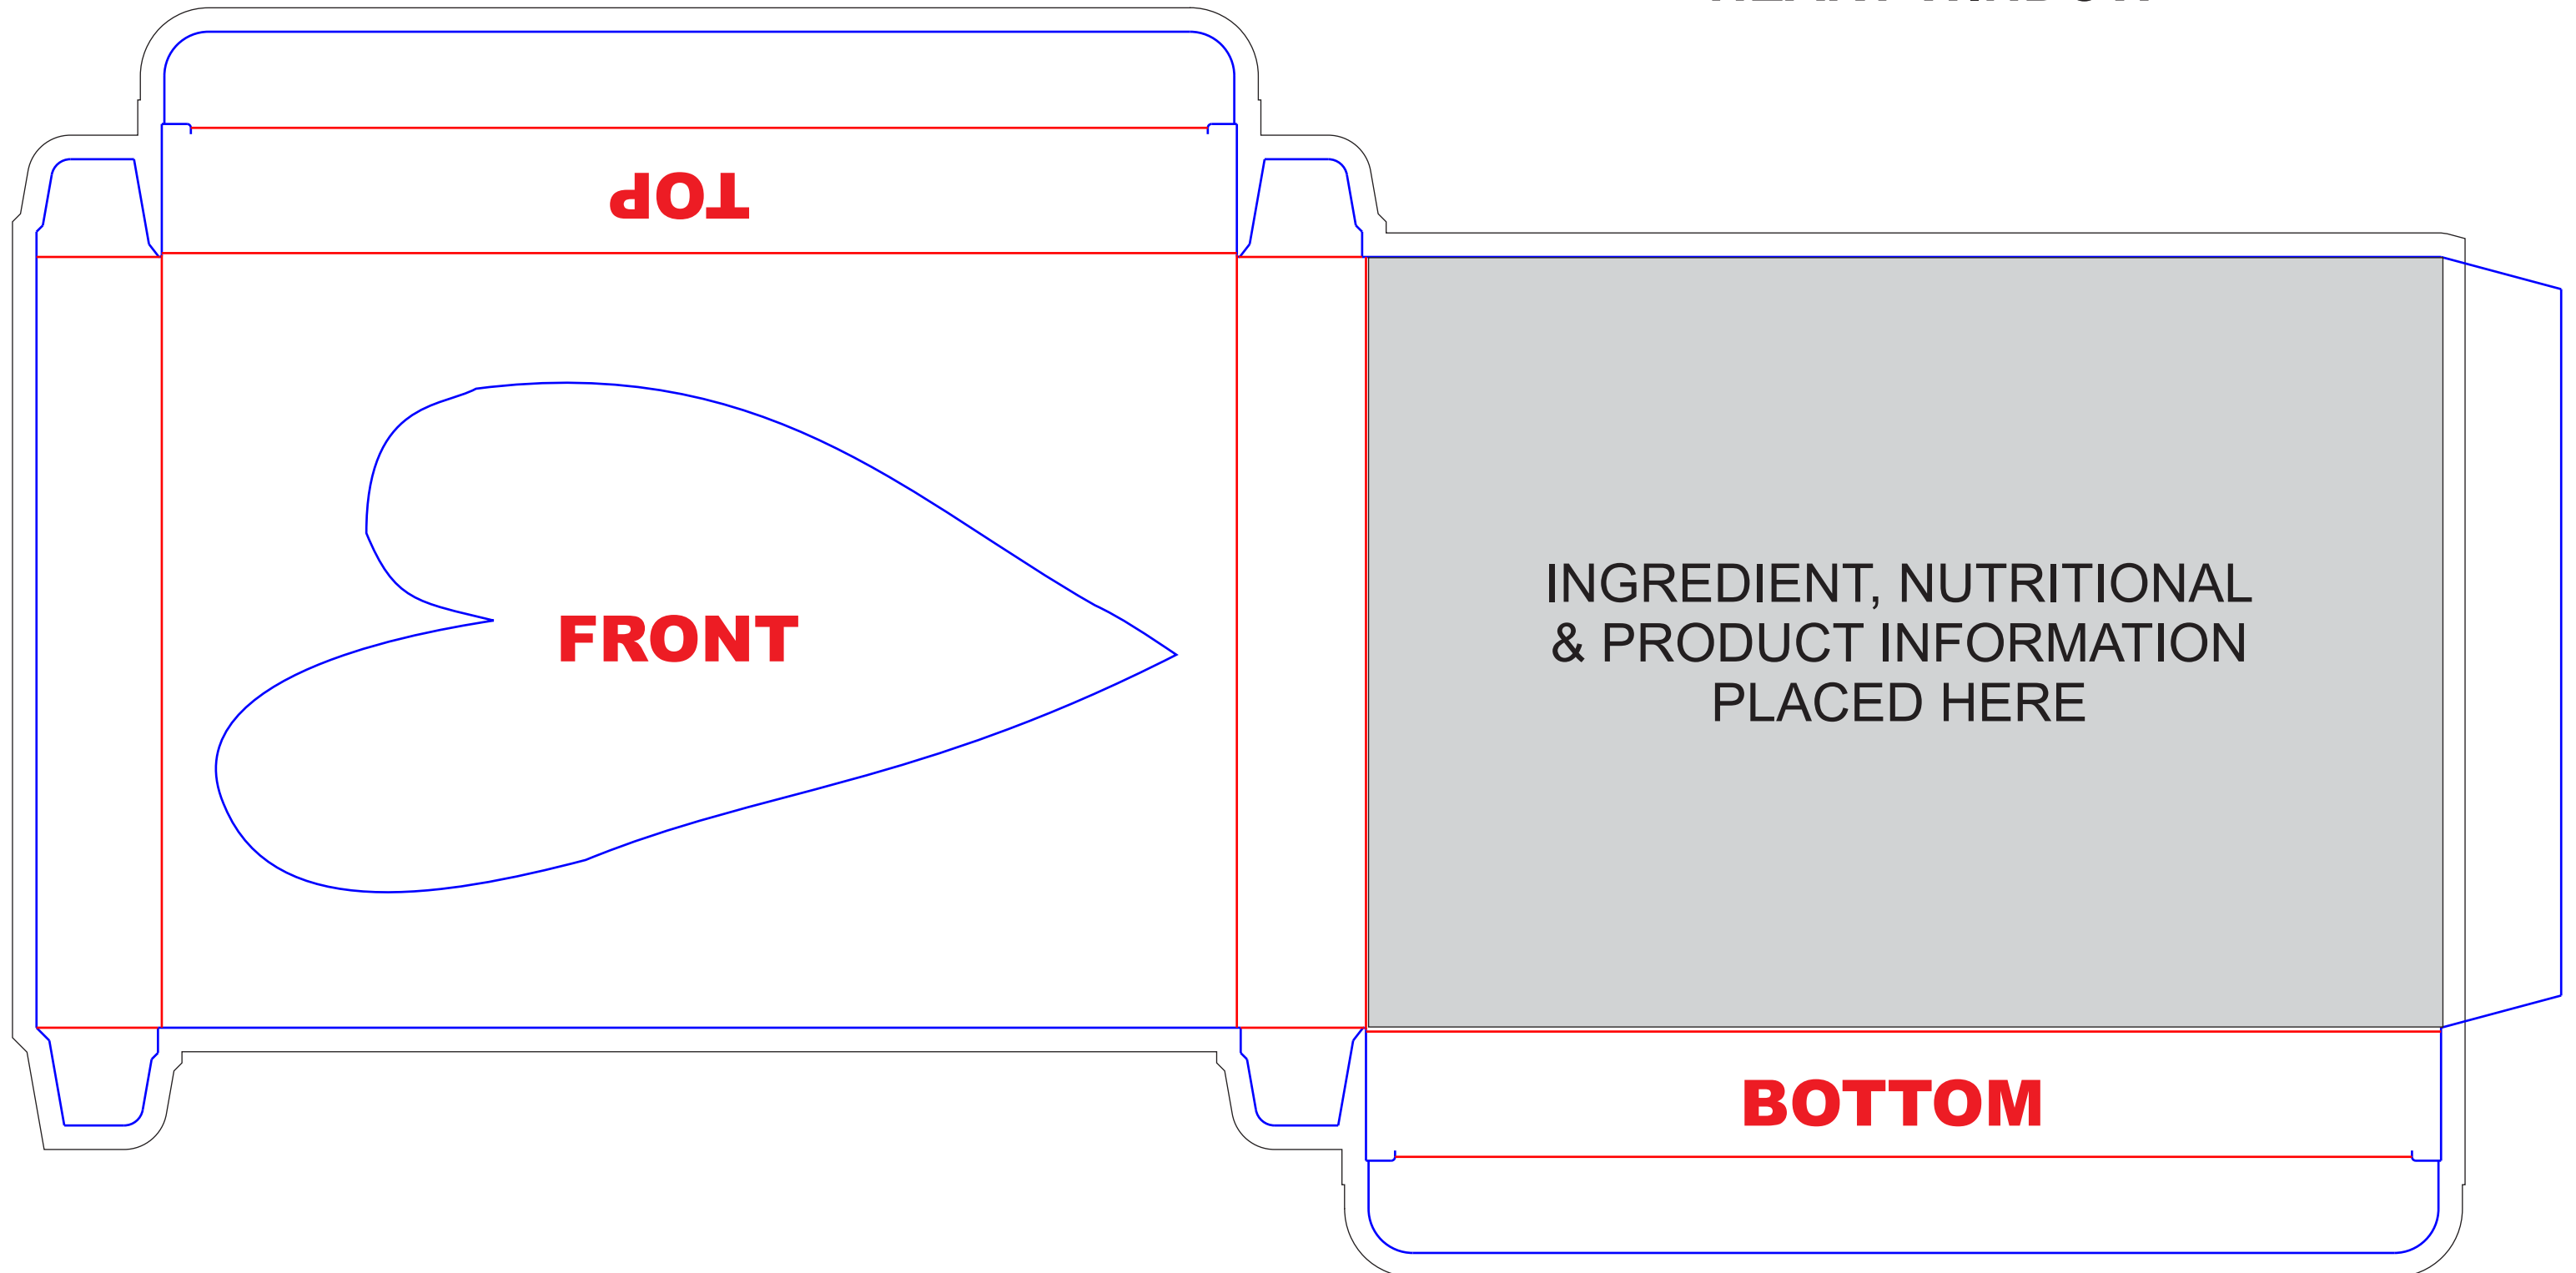

TCRT-3

TONY CHOCOLONELY® RAINBOW TASTE PACK

HEART WINDOW

  - Blue & Red Layout Lines Do NOT Print.

 - Black Layout Lines are Bleed Areas

Actual Size (100%)