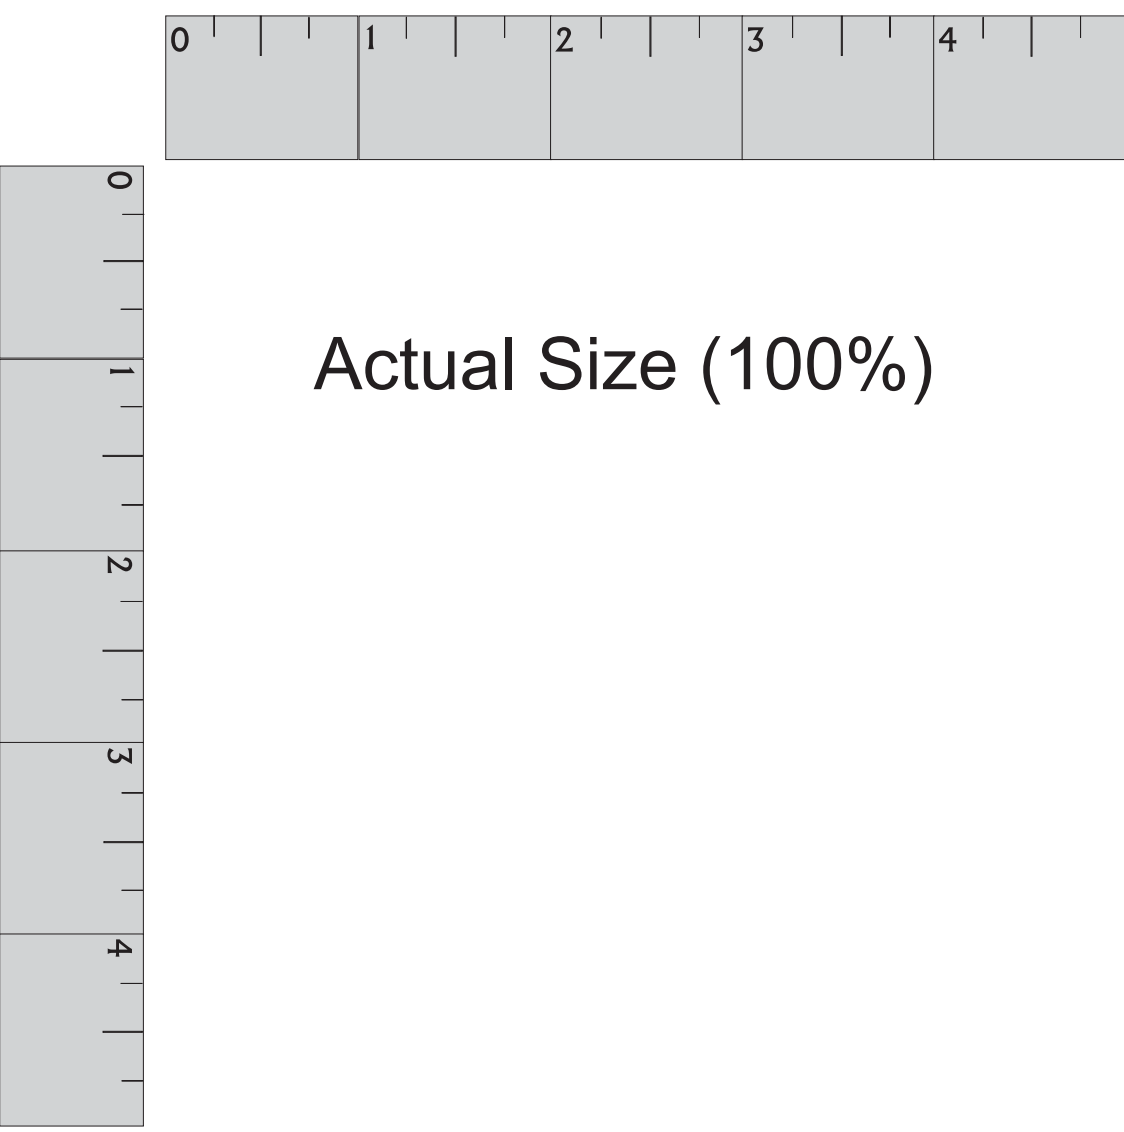

# SSSG-1 BOX

Actual Size (100%)

← Cut/Score Line  
← Bleed-To Line

**PRODUCT DIMENSIONS: 7.75" L x 7.75" W x 2.5" H**

 - Blue & Red Layout Lines Do NOT Print.

Actual Size (100%)

# SSSG-1 INSERT

  - Blue & Red Layout Lines Do NOT Print.