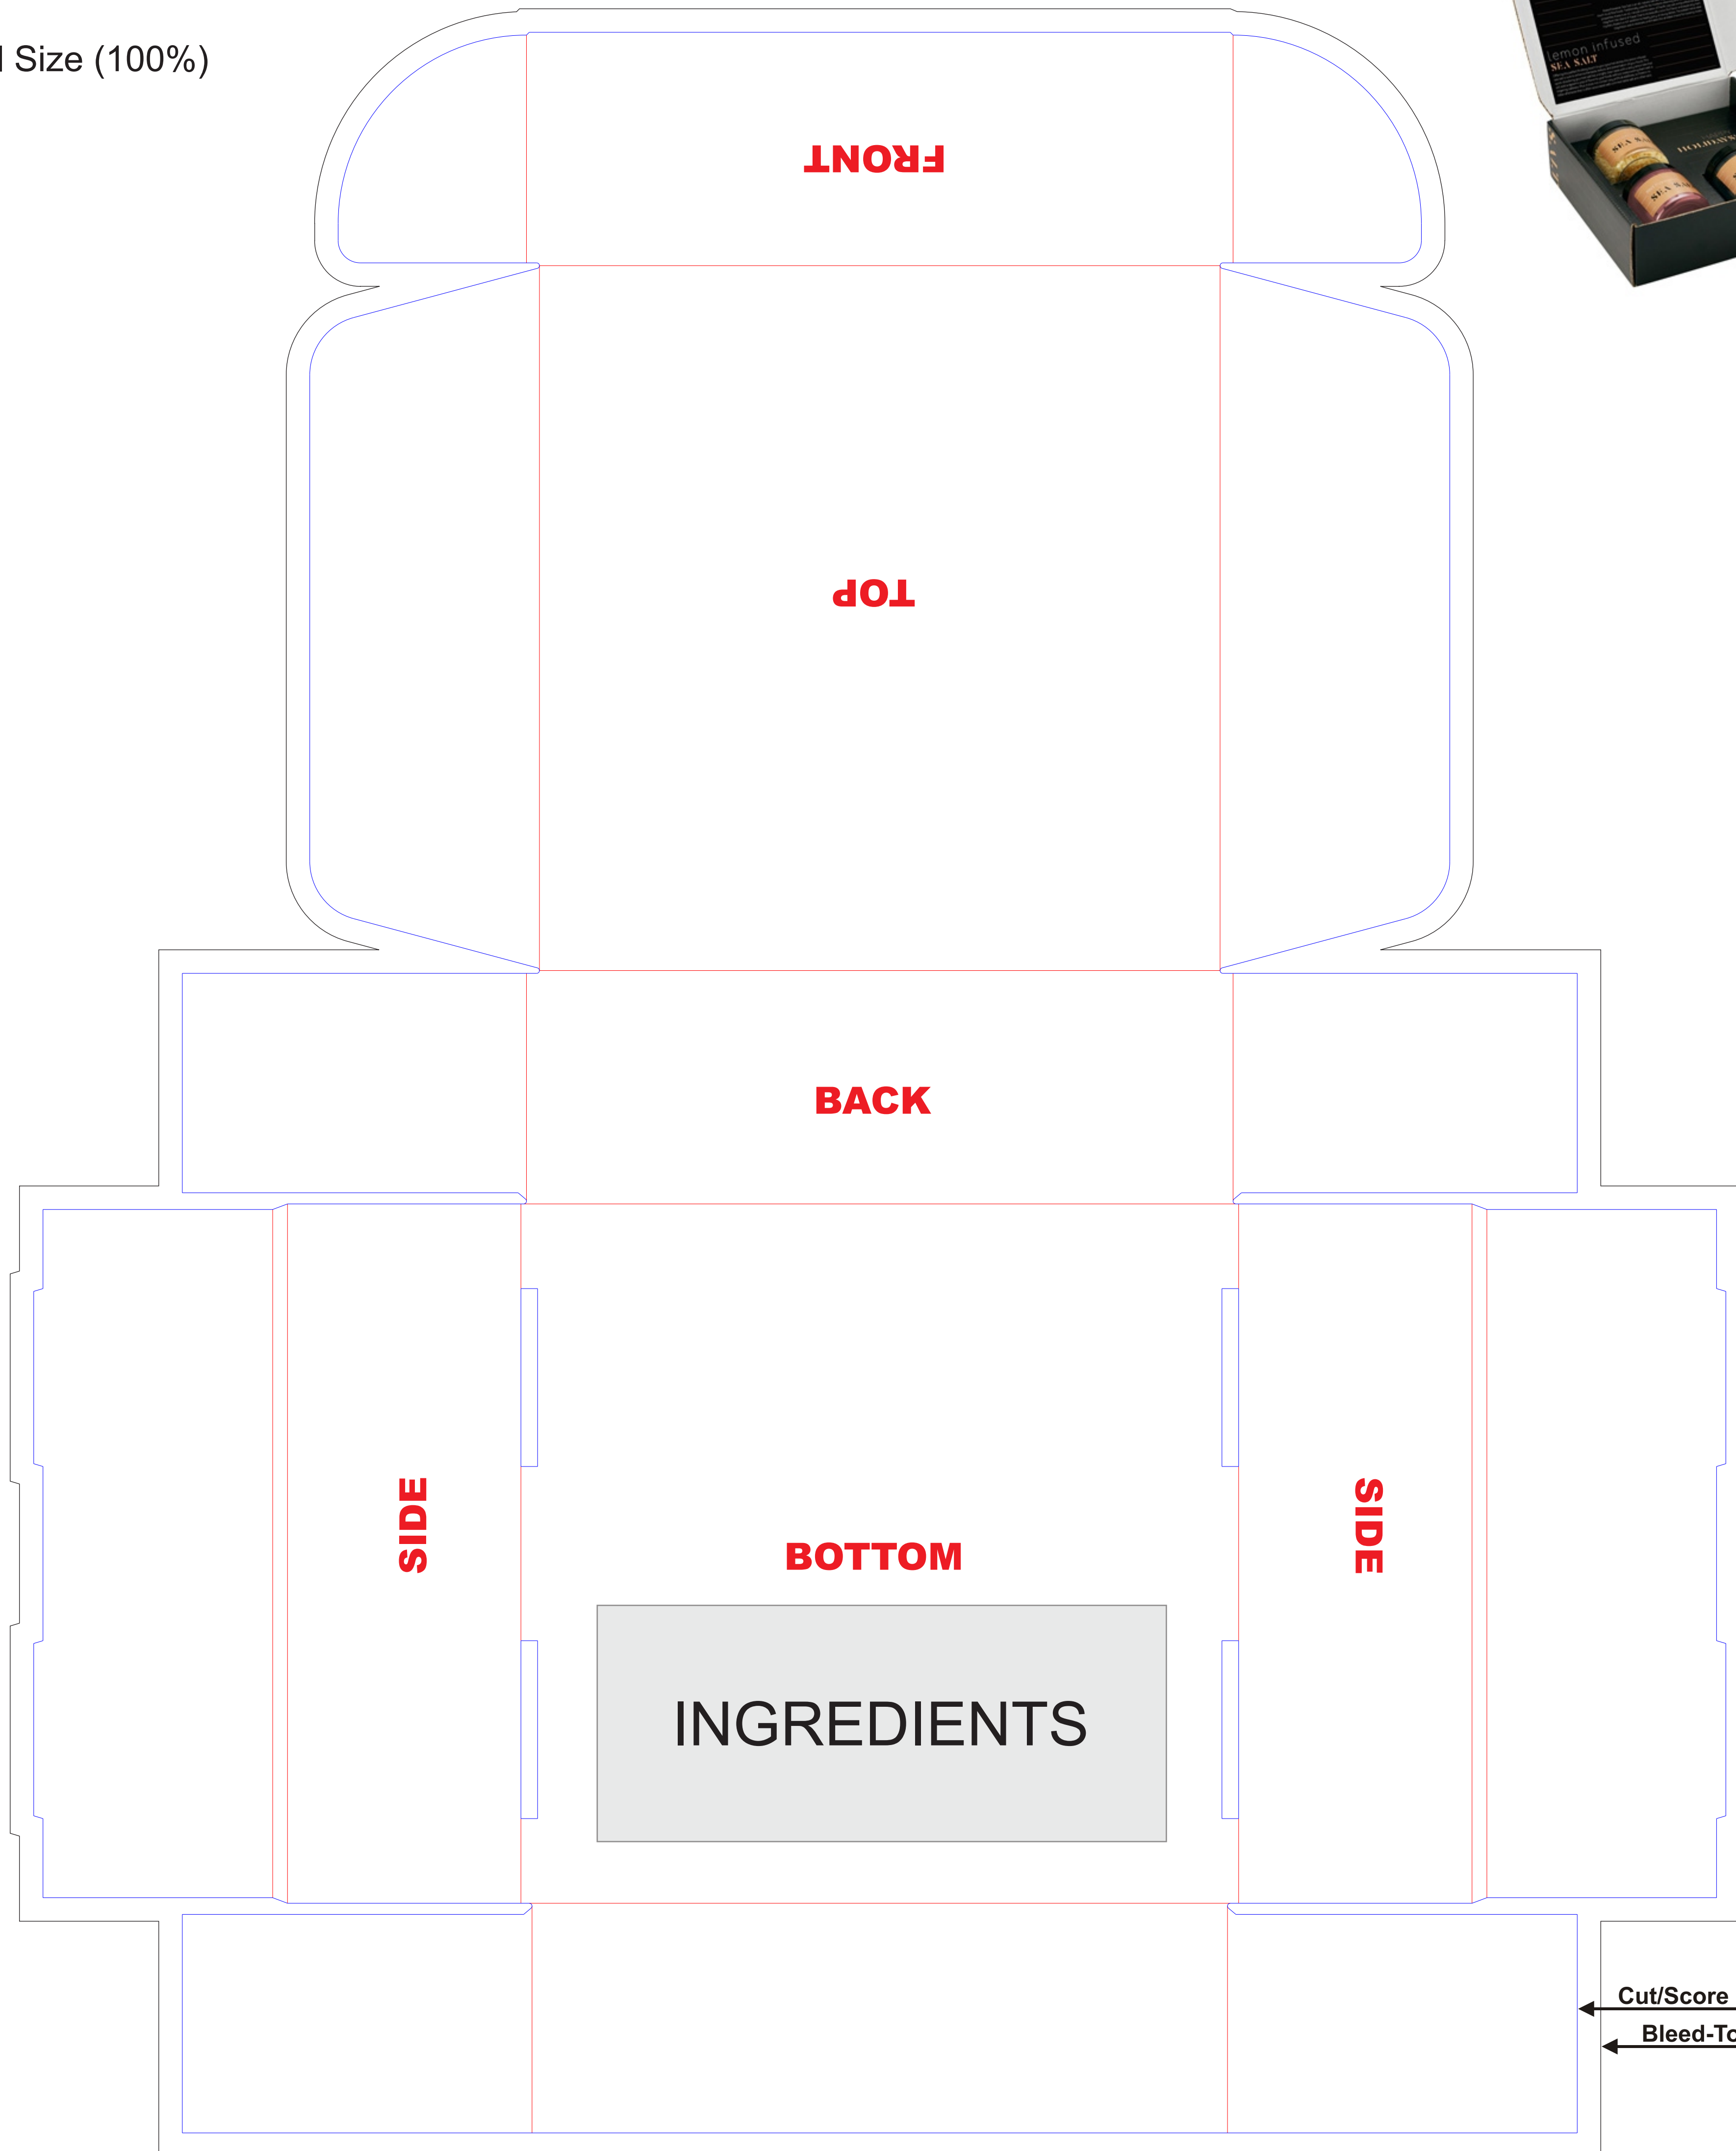

# SSSG-1 BOX

Actual Size (100%)

← Cut/Score Line  
← Bleed-To Line

**PRODUCT DIMENSIONS: 7.75" L x 7.75" W x 2.5" H**

 - Blue & Red Layout Lines Do NOT Print.

Actual Size (100%)

# SSSG-1 INSERT

  - Blue & Red Layout Lines Do NOT Print.