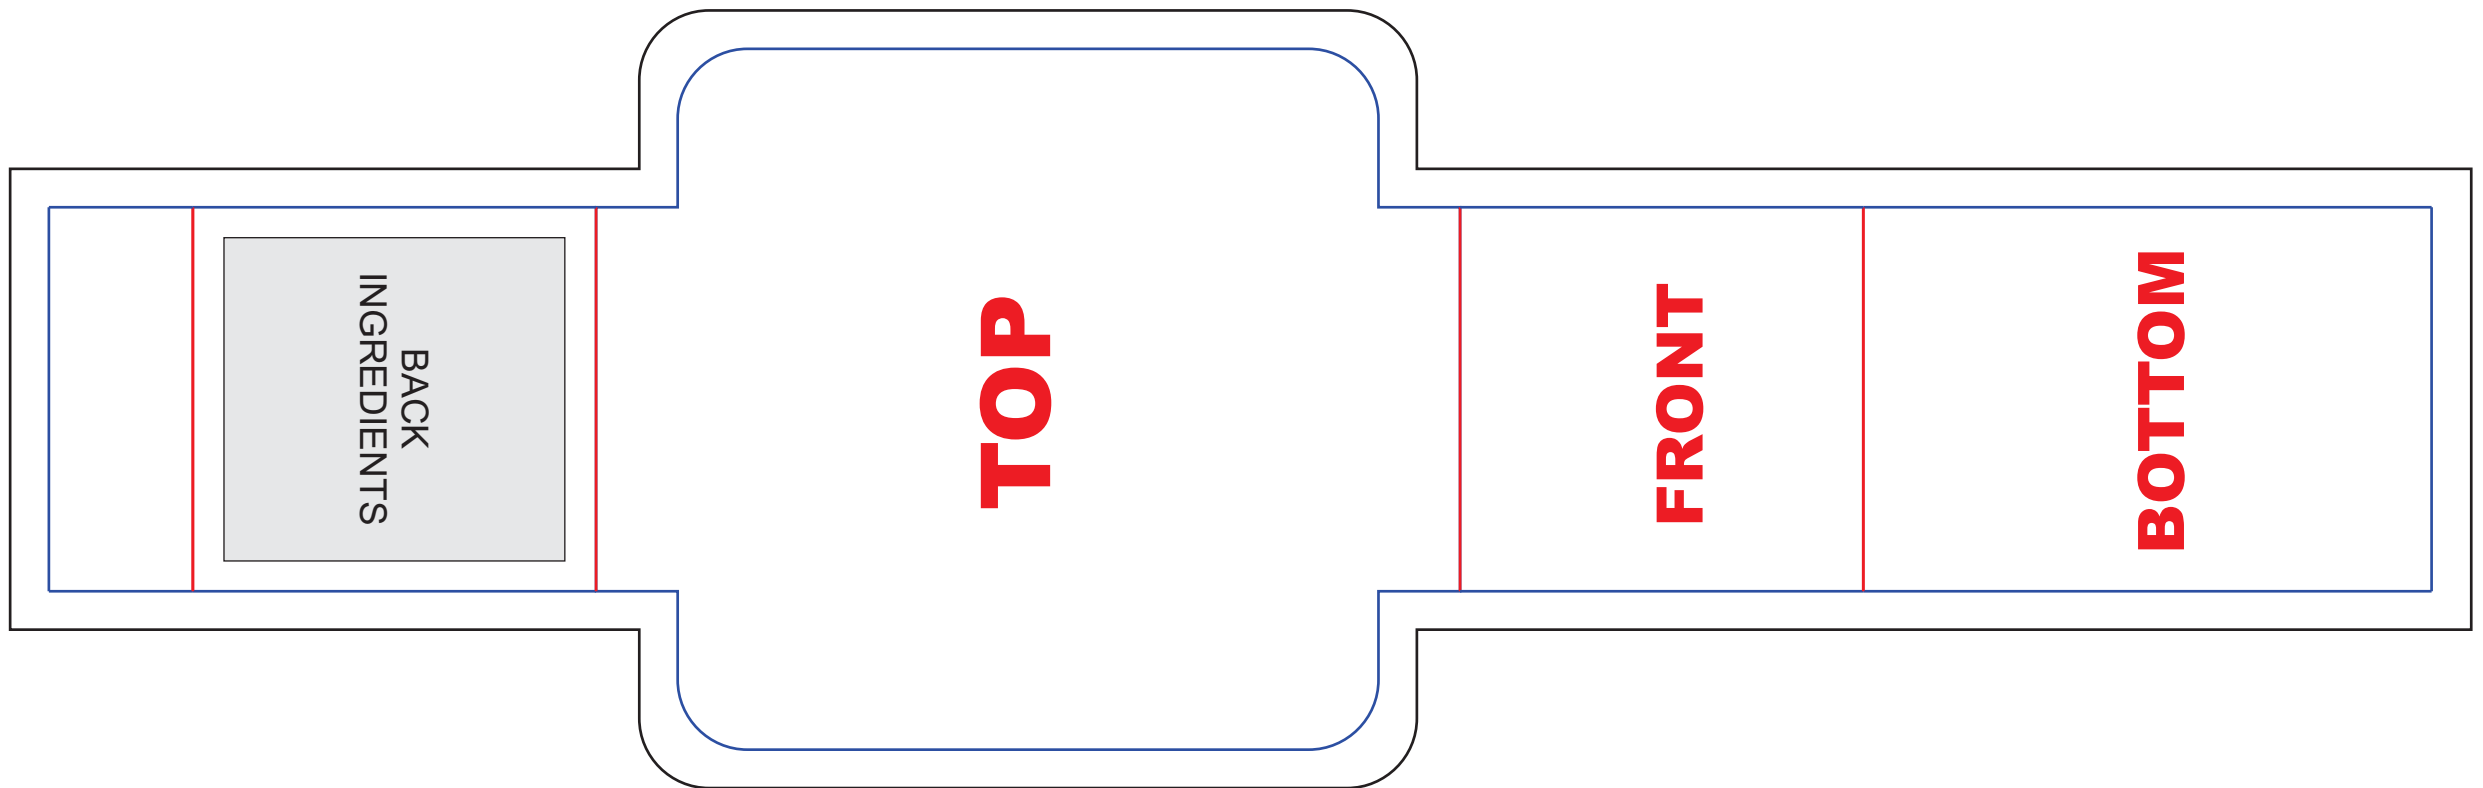

Actual Size (100%)

# ACETATE CONTAINER SLEEVE

- Red Score Lines Do NOT print

- Blue Cut Lines Do NOT print