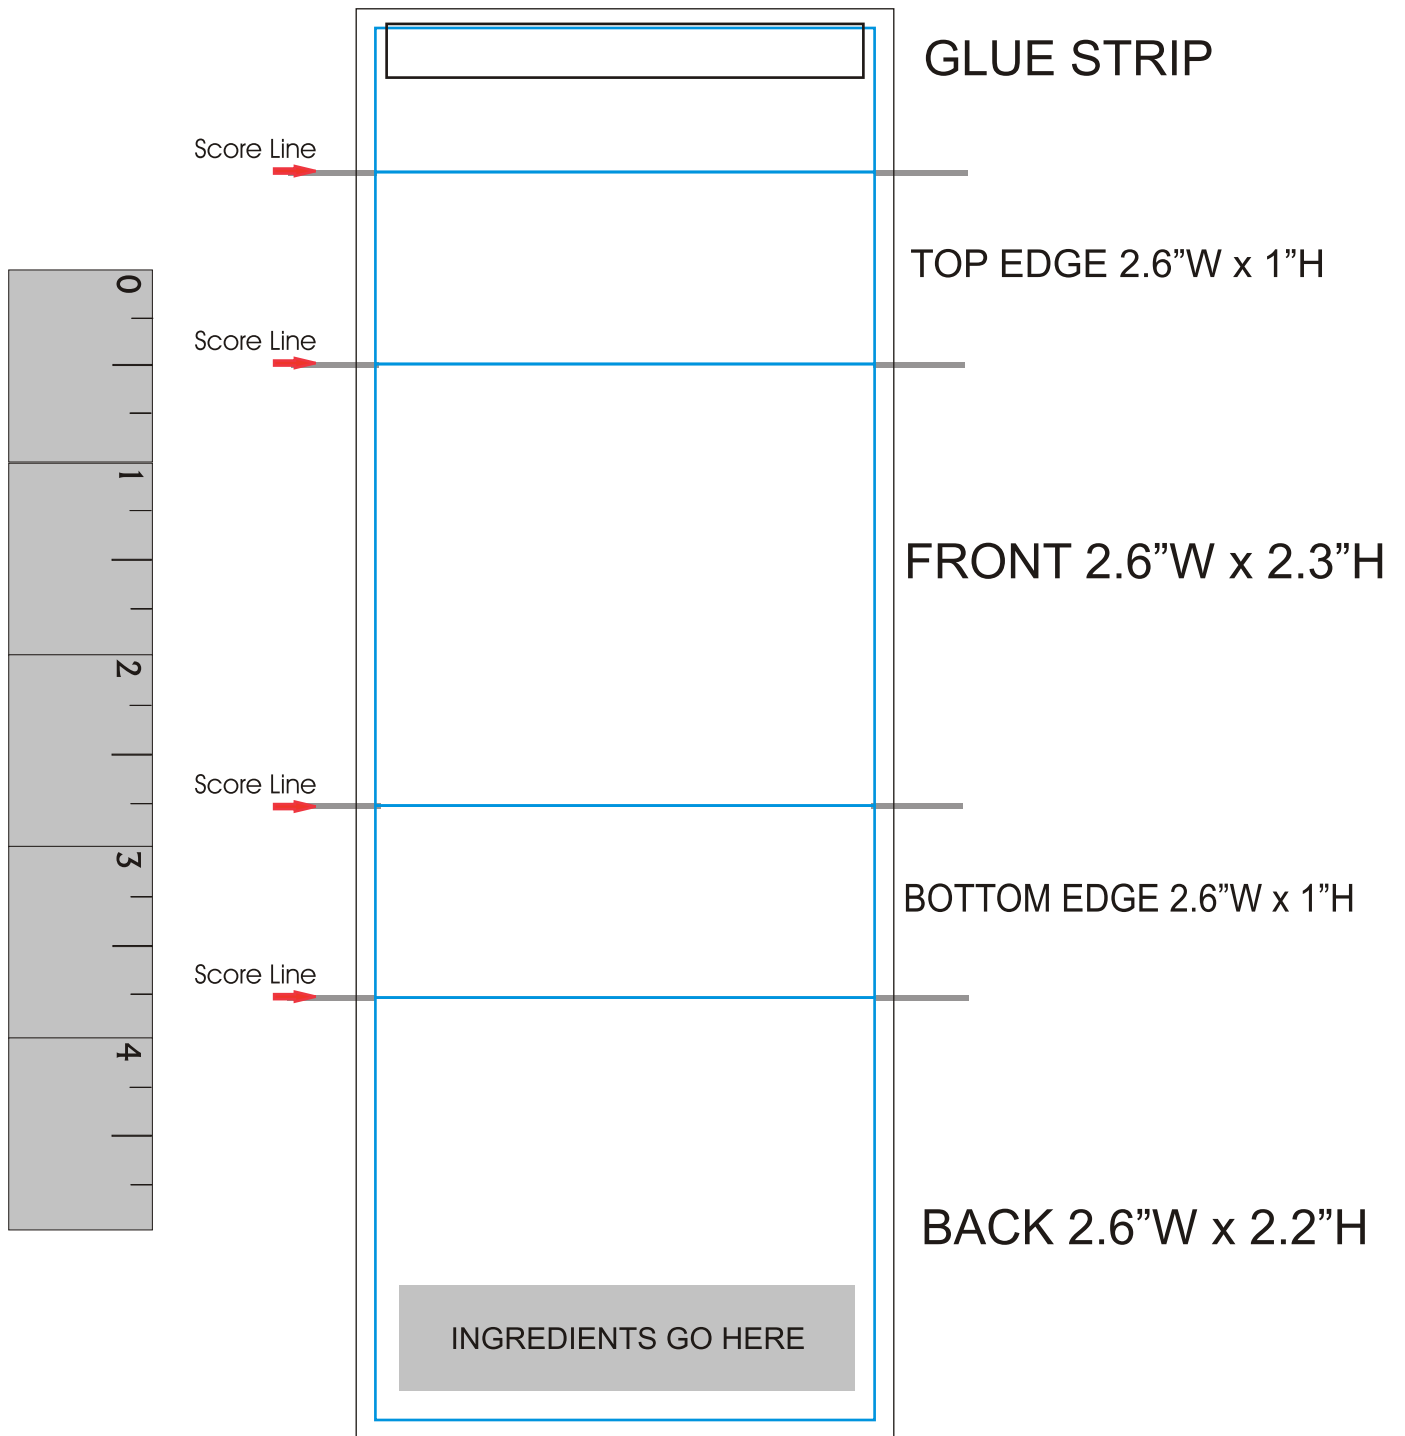

SNKS SNACK BOX - SMALL CUSTOM SLEEVE

Actual Size (100%)

 - Red Layout Lines Do NOT Print.