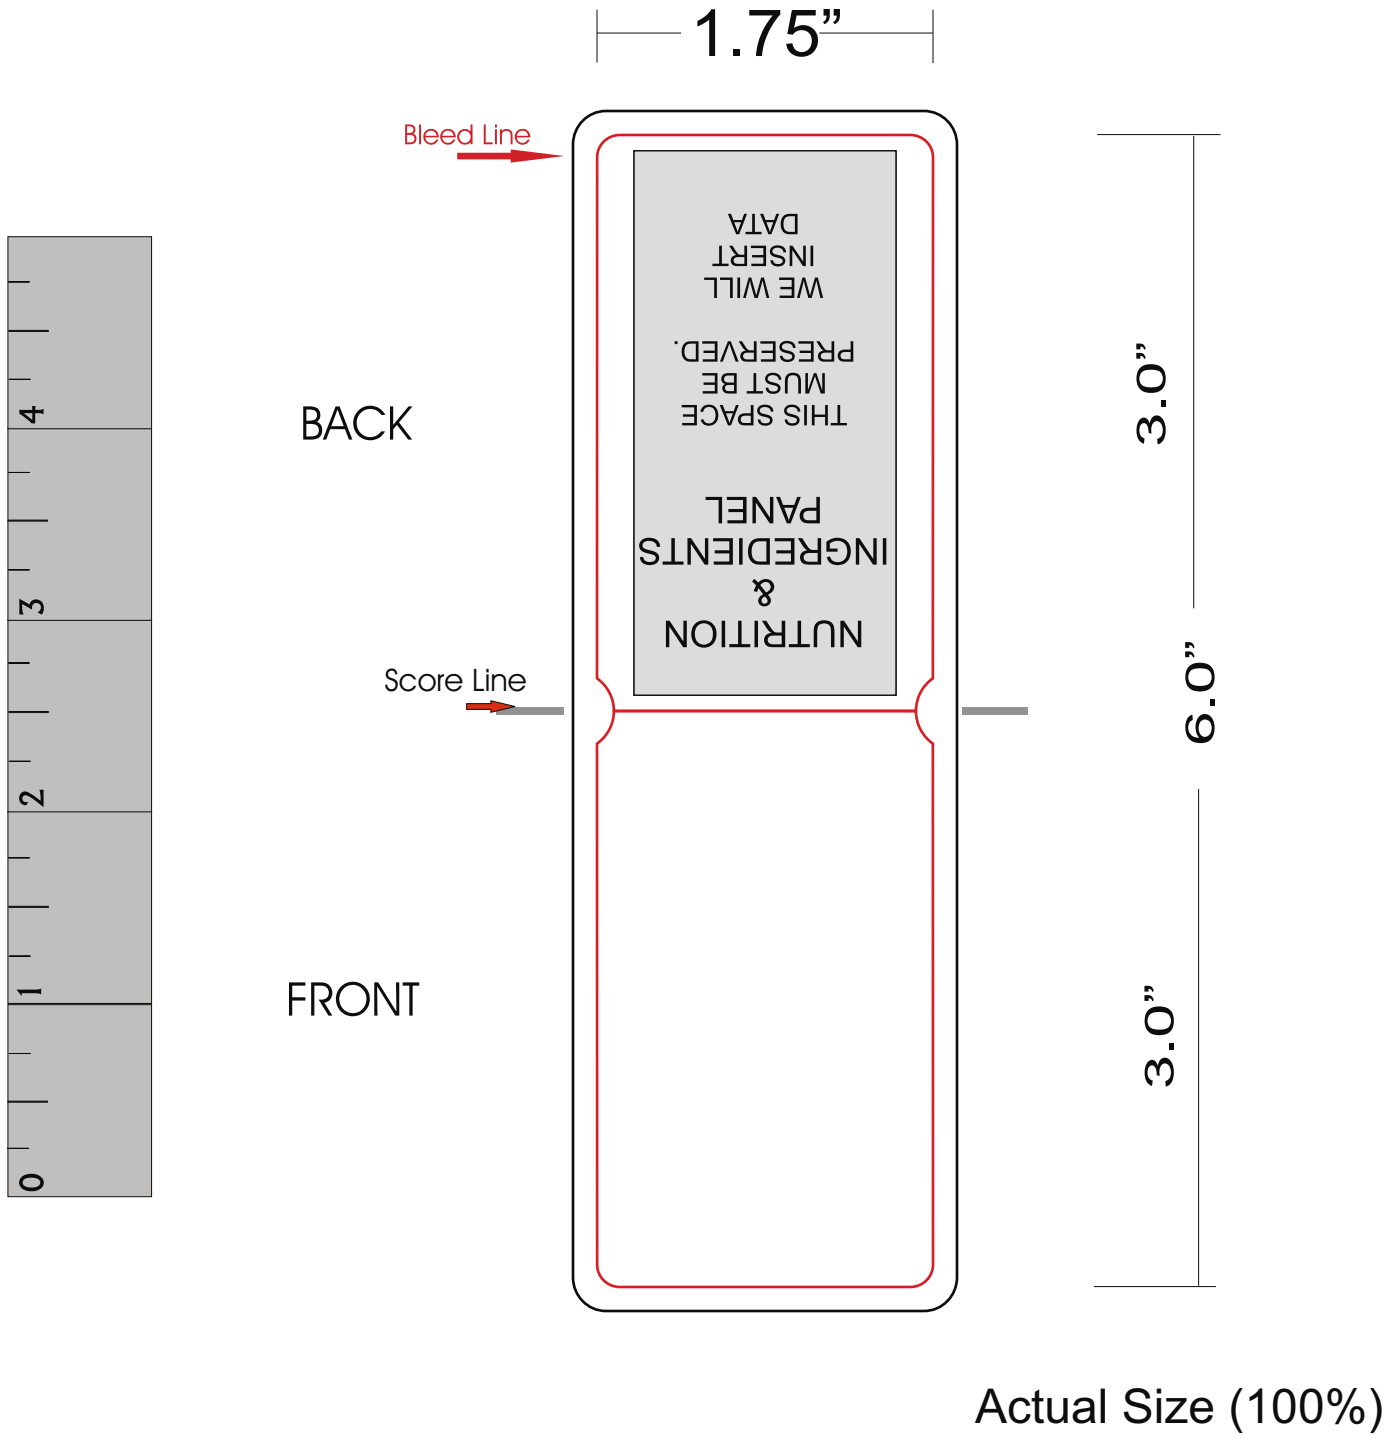

SNKP

SNACK PACK LABEL (SAME LABEL ALL 3 SIZES)

 - Red Layout Lines Do NOT Print.