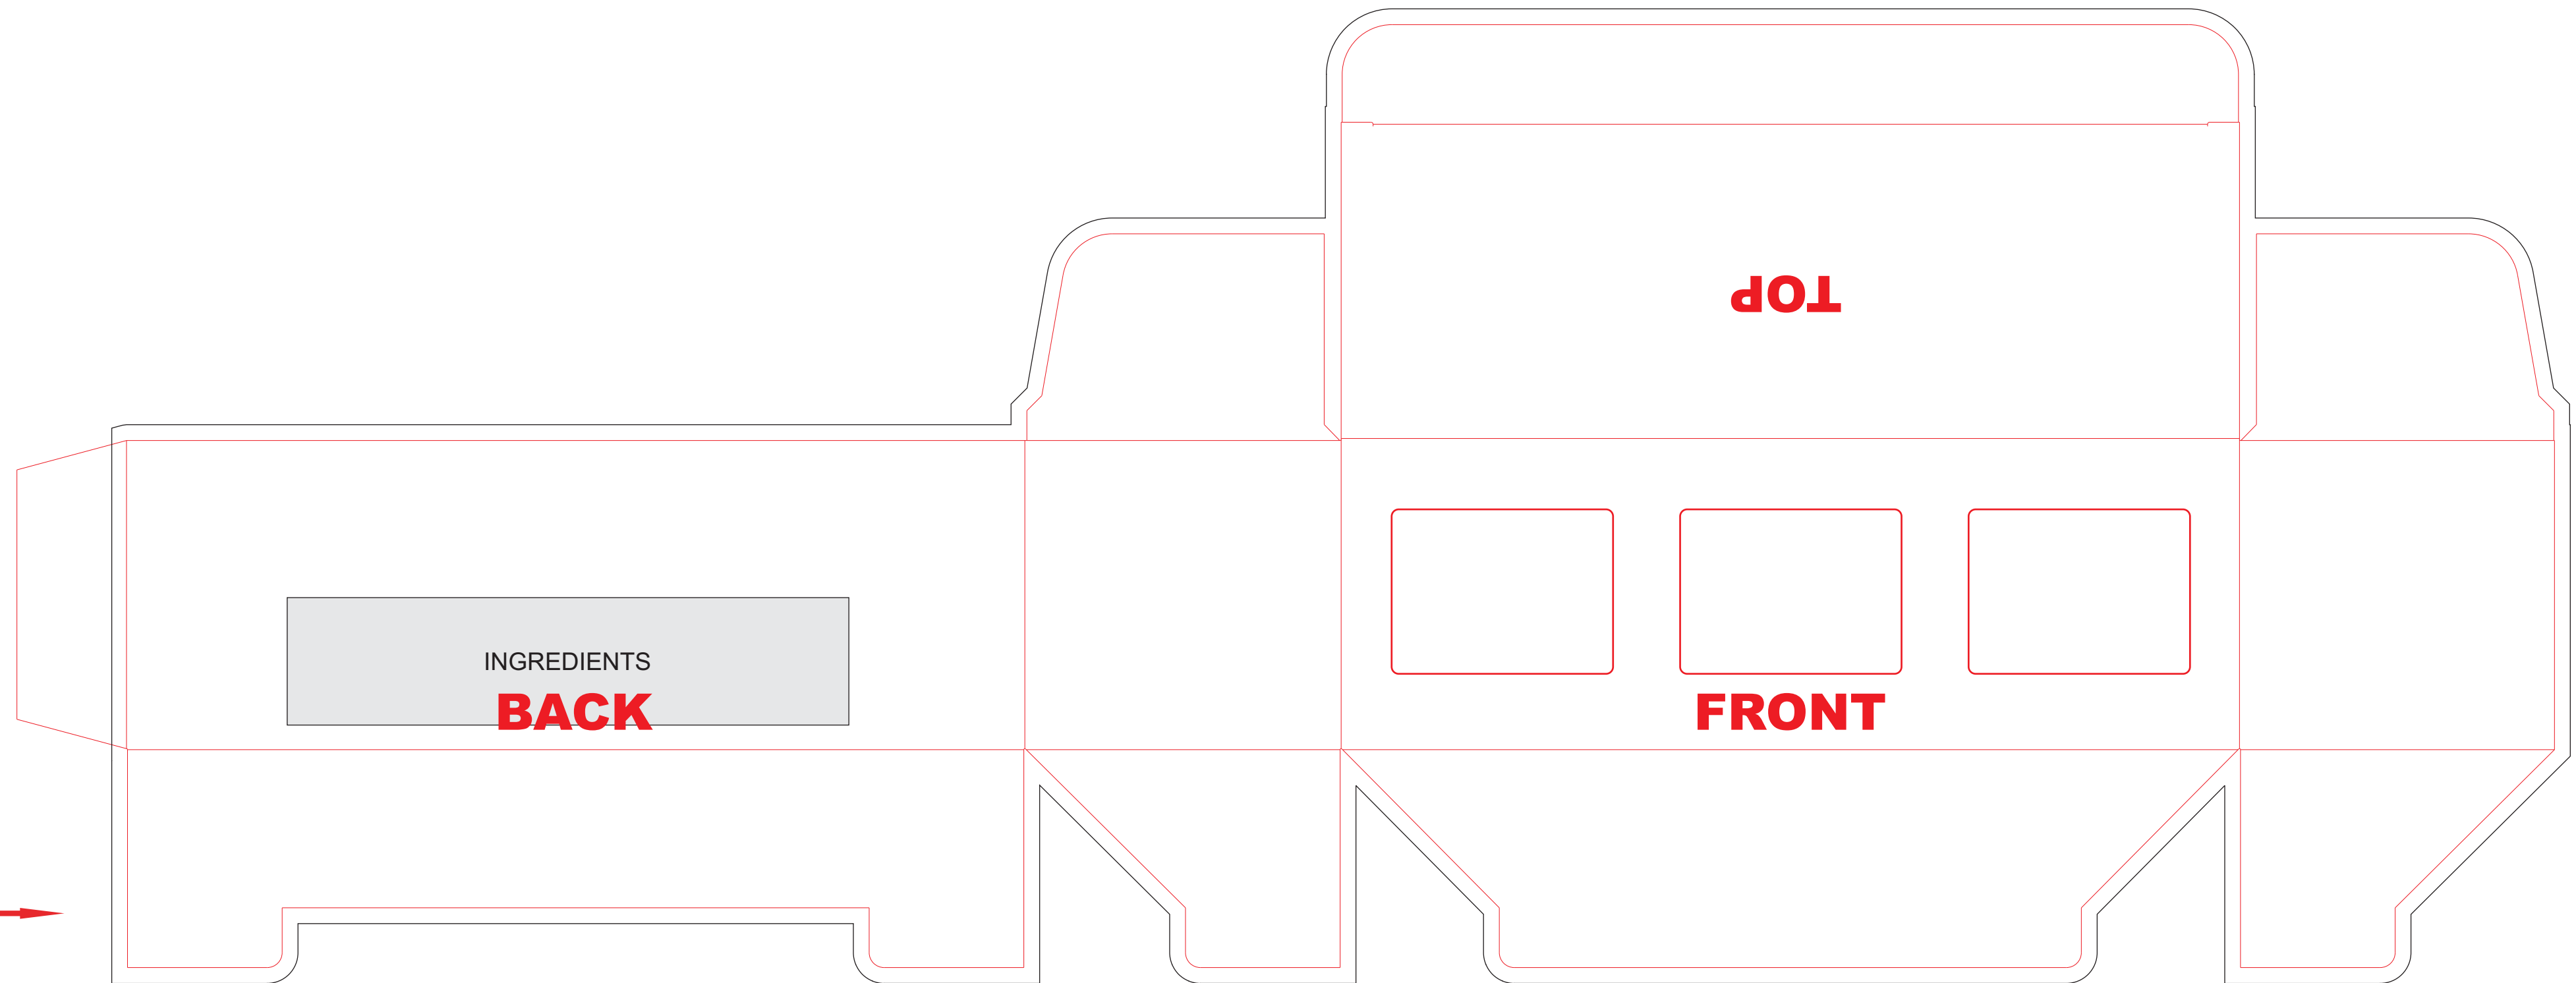

SLT3-1

GOURMET SALT GIFT SET

CUSTOM BOX - 3 PACK

 = Trim Line
 = Bleed Line

Print to this line
Bleed Line 

Actual Size (100%)

 - Red Layout Lines Do NOT Print.