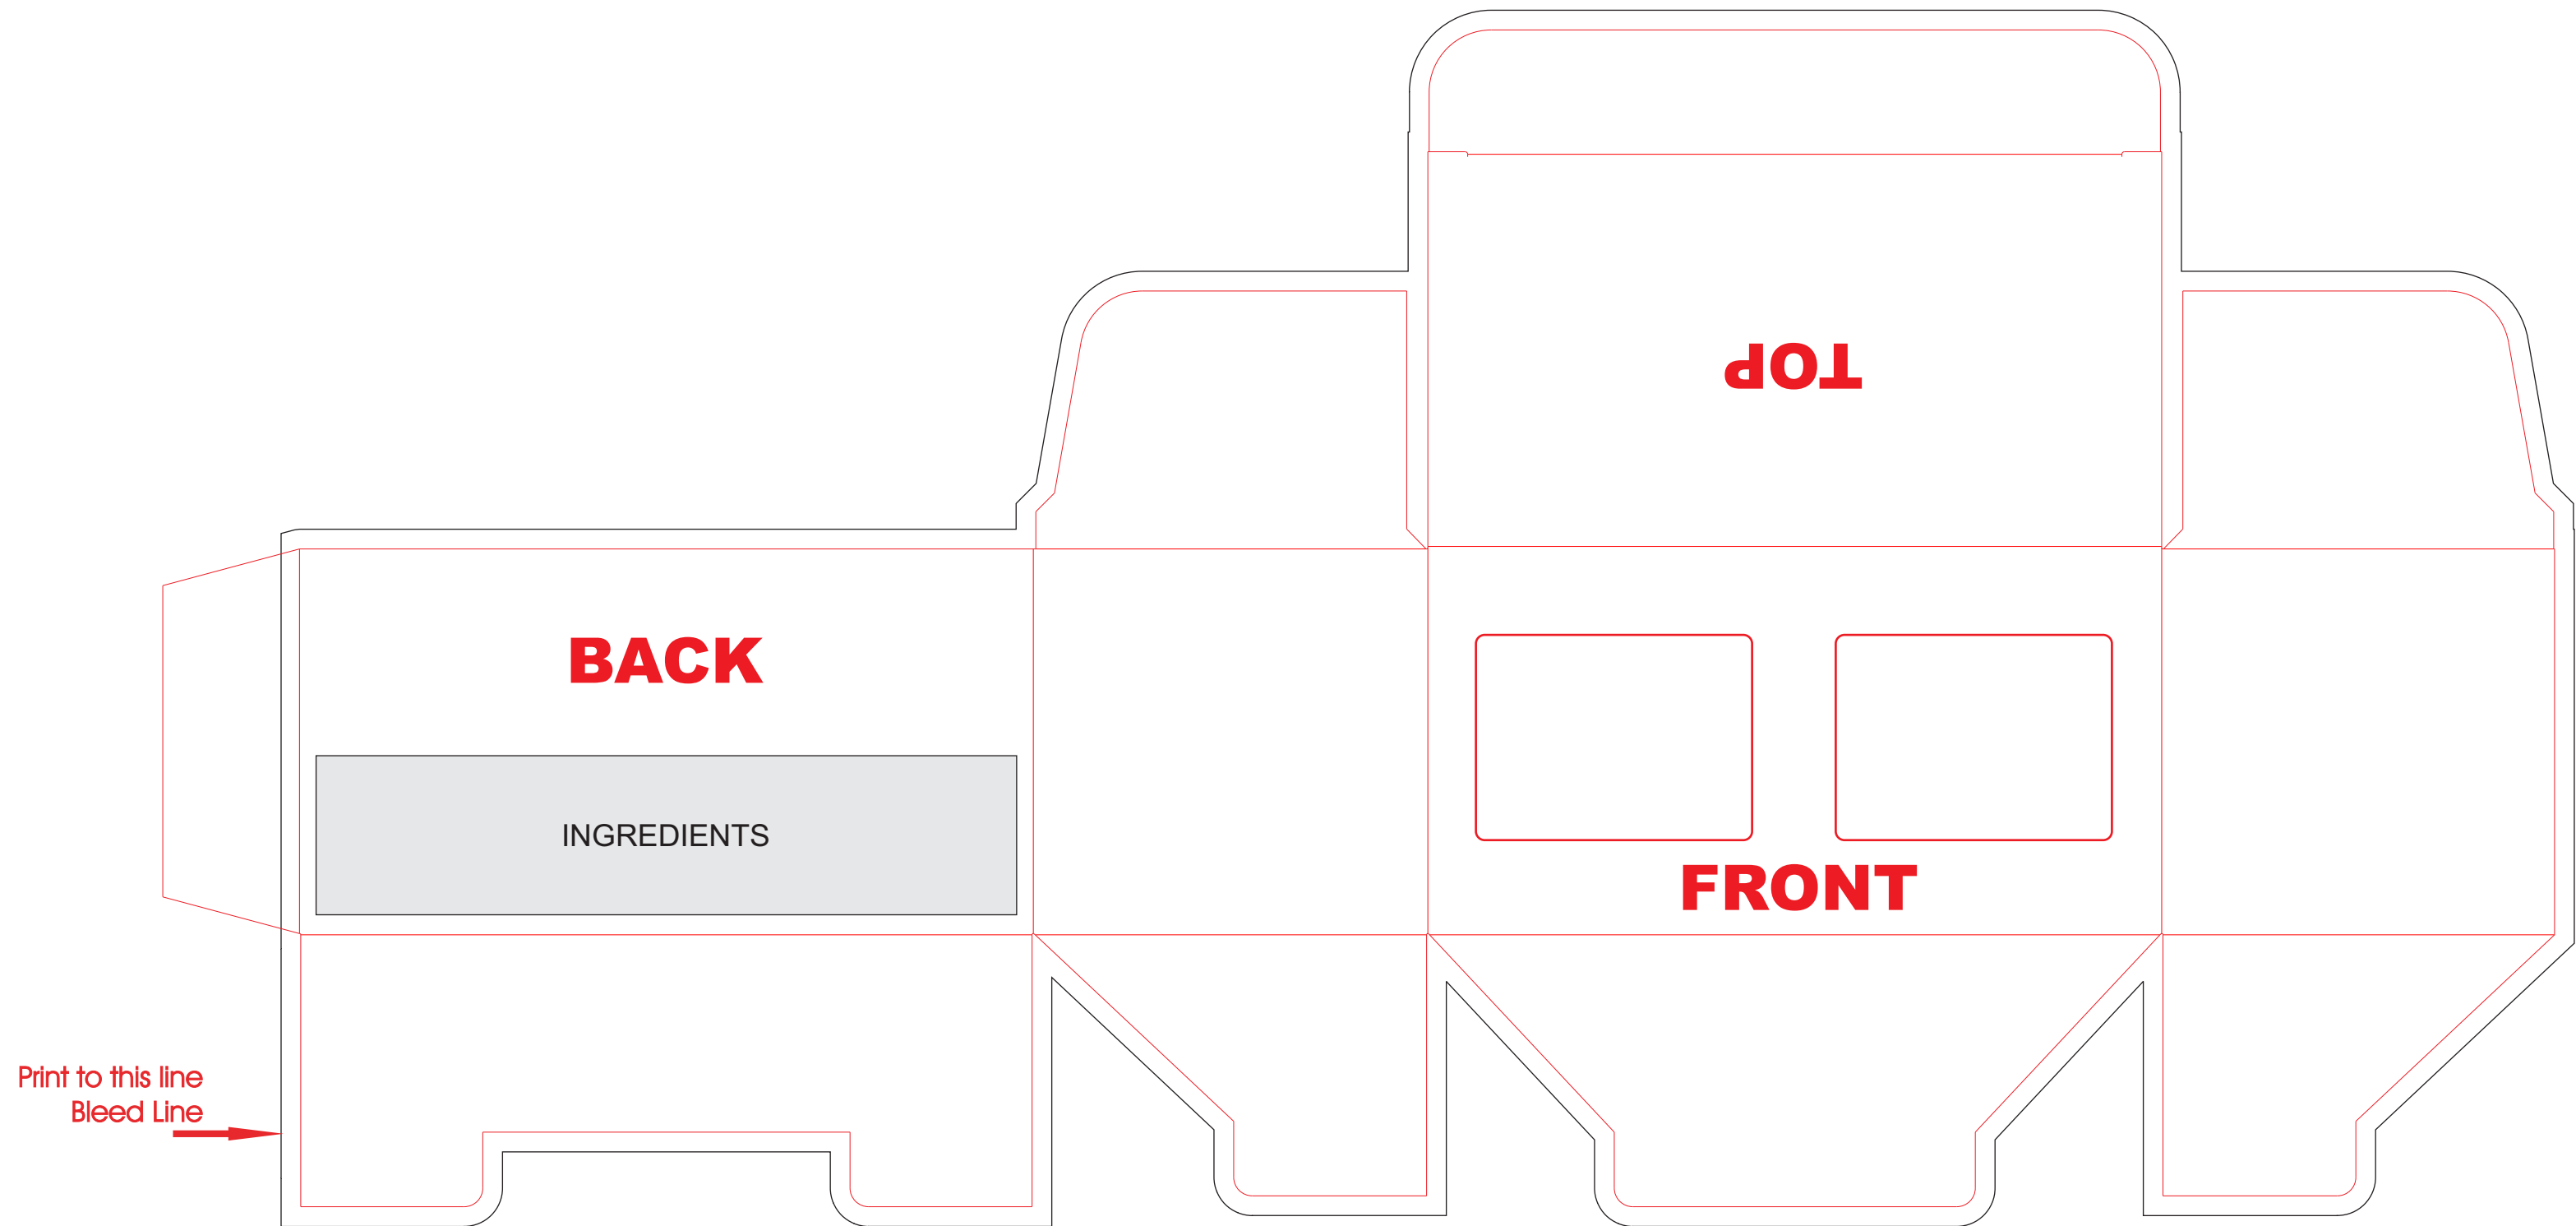

# SLT2-1

### CUSTOM BOX - 2 PACK

 = Trim Line  
 = Bleed Line

Actual Size (100%)

 - Red Layout Lines Do NOT Print.

# BODY LABEL

Print to this line  
Bleed Line

Actual Size (100%)

**LABEL SIZE: 2.625" W X 1.375" H**

- Red Layout Lines Do NOT Print.