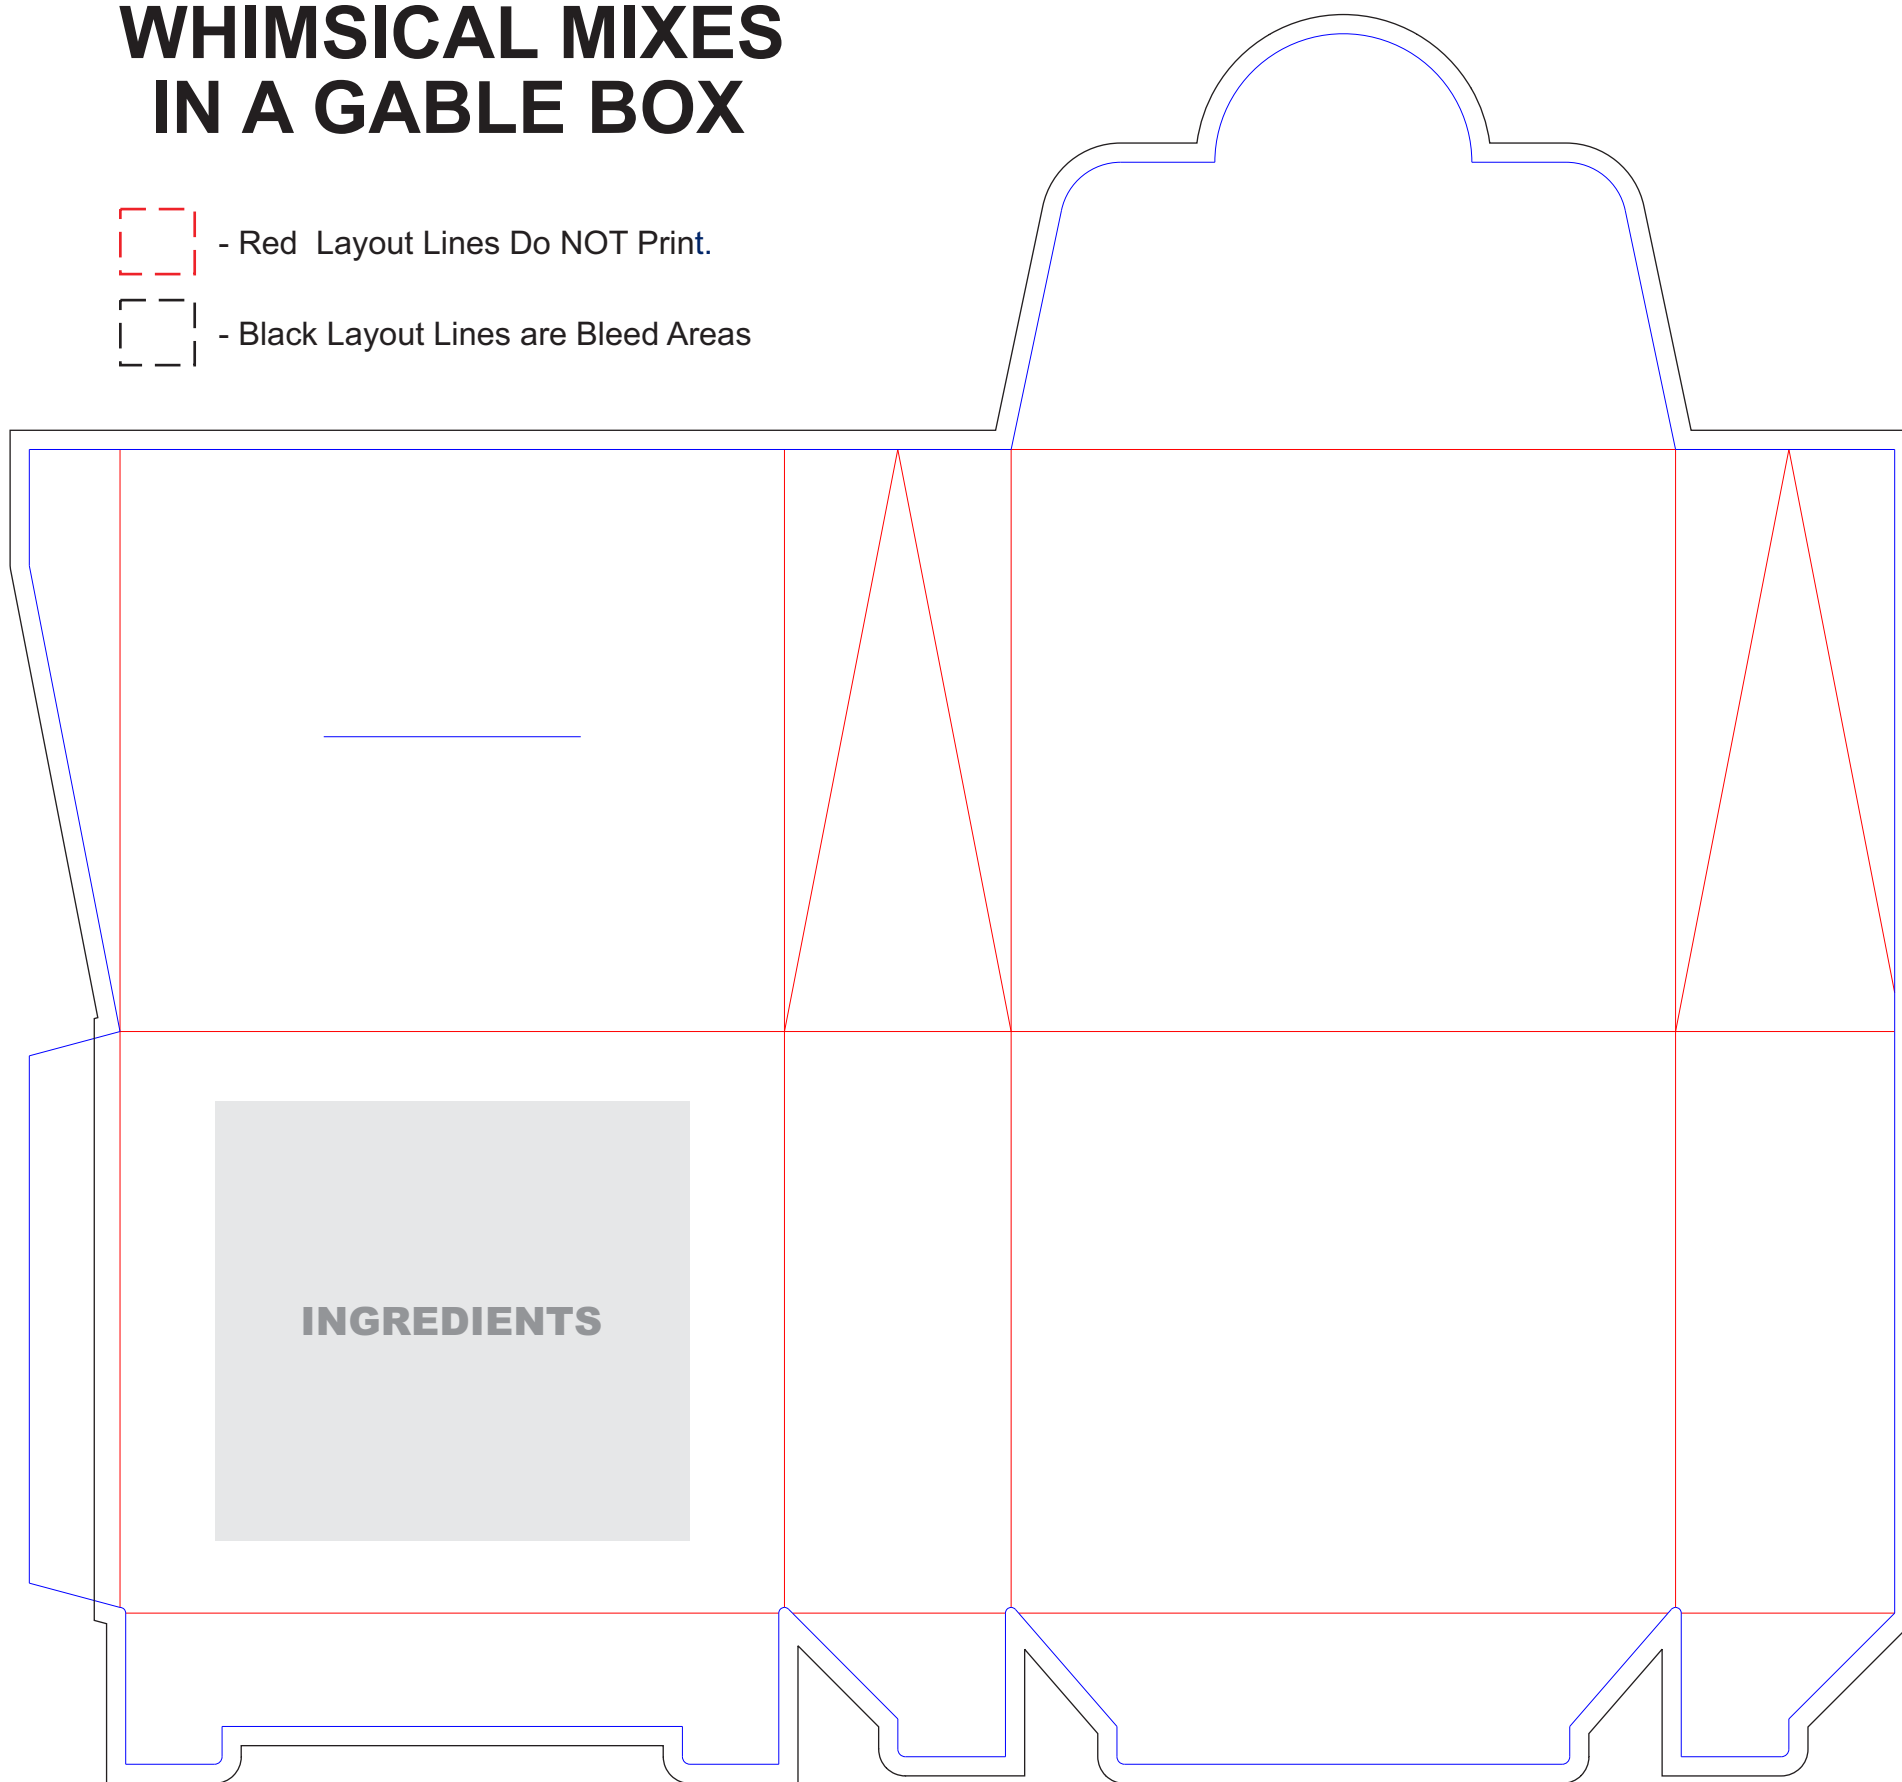

SGBH

WHIMSICAL MIXES IN A GABLE BOX

- Red Layout Lines Do NOT Print.

- Black Layout Lines are Bleed Areas

Actual Size (100%)