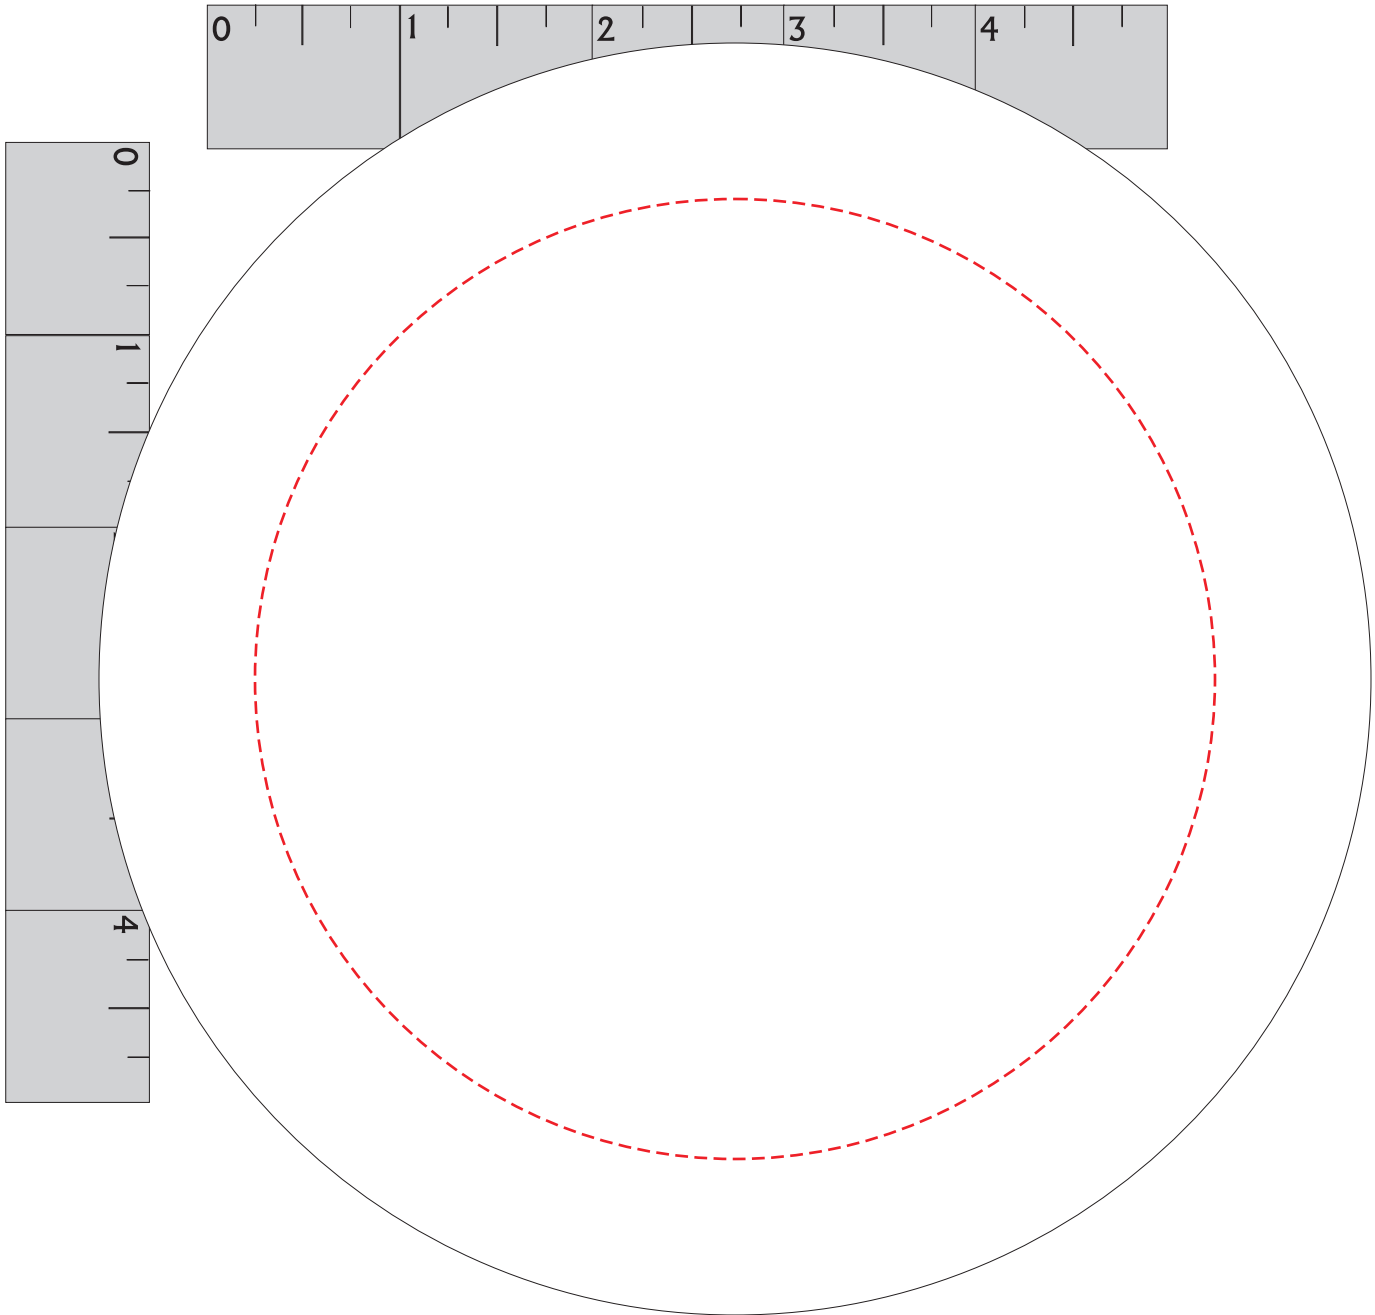

**Rt501**  
**HALF GALLON TIN**  
**DIRECT IMPRINT**

**IMPRINT SIZE: 5" DIAMETER**  
**PRODUCT DIMENSIONS: 6 5/8" X 5 1/4"**

**- Red Layout Lines Do NOT Print.**  
**Actual Size (100%)**

**Rt500**

**HALF GALLON TIN BODY - DIRECT IMPRINT**

**IMPRINT SIZE: 7"W X 3"H**  
**PRODUCT DIMENSIONS: 6 5/8" X 7 1/4"**

**- Red Layout Lines Do NOT Print.**  
**Actual Size (100%)**