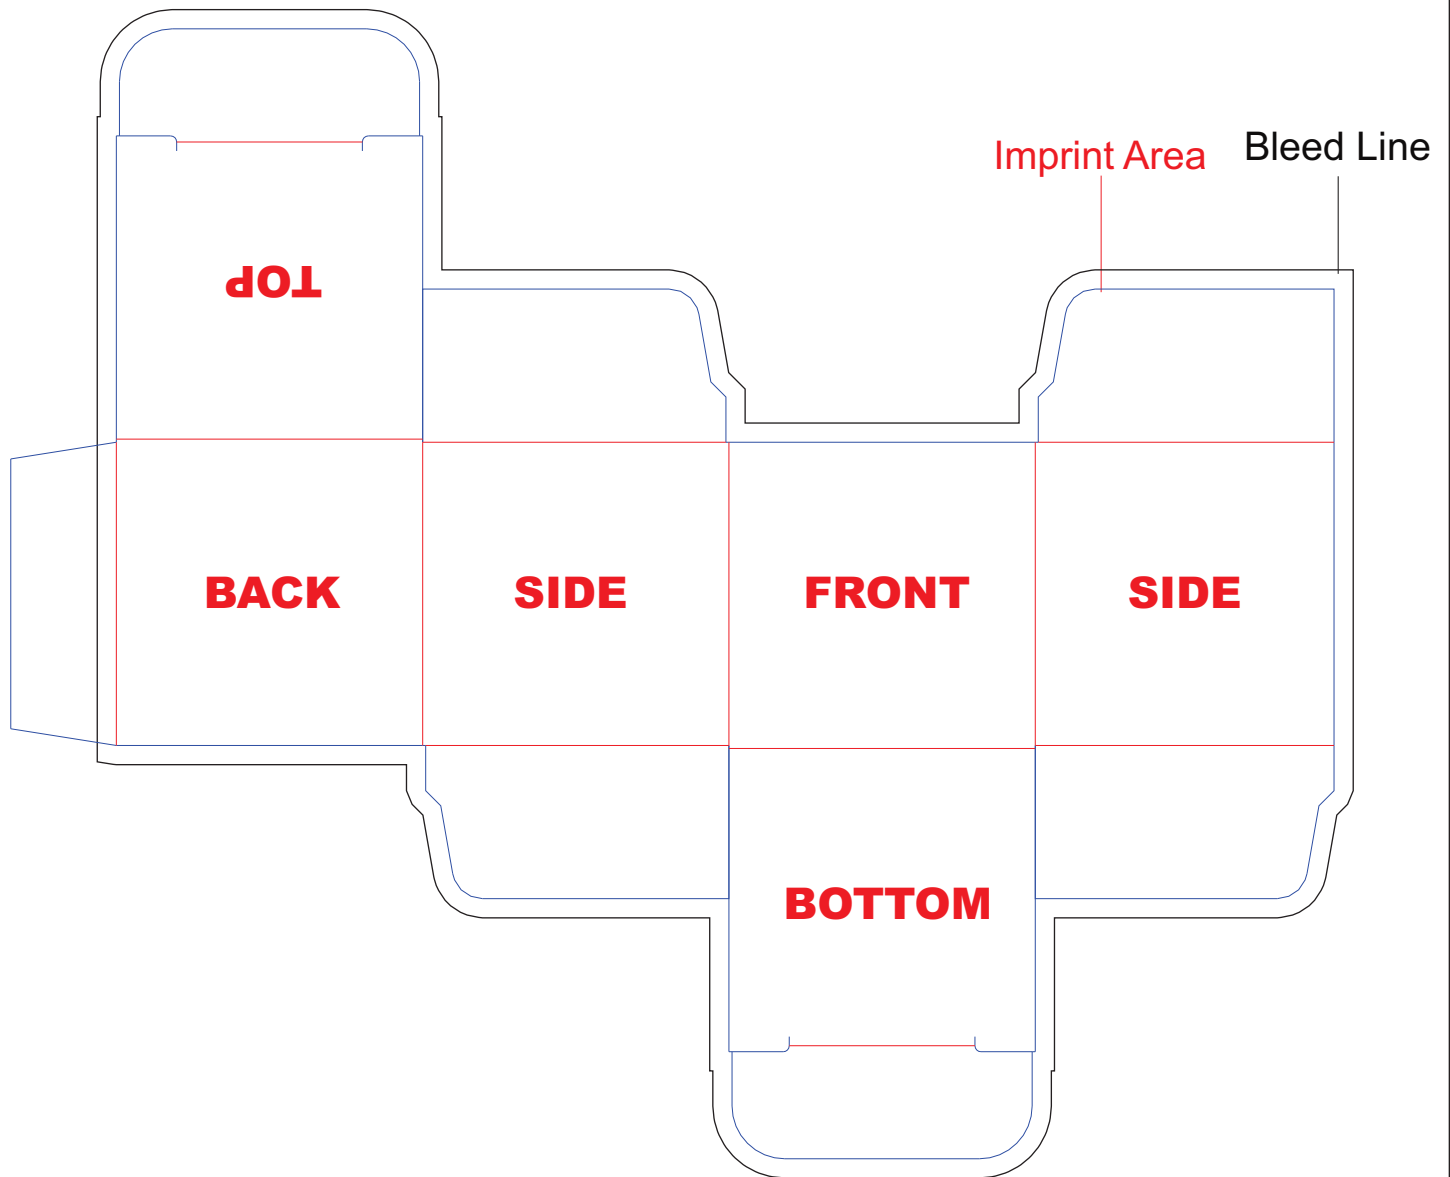

OYBE

ONE PIECE TRUFFLE BOX

Layout Lines Do NOT Print.

Actual Size (100%)

asi/71685 • ppai 113793 • sage 56349

OYBE

ONE PIECE TRUFFLE BOX

Direct Imprint Ribbon

Actual Size (100%)

Direct Imprint Area: .25”H CONTINUOUS PRINT

Ribbon Height: 3/8”H

SILVER, GOLD, BLACK OR WHITE IMPRINT ONLY

- Red Layout Lines Do NOT Print.