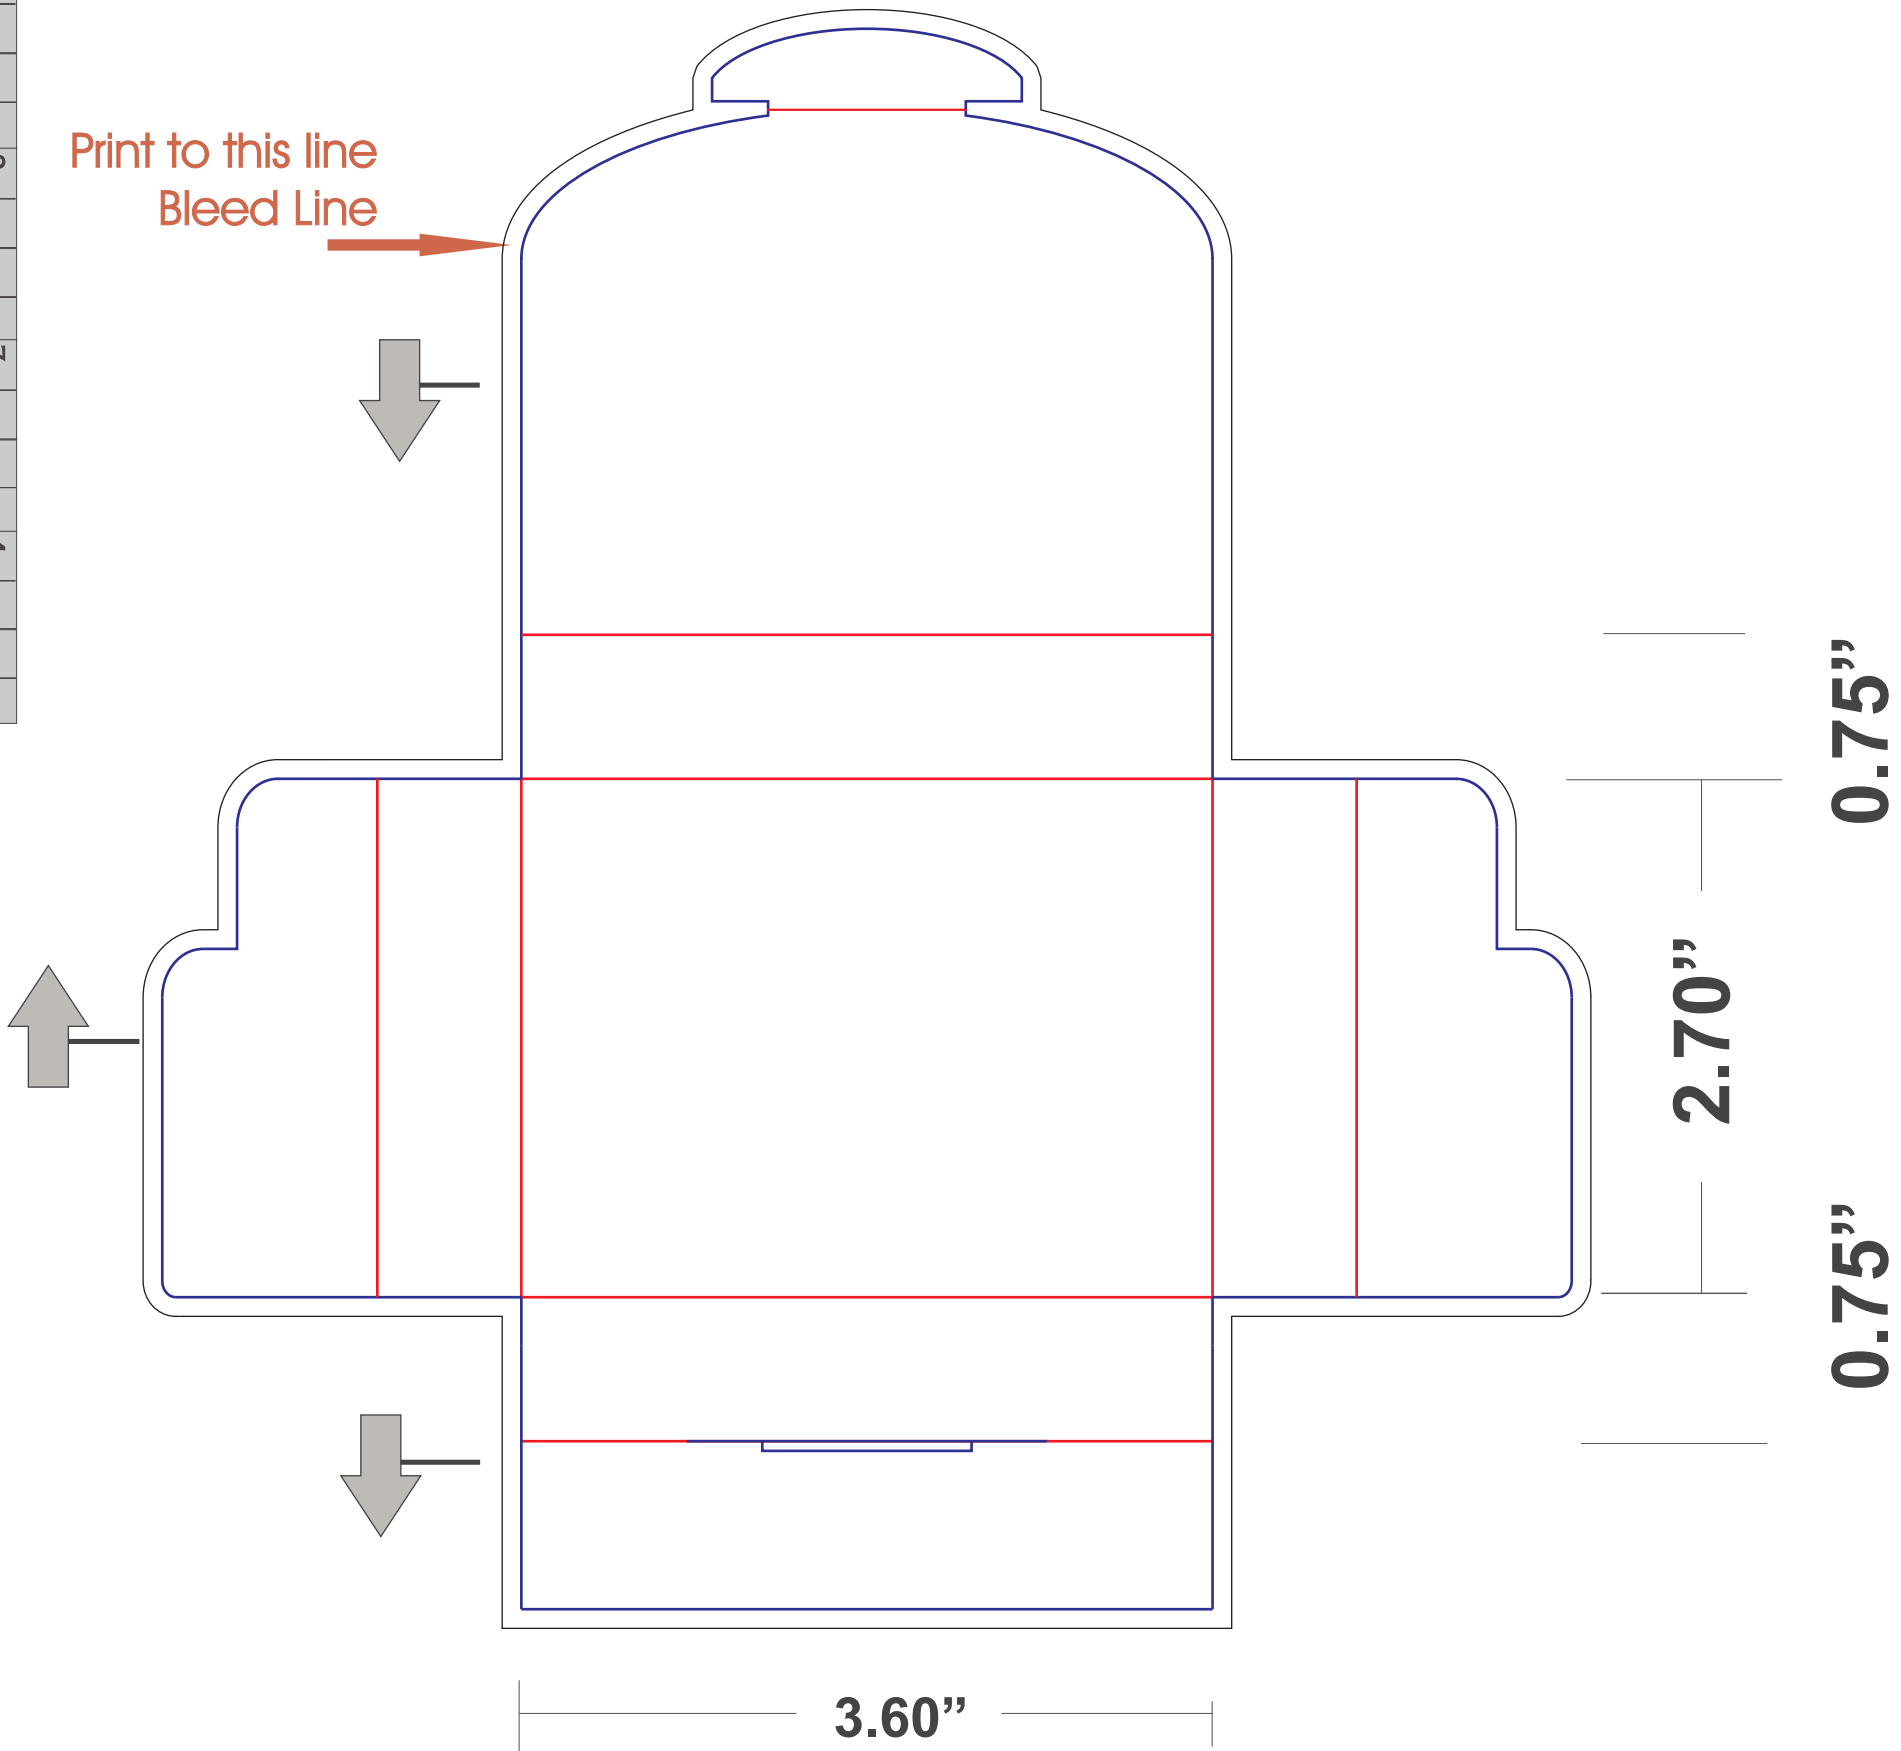

ORBX CHOCOLATE COVERED OREO BOX

Print to this line
Bleed Line

FRONT

VISIBLE REAR FLAP

REAR

PRODUCT DIMENSIONS: 3.70" L X 2.00" W X 0.25" H

 - Red Layout Lines Do NOT Print.

INDICATES DIRECTION TO LAY OUT ART
(Arrow points to the top of the panel when folded)

Actual Size (100%)