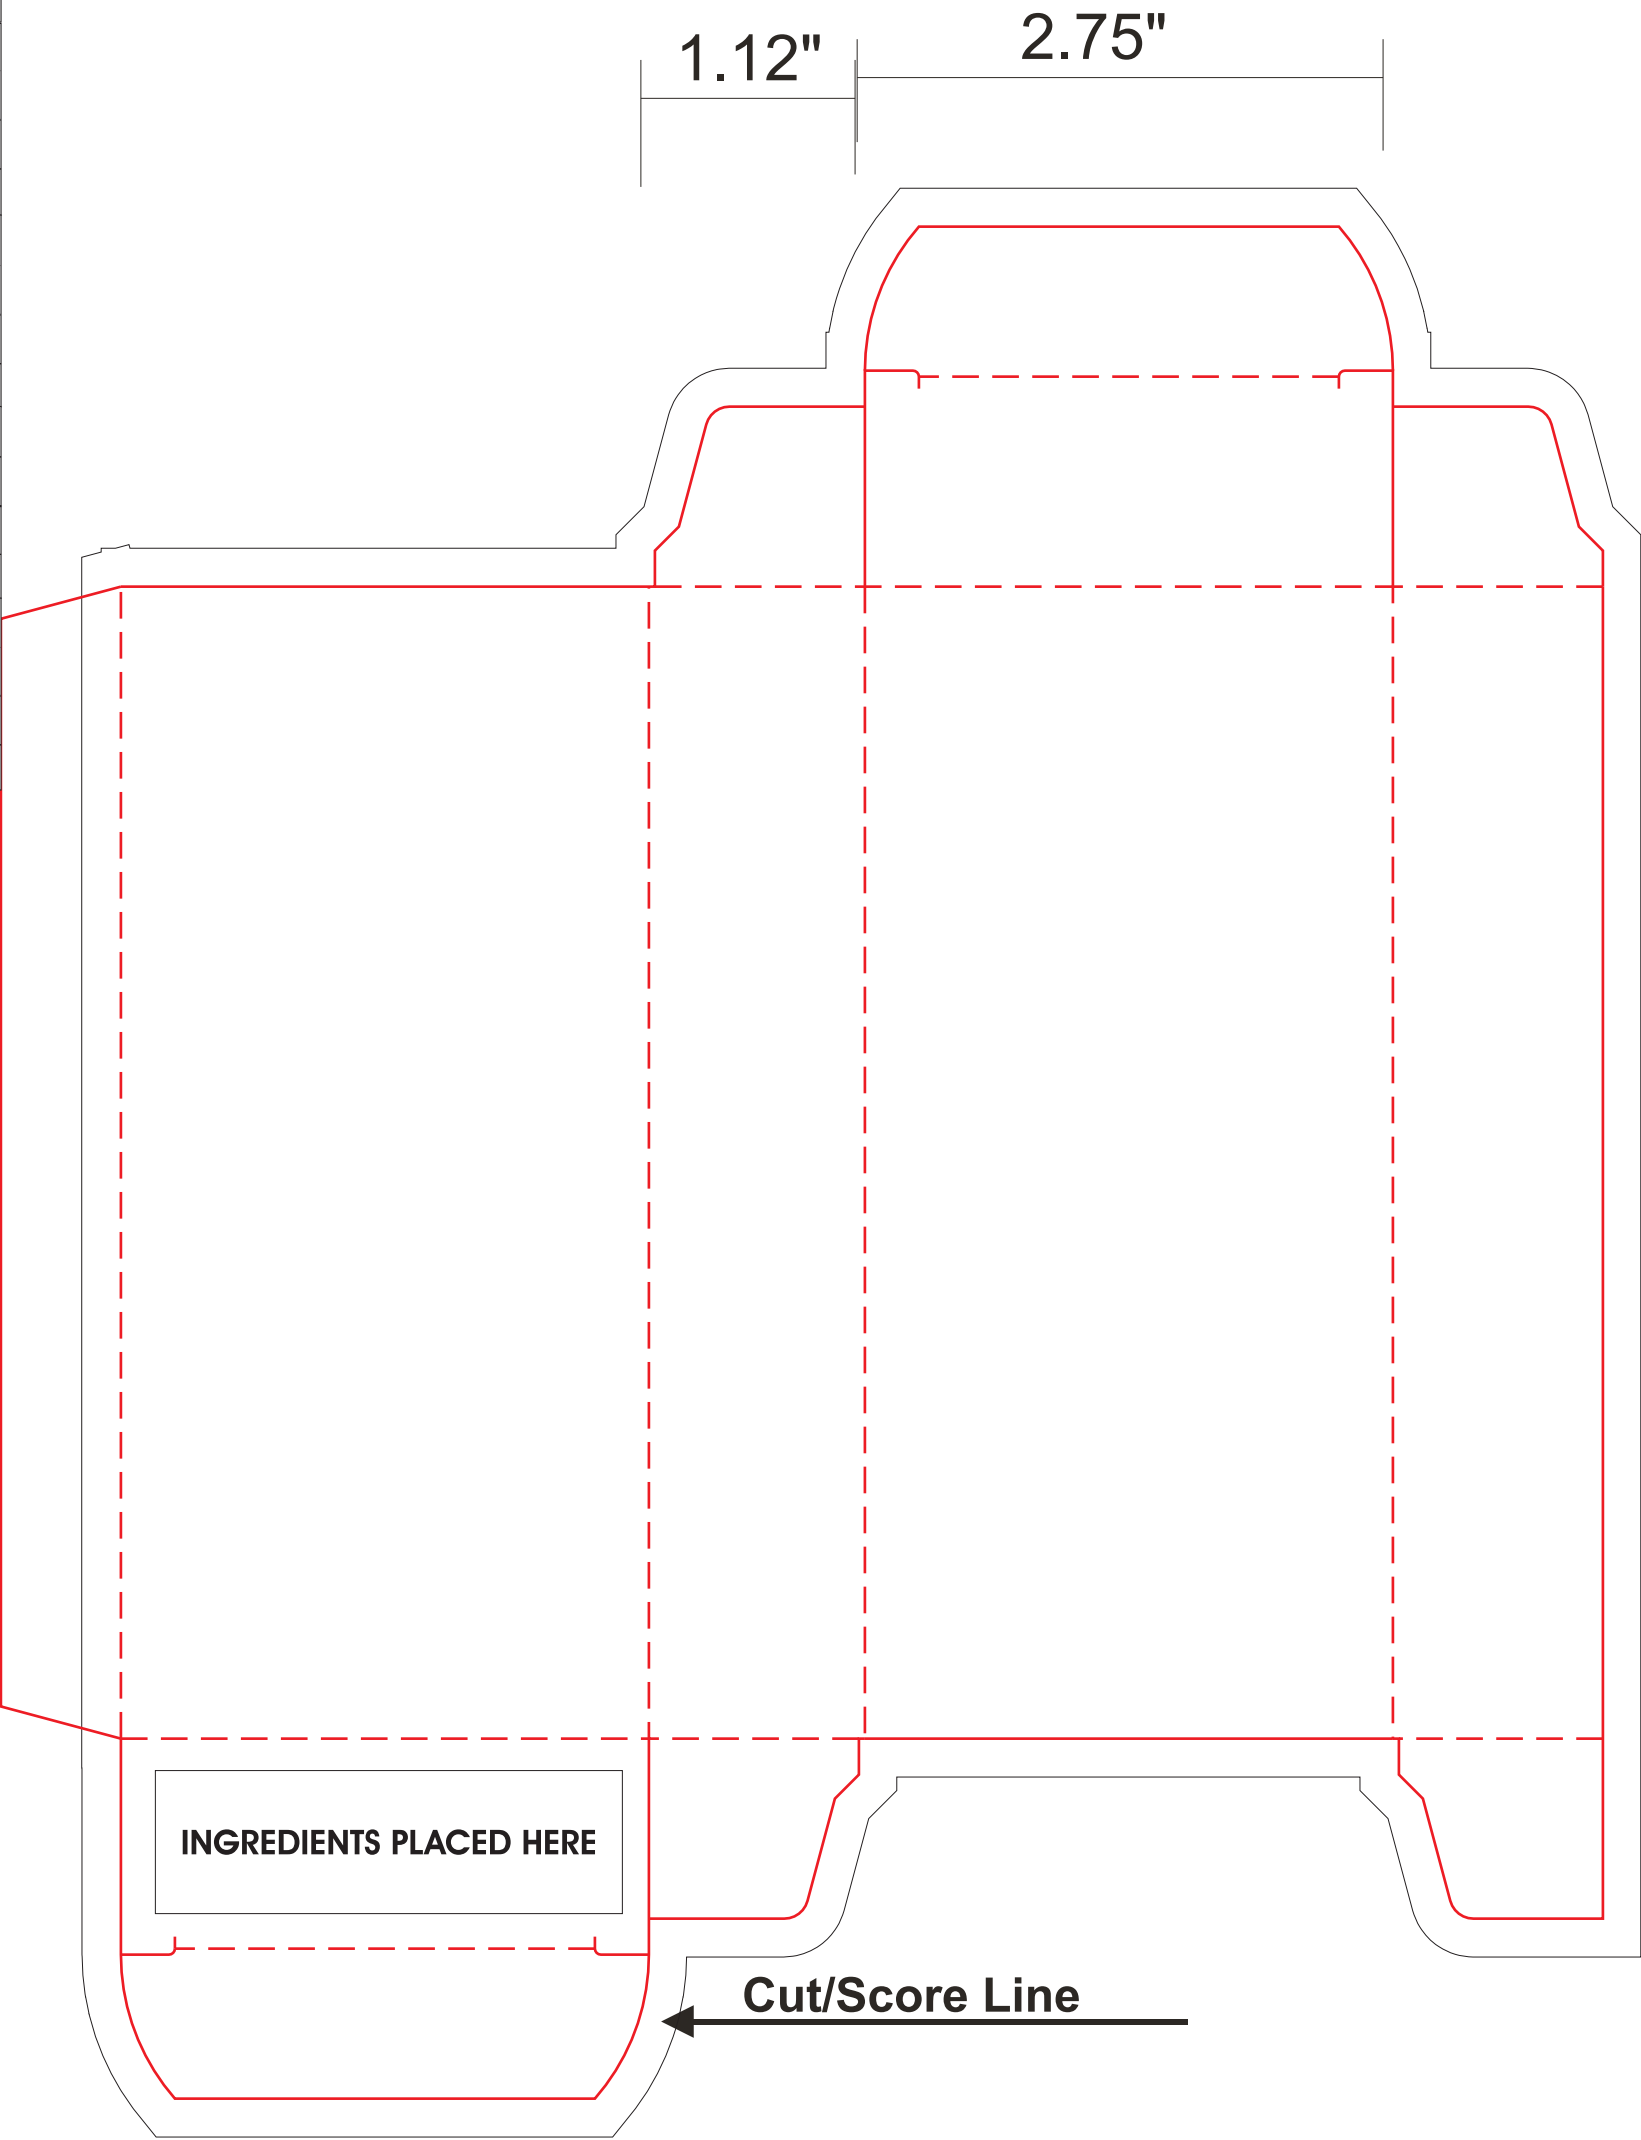

MTB

CUSTOM MOVIE THEATER CANDY BOX

Actual Size (100%)

PRODUCT DIMENSIONS: 6.00"H X 2.75"W X 1.125"D

 - Red Layout Lines Do NOT Print.