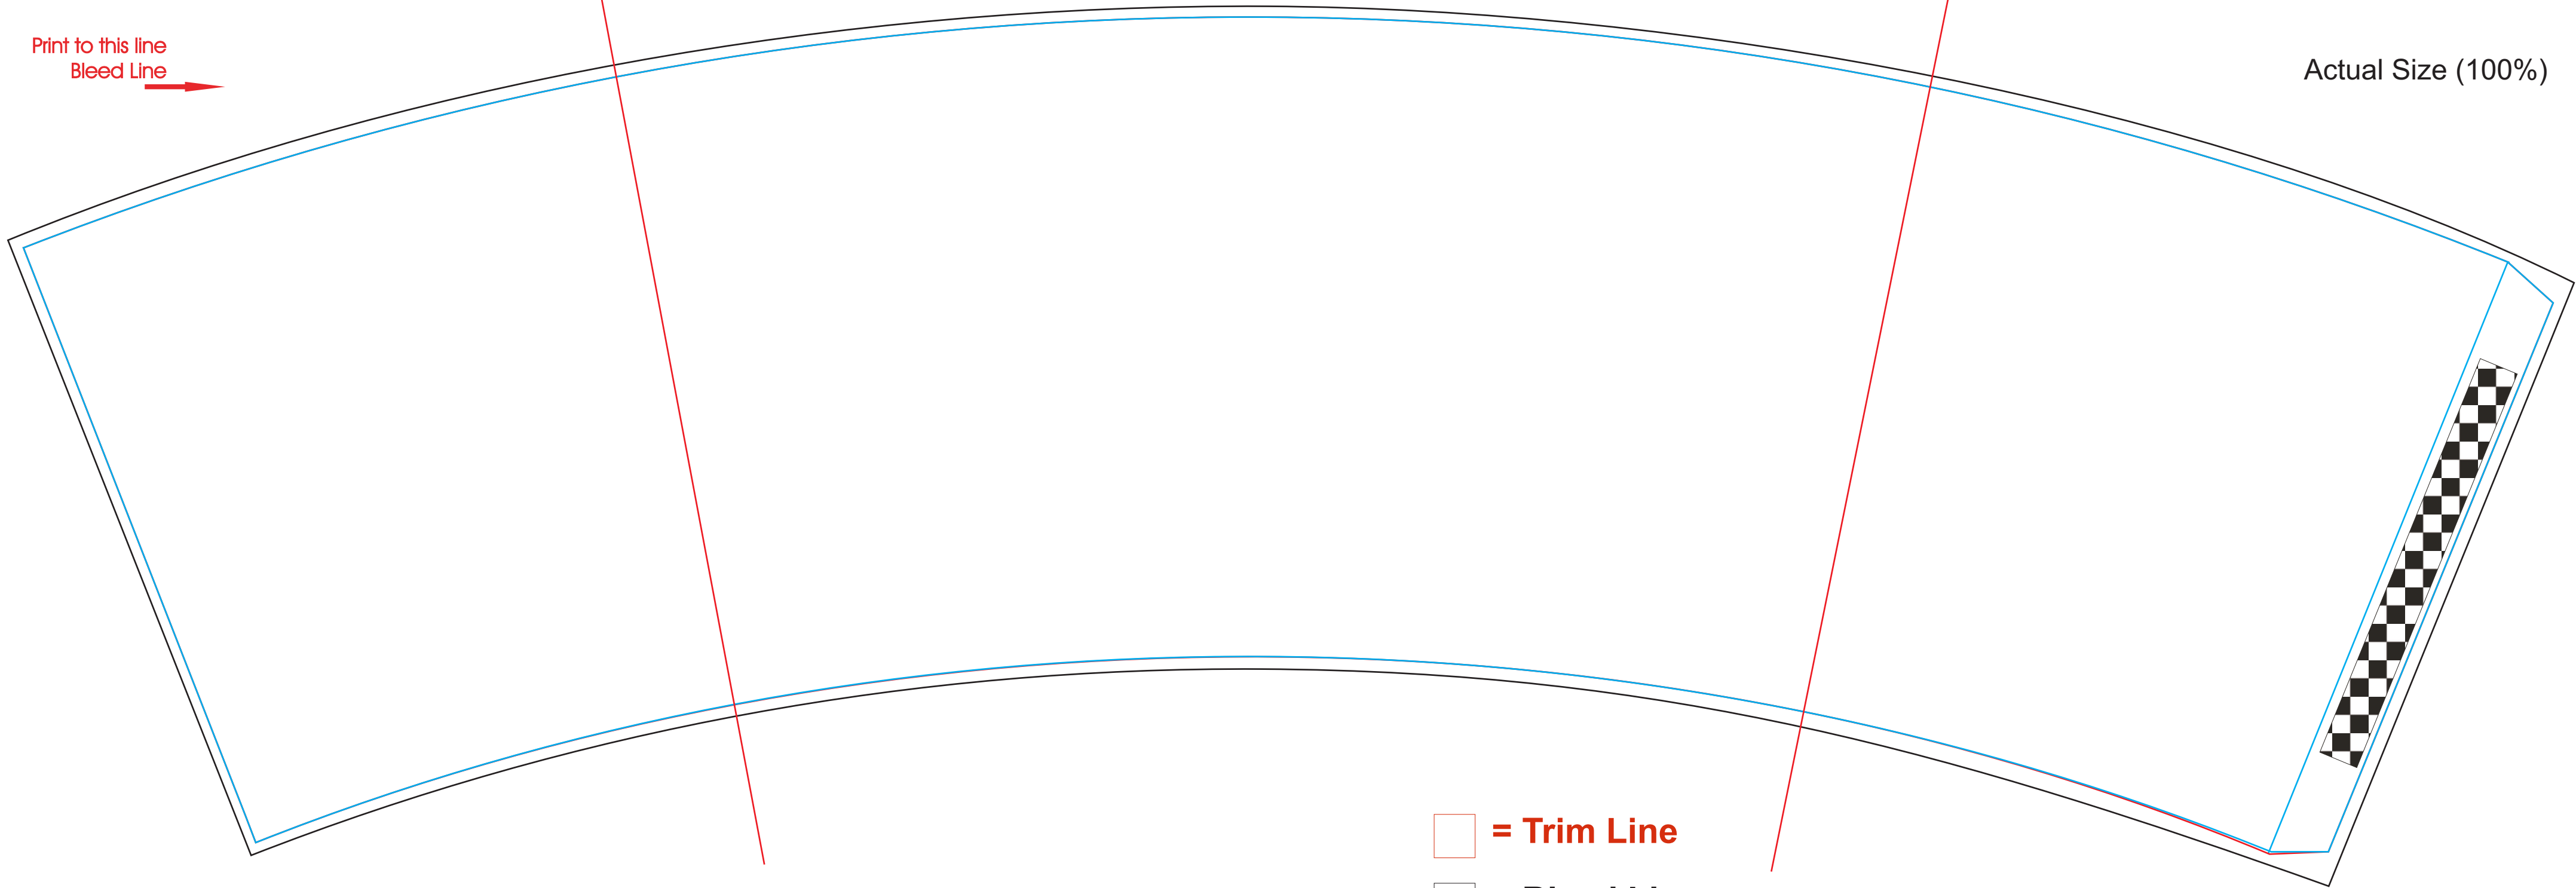

MNBK 85 OZ TUB

11°

-11°

Print to this line
Bleed Line

Actual Size (100%)

 - Red Layout Lines Do NOT Print.

 = Trim Line

 = Bleed Line

 = Glue Strip Overlap (No printing)