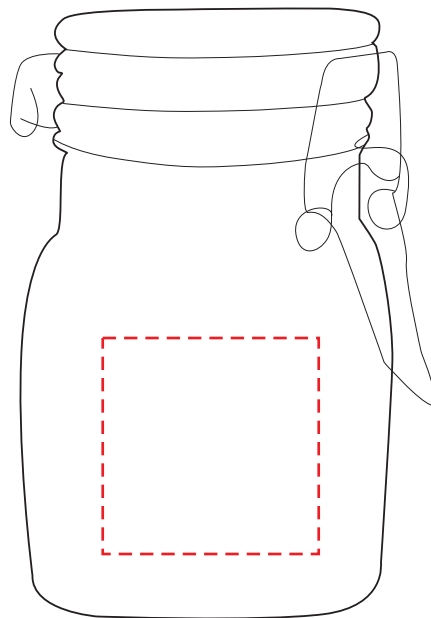

MHJ MINI HINGED TOP GLASS JAR DIRECT IMPRINT

BODY

IMPRINT SIZE: 1.125" L x 1.125" W

PRODUCT DIMENSIONS: 3" H x 1.75" W

- Red Layout Lines Do NOT Print.