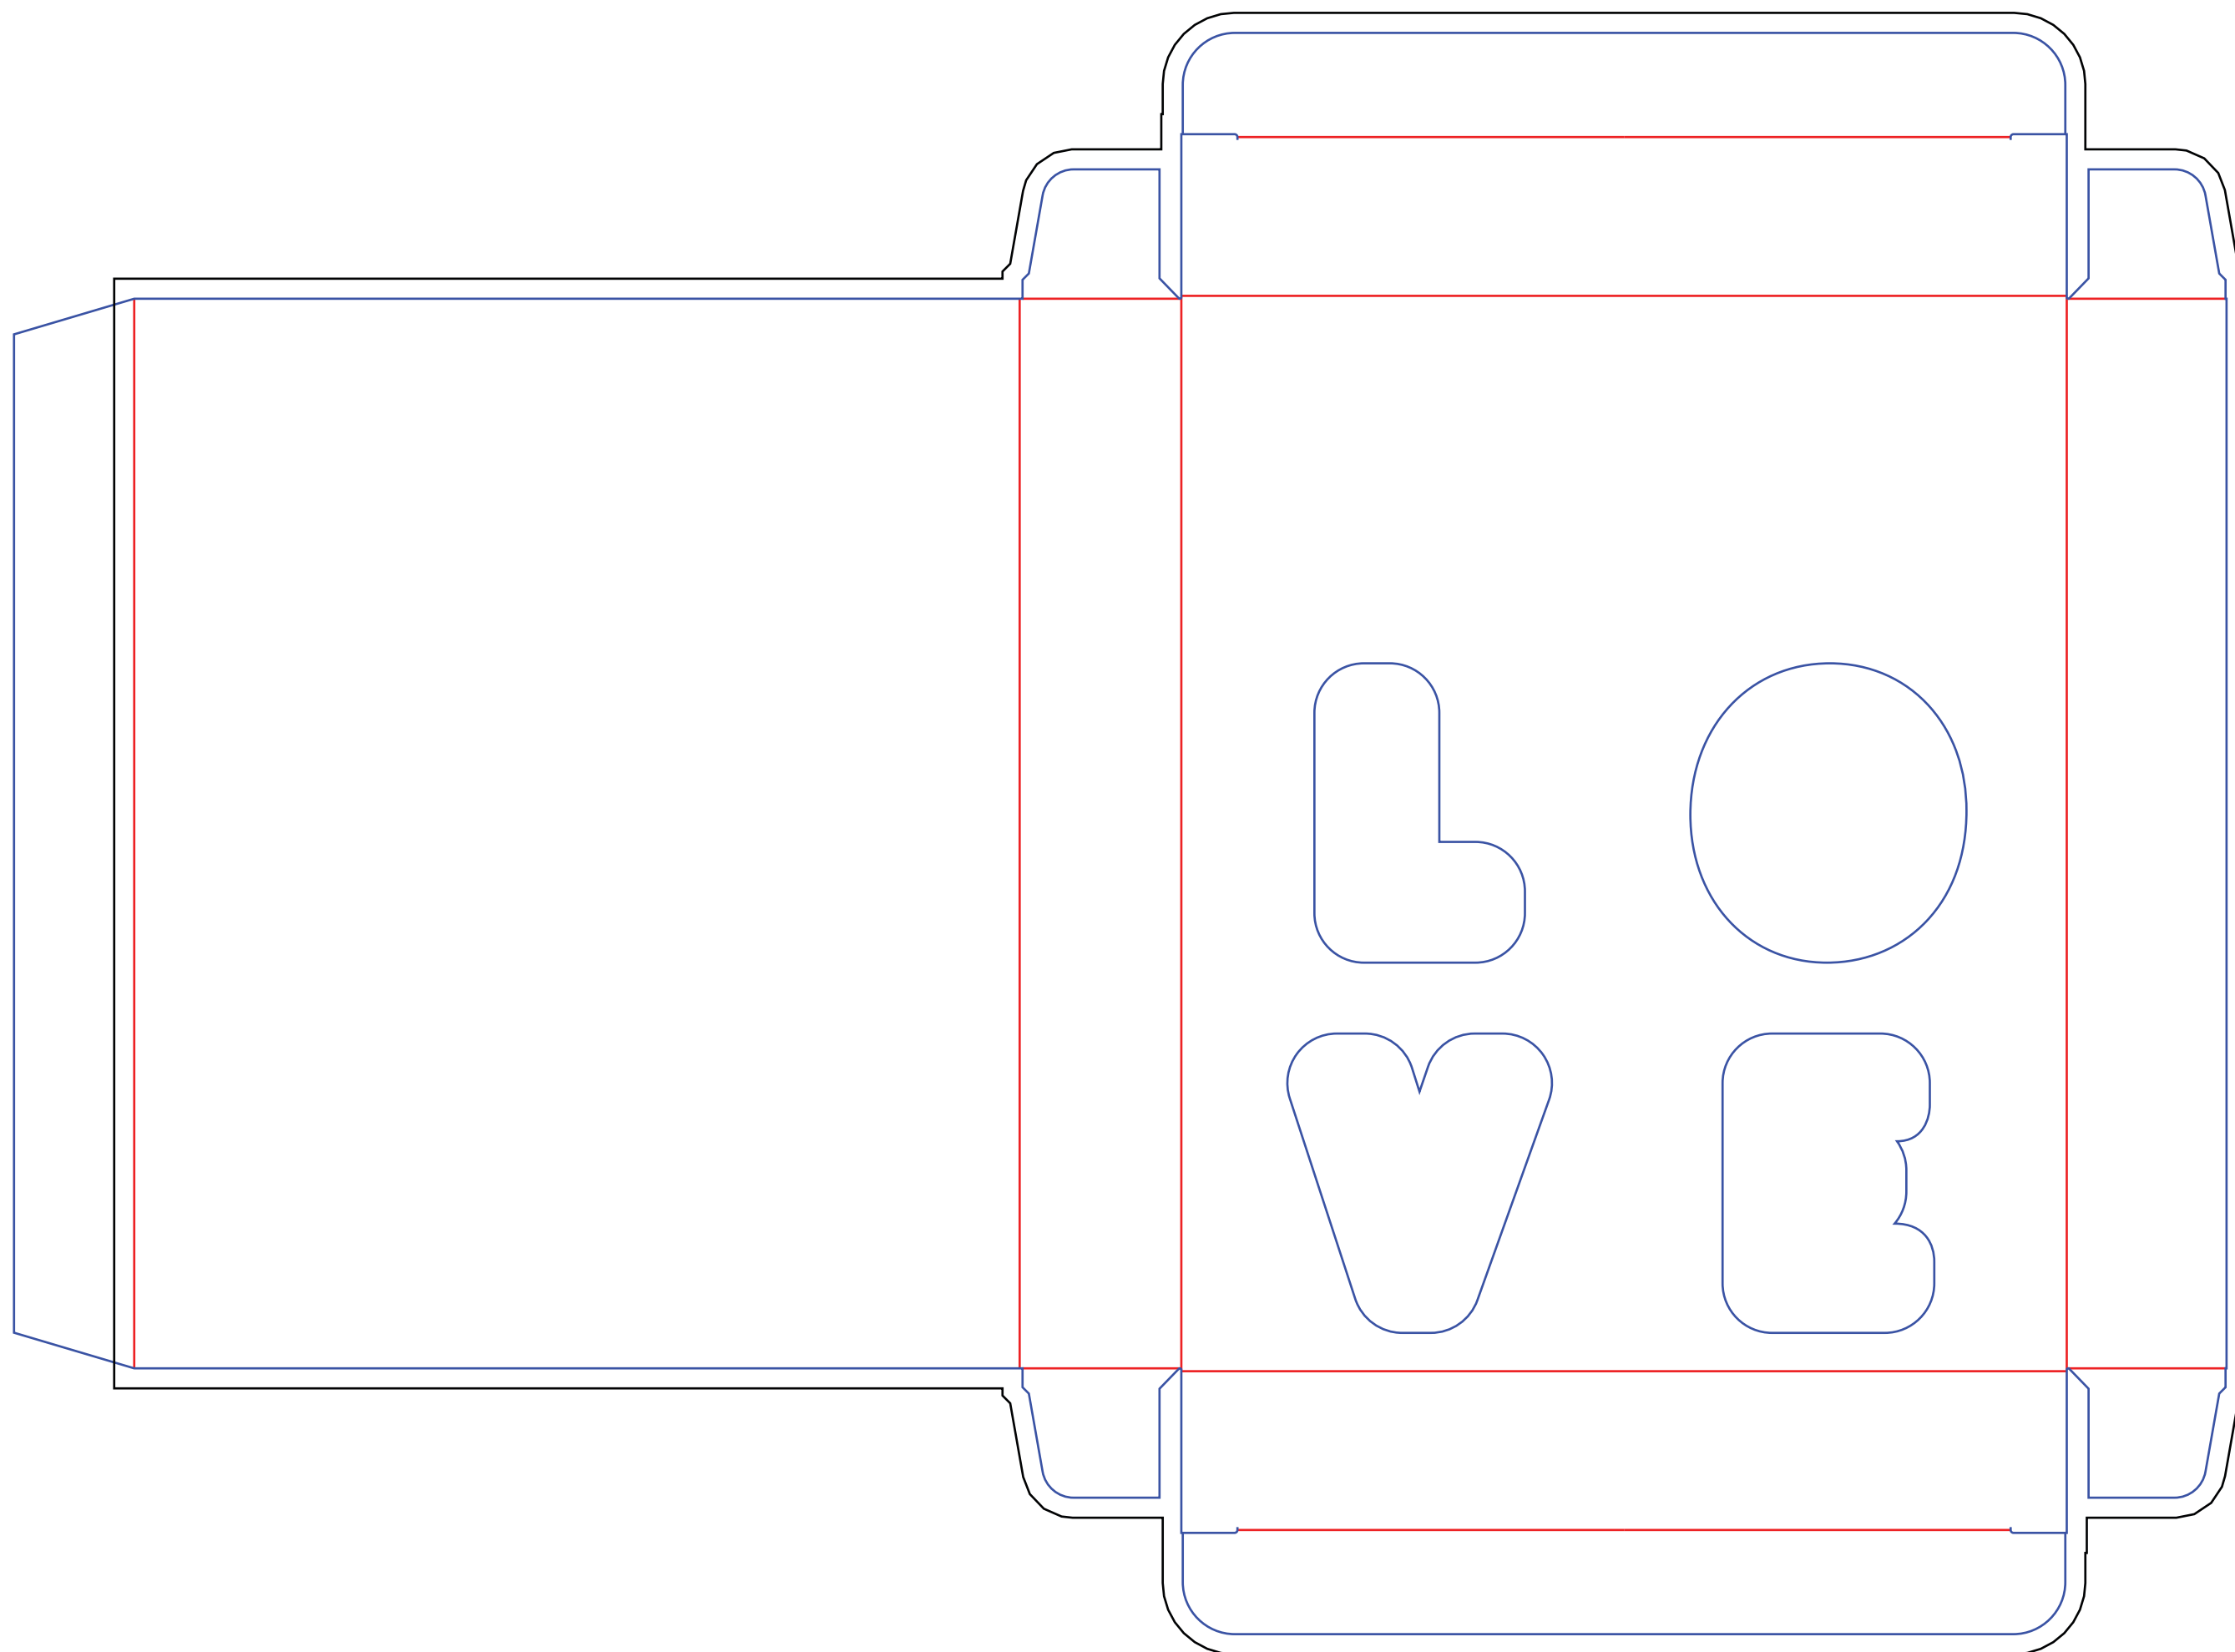

# LVWR LOVE WINDOW BOX BOX

Actual Size (100%)

- Red Layout Lines Do NOT Print.

- Black Layout Lines are Bleed Areas

**5.5"L x 1"W x 6.75"H**