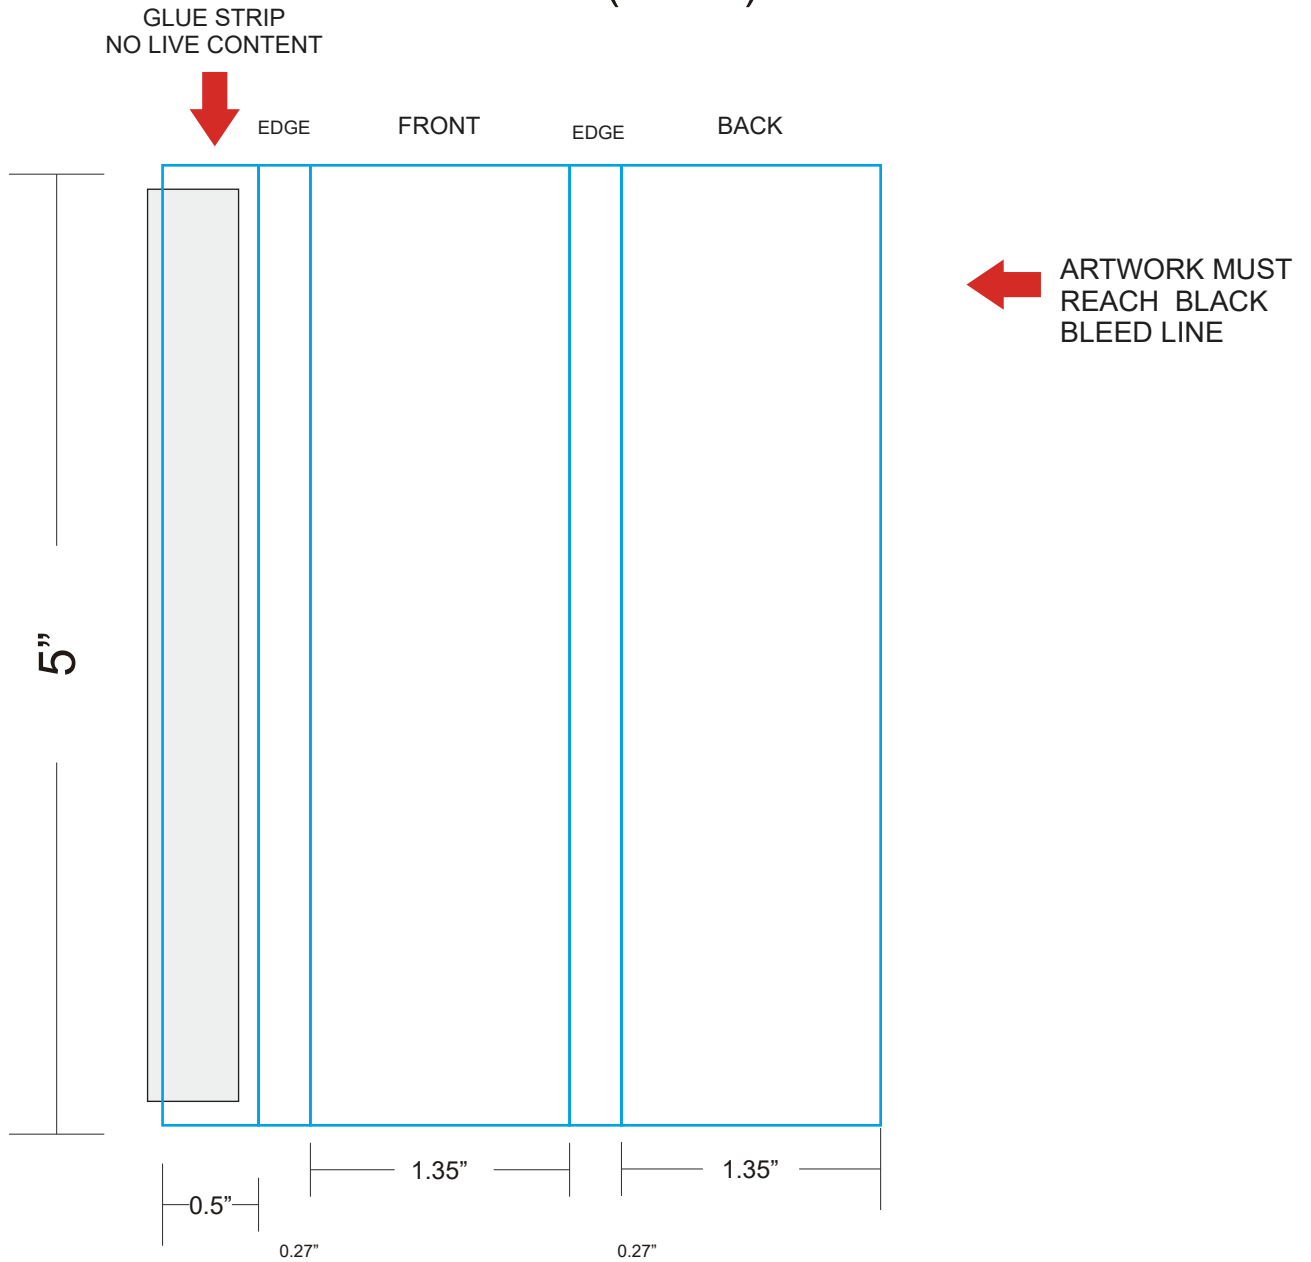

LQDV

LIQUID IV PACKET SLEEVE

Actual Size (100%)

PRODUCT DIMENSIONS: 1.375" L X 0.375" W X 5.625" H

- Red Layout Lines Do NOT Print