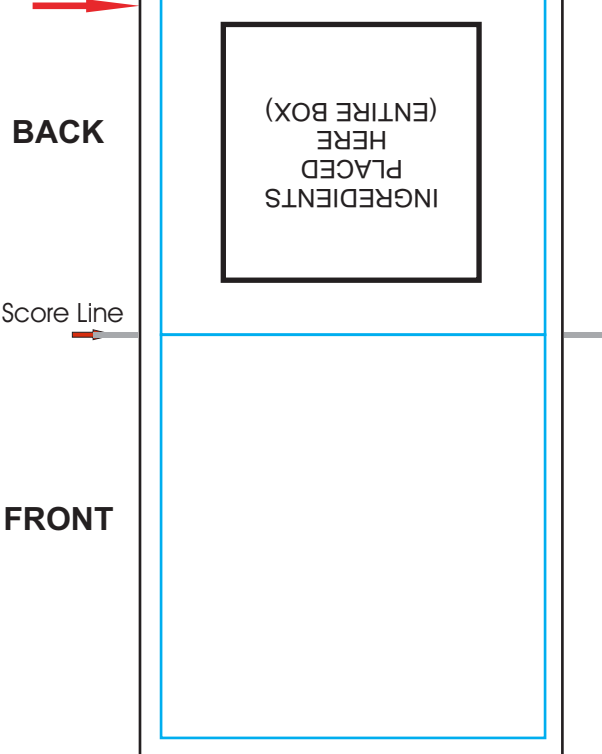

Actual Size (100%)

Print to this line
Bleed Line