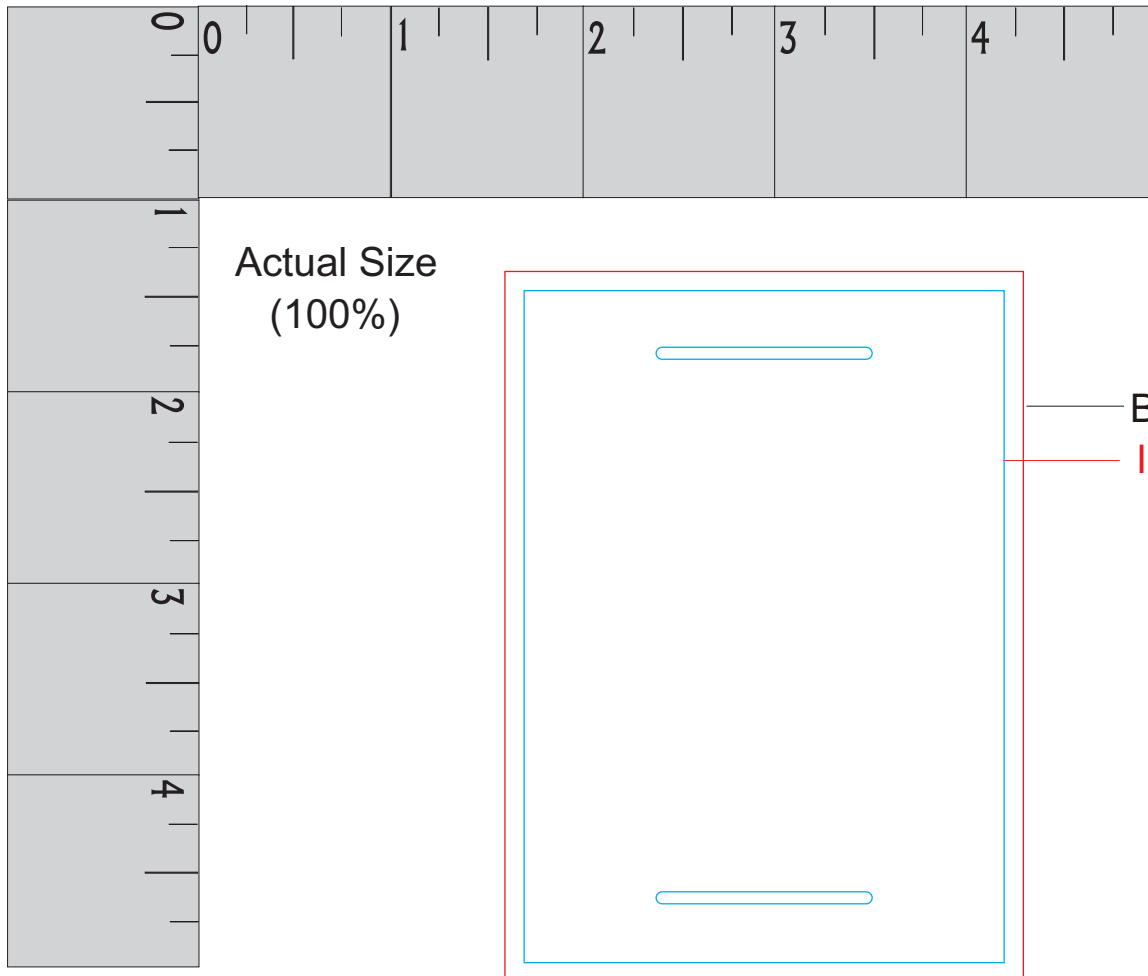

TOWER BUCKLE - SMALL

4CP TOWER BUCKLE - STOCK DESIGN

Actual Size
(100%)

Our Default
Stock Design:
TWILIGHT

IMPORTANT NOTES:

These are printed on **SILVER FOIL BOARD** stock.

Anything shown as "white" will be a knockout to the silver foil.

If you want something to actually print white, please color that **PINK**.

If you prefer to have 'LA LUMIÈRE COLLECTION' removed, we can do that and your art will be centered in that square.

- Blue Layout Lines Do NOT Print.

Buckle Size = 2.50" x 3.50"

- Imprint Area = 1.30" x 1.10"

**Or
Choose
One
Of These
Designs:**

Rather than
"Twilight" above,
Please use
Stock Design noted below:

SUNBURST

STARLIGHT

STARBURST

SPARKLE

 - Blue Layout Lines Do NOT Print.

Buckle Size = 2.50" x 3.50"