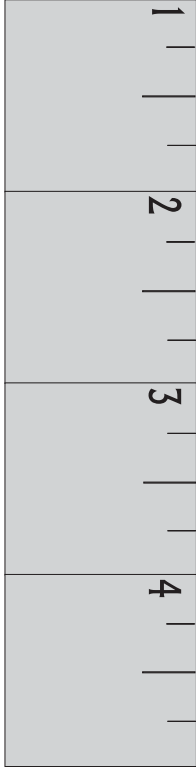

TOWER BUCKLE - SMALL

4CP TOWER BUCKLE - STOCK DESIGN

Actual Size
(100%)

Our Default
Stock Design:
TWILIGHT

IMPORTANT NOTES:

These are printed on **SILVER FOIL BOARD** stock.

Anything shown as "white" will be a knockout to the silver foil.

If you want something to actually print white, please color that **PINK**.

If you prefer to have 'LA LUMIÈRE COLLECTION' removed, we can do that and your art will be centered in that square.

- Blue Layout Lines Do NOT Print.

Buckle Size = 2.50" x 3.50"

- Imprint Area = 1.30" x 1.10"

**Or
Choose
One
Of These
Designs:**

Rather than
"Twilight" above,
Please use
Stock Design noted below:

SUNBURST

STARLIGHT

STARBURST

SPARKLE

 - Blue Layout Lines Do NOT Print.

Buckle Size = 2.50" x 3.50"