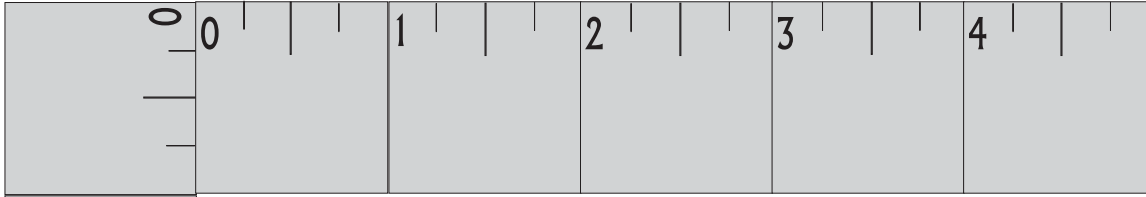

TOWER BUCKLE - SMALL

4CP TOWER BUCKLE - STOCK DESIGN

Actual Size
(100%)

Our Default
Stock Design:
TWILIGHT

IMPORTANT NOTES:

These are printed on **SILVER FOIL BOARD** stock.

Anything shown as "white" will be a knockout to the silver foil.

If you want something to actually print white, please color that **PINK**.

If you prefer to have 'LA LUMIÈRE COLLECTION' removed, we can do that and your art will be centered in that square.

- Blue Layout Lines Do NOT Print.

Buckle Size = 2.50" x 3.50"

- Imprint Area = 1.30" x 1.10"

**Or
Choose
One
Of These
Designs:**

Rather than
"Twilight" above,
Please use
Stock Design noted below:

SUNBURST

STARLIGHT

STARBURST

SPARKLE

 - Blue Layout Lines Do NOT Print.

Buckle Size = 2.50" x 3.50"