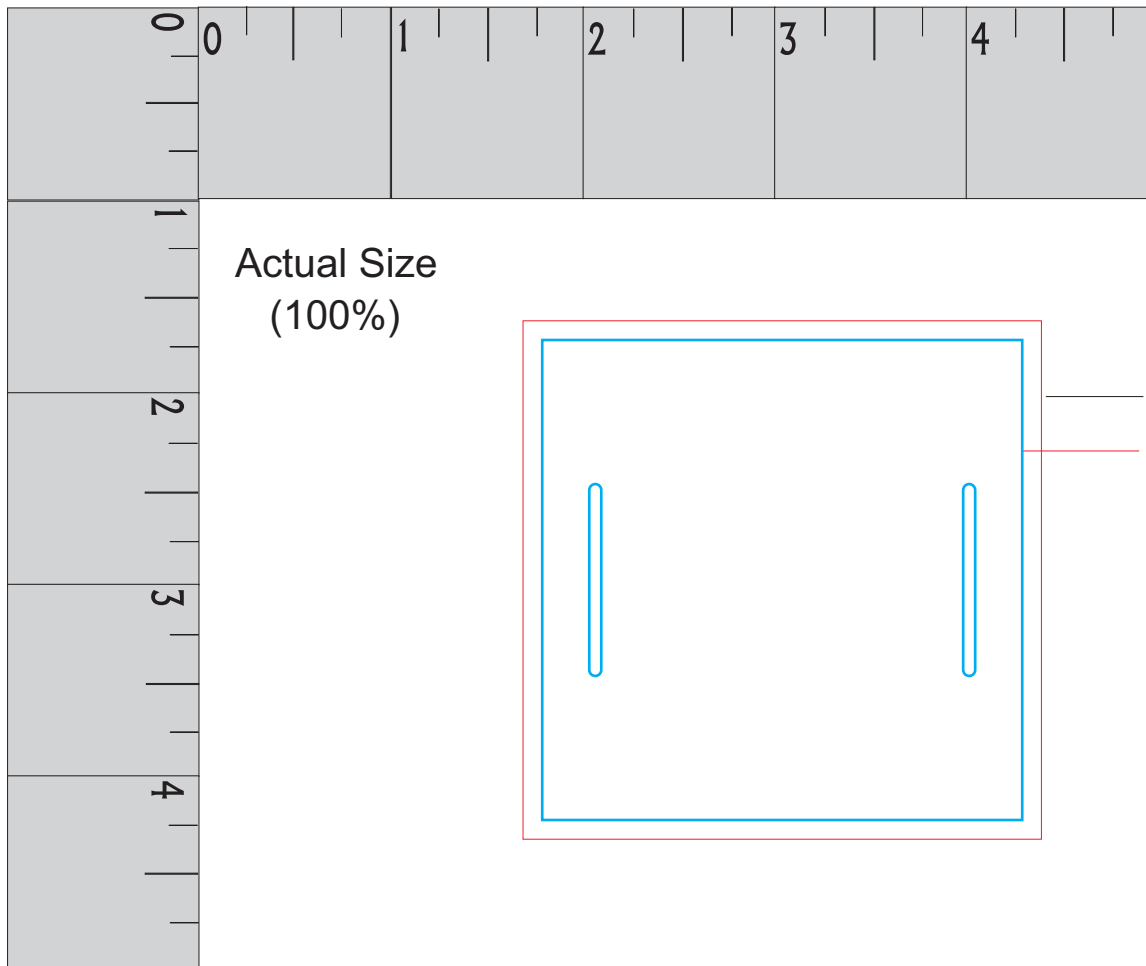

BUCKLE - SMALL

4CP BUCKLE - STOCK DESIGN

Actual Size
(100%)

Our Default
Stock Design:
TWILIGHT

IMPORTANT NOTES:

These are printed on **SILVER FOIL BOARD** stock.

Anything shown as "white" will be a knockout to the silver foil.

If you want something to actually print white, please color that **PINK**.

If you prefer to have 'LA LUMIÈRE COLLECTION' removed, we can do that and your art will be centered in that square.

- Blue Layout Lines Do NOT Print.

Buckle Size = 2.50" x 2.50"

- Imprint Area = 1.20" x 0.8"

**Or
Choose
One
Of These
Designs:**

Rather than
"Twilight" above,
Please use
Stock Design noted below:

SUNBURST

STARLIGHT

STARBURST

SPARKLE

Bleed Line

Imprint Area

- Blue Layout Lines Do NOT Print.

Buckle Size = 2.50" x 2.50"