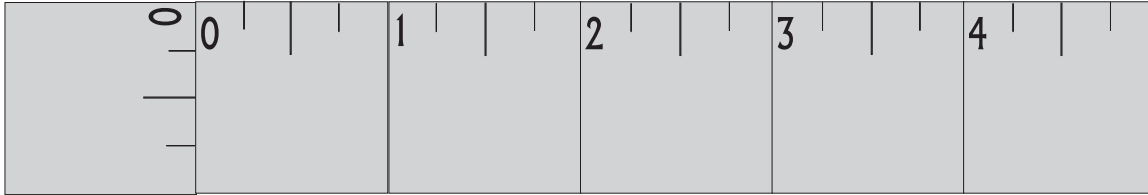

BUCKLE - SMALL

4CP BUCKLE - STOCK DESIGN

Actual Size
(100%)

Our Default
Stock Design:
TWILIGHT

IMPORTANT NOTES:

These are printed on **SILVER FOIL BOARD** stock.

Anything shown as "white" will be a knockout to the silver foil.

If you want something to actually print white, please color that **PINK**.

If you prefer to have 'LA LUMIÈRE COLLECTION' removed, we can do that and your art will be centered in that square.

- Blue Layout Lines Do NOT Print.

Buckle Size = 2.50" x 2.50"

- Imprint Area = 1.20" x 0.8"

**Or
Choose
One
Of These
Designs:**

Rather than
"Twilight" above,
Please use
Stock Design noted below:

SUNBURST

STARLIGHT

STARBURST

SPARKLE

Bleed Line

Imprint Area

- Blue Layout Lines Do NOT Print.

Buckle Size = 2.50" x 2.50"