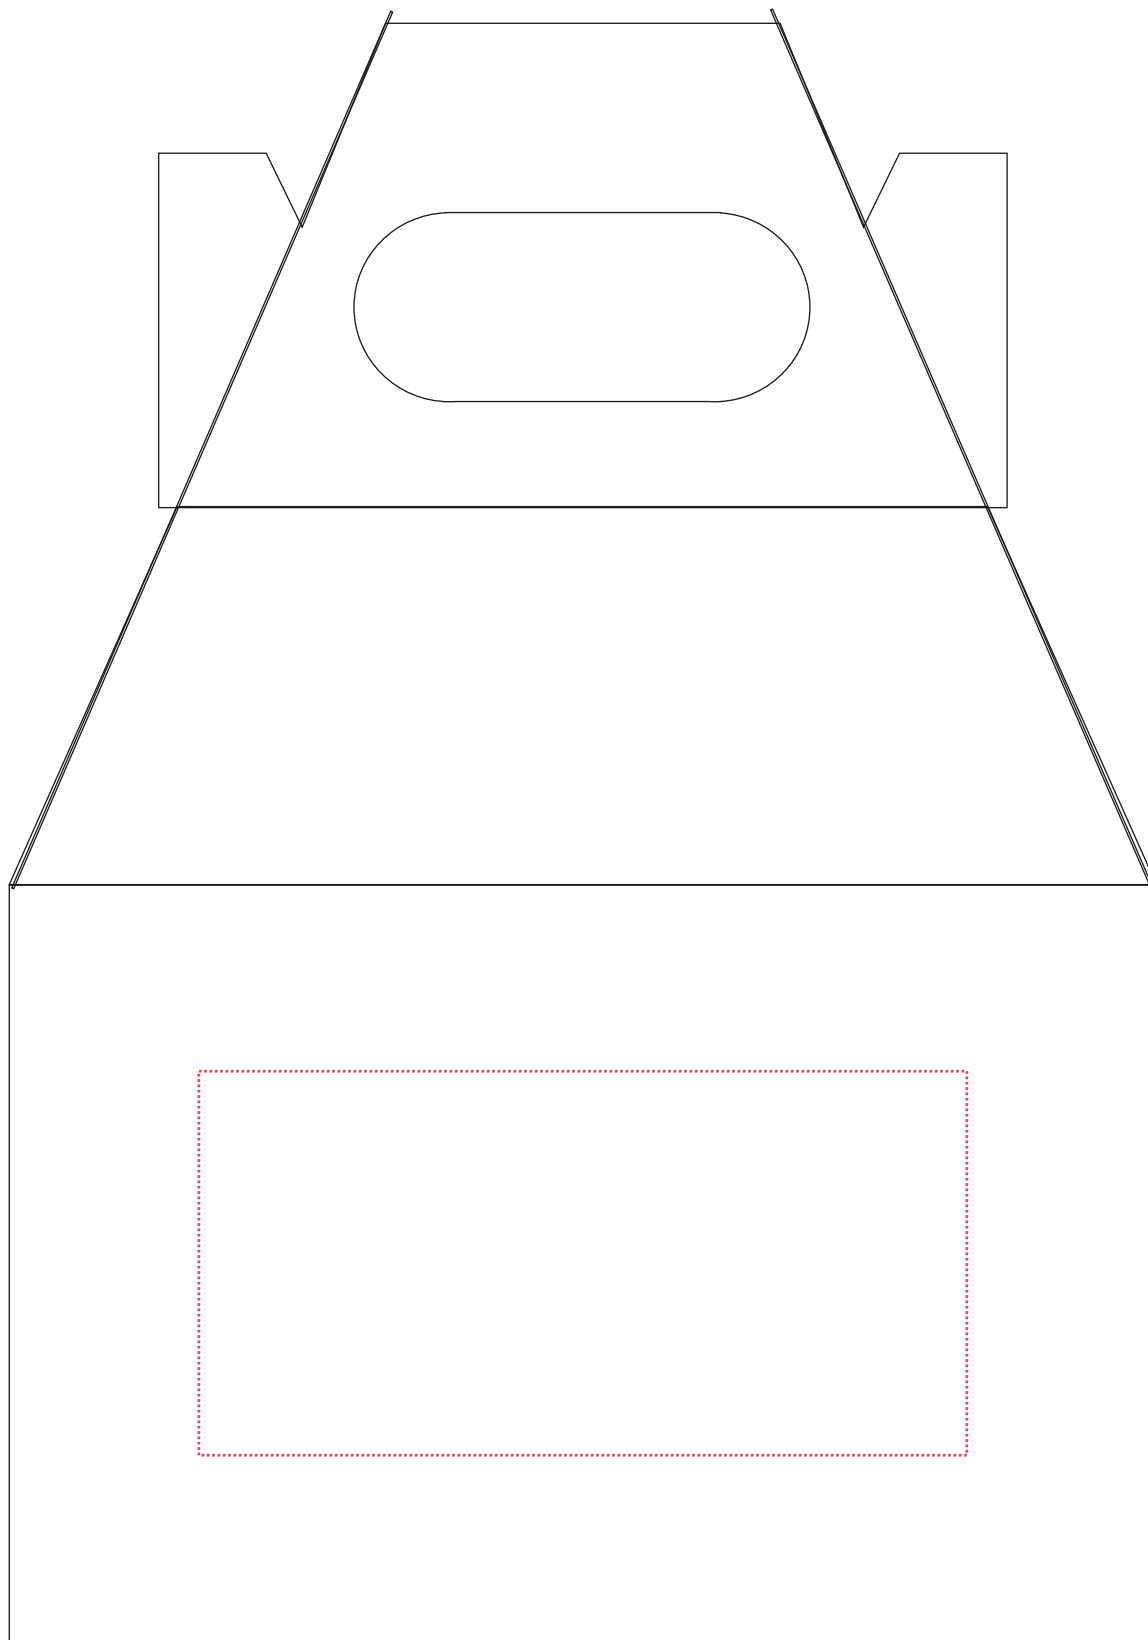

LGBX* LARGE GABLE BOX

IMPRINT SIZE: 4.00"W X 2.00"H
PRODUCT DIMENSIONS: 4.0"L X 6.0"W X 8.5"H

- Red Layout Lines Do NOT Print.