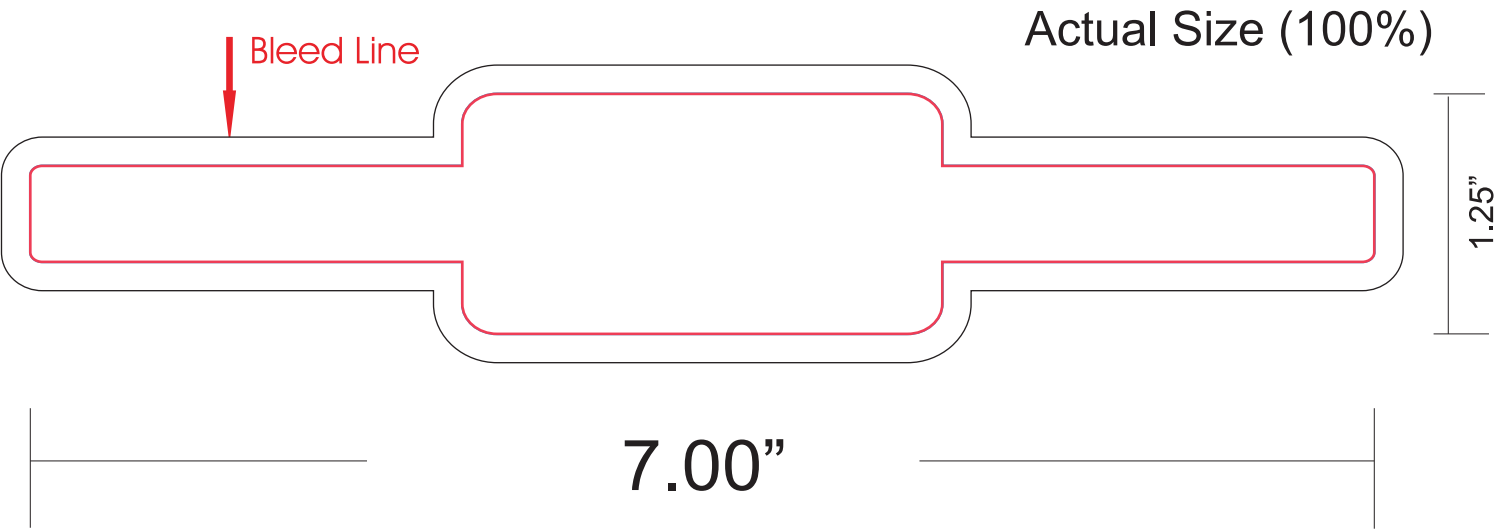

# LCPC - Large Clear Pillow Case

**LABEL DIMENSIONS: 4.85H X 1.00"W**

 - Red Layout Lines Do NOT Print.