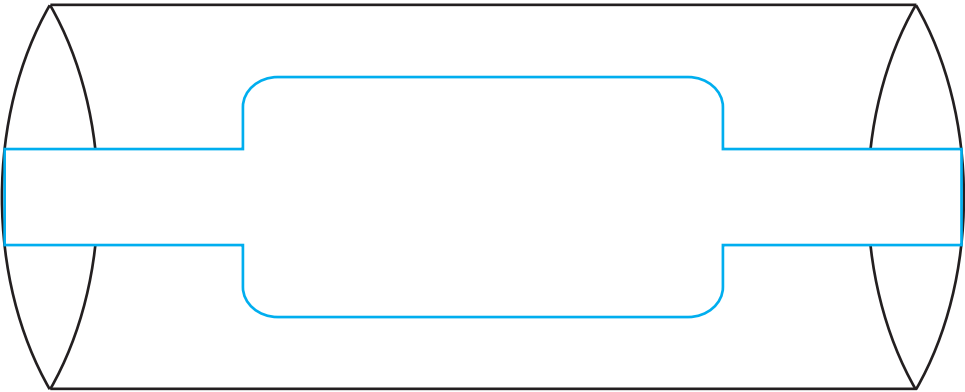

# LCPC - Large Clear Pillow Case

**LABEL DIMENSIONS: 4.85H X 1.00"W**

 - Red Layout Lines Do NOT Print.