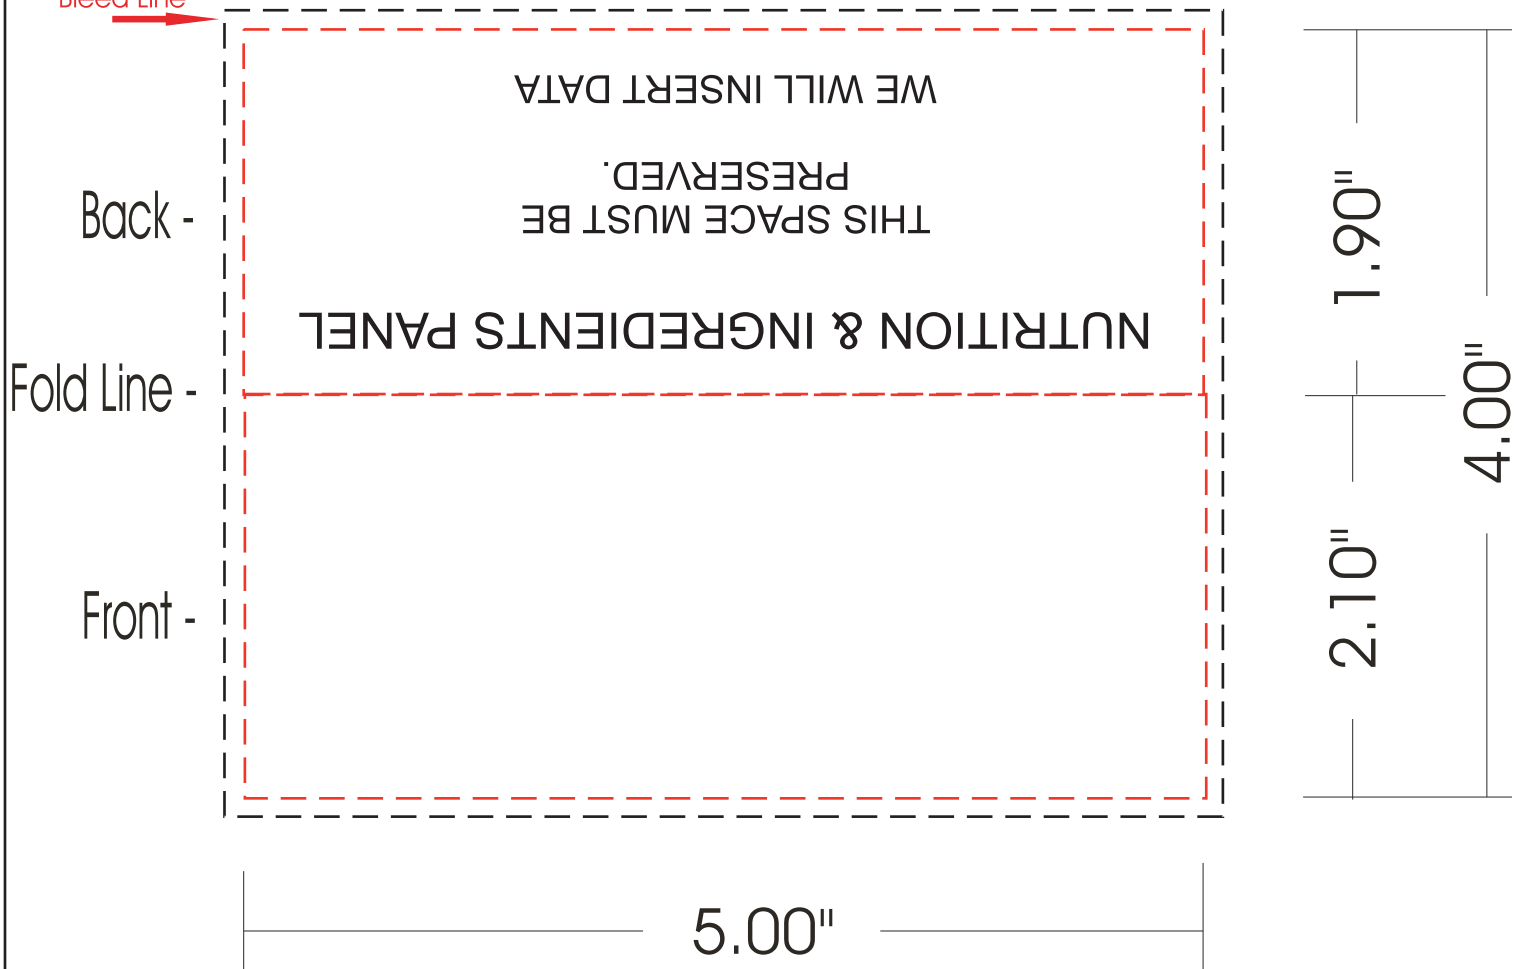

HB - 5" HEADER CARD - 5"

Actual Size (100%)

Print to this line
Bleed Line

HEADER DIMENSIONS: 5"H X 4"W

- Red Layout Lines Do NOT Print.