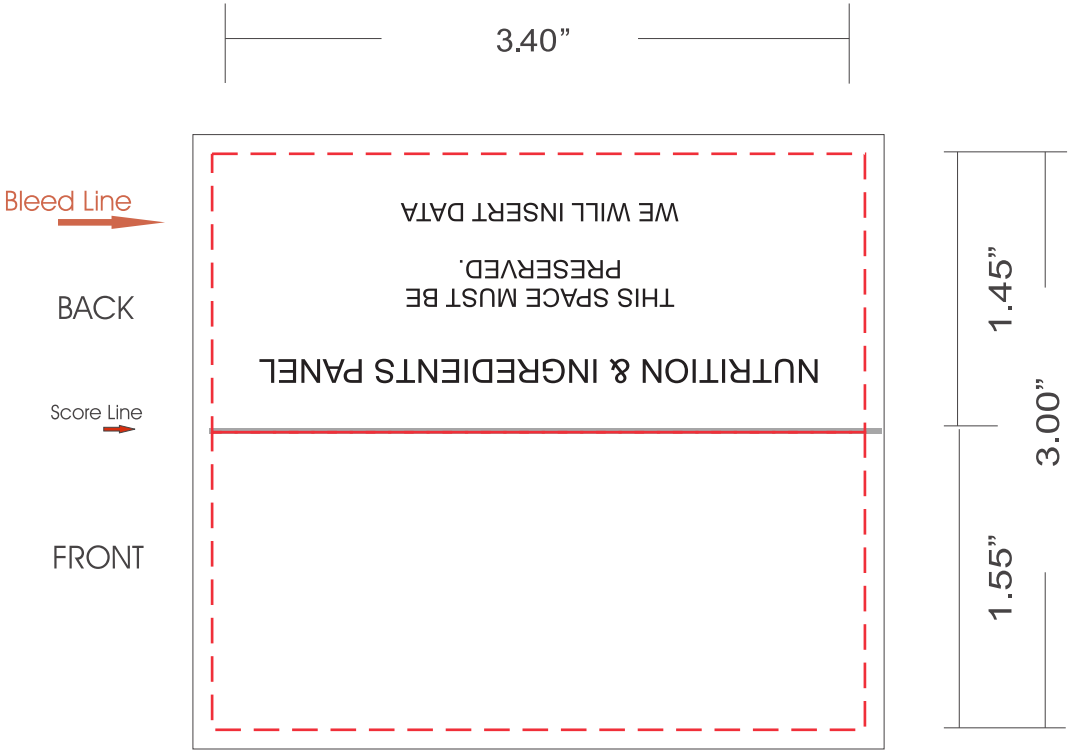

HB - 3" HEADER CARD - 3"

Actual Size (100%)

HEADER DIMENSIONS: 3.40"W x 3.00"H

 - Red Layout Lines Do NOT Print.