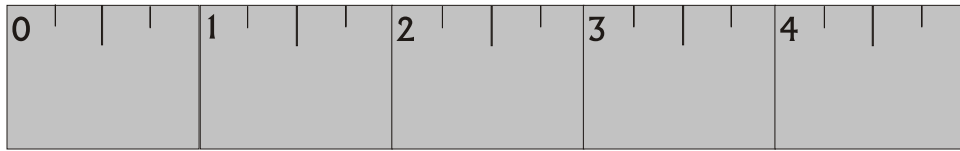

GTRV

GATORADE PACKET SLEEVE

Actual Size (100%)

PRODUCT DIMENSIONS: 1.375" L X 0.375" W X 5.625" H

- Red Layout Lines Do NOT Print