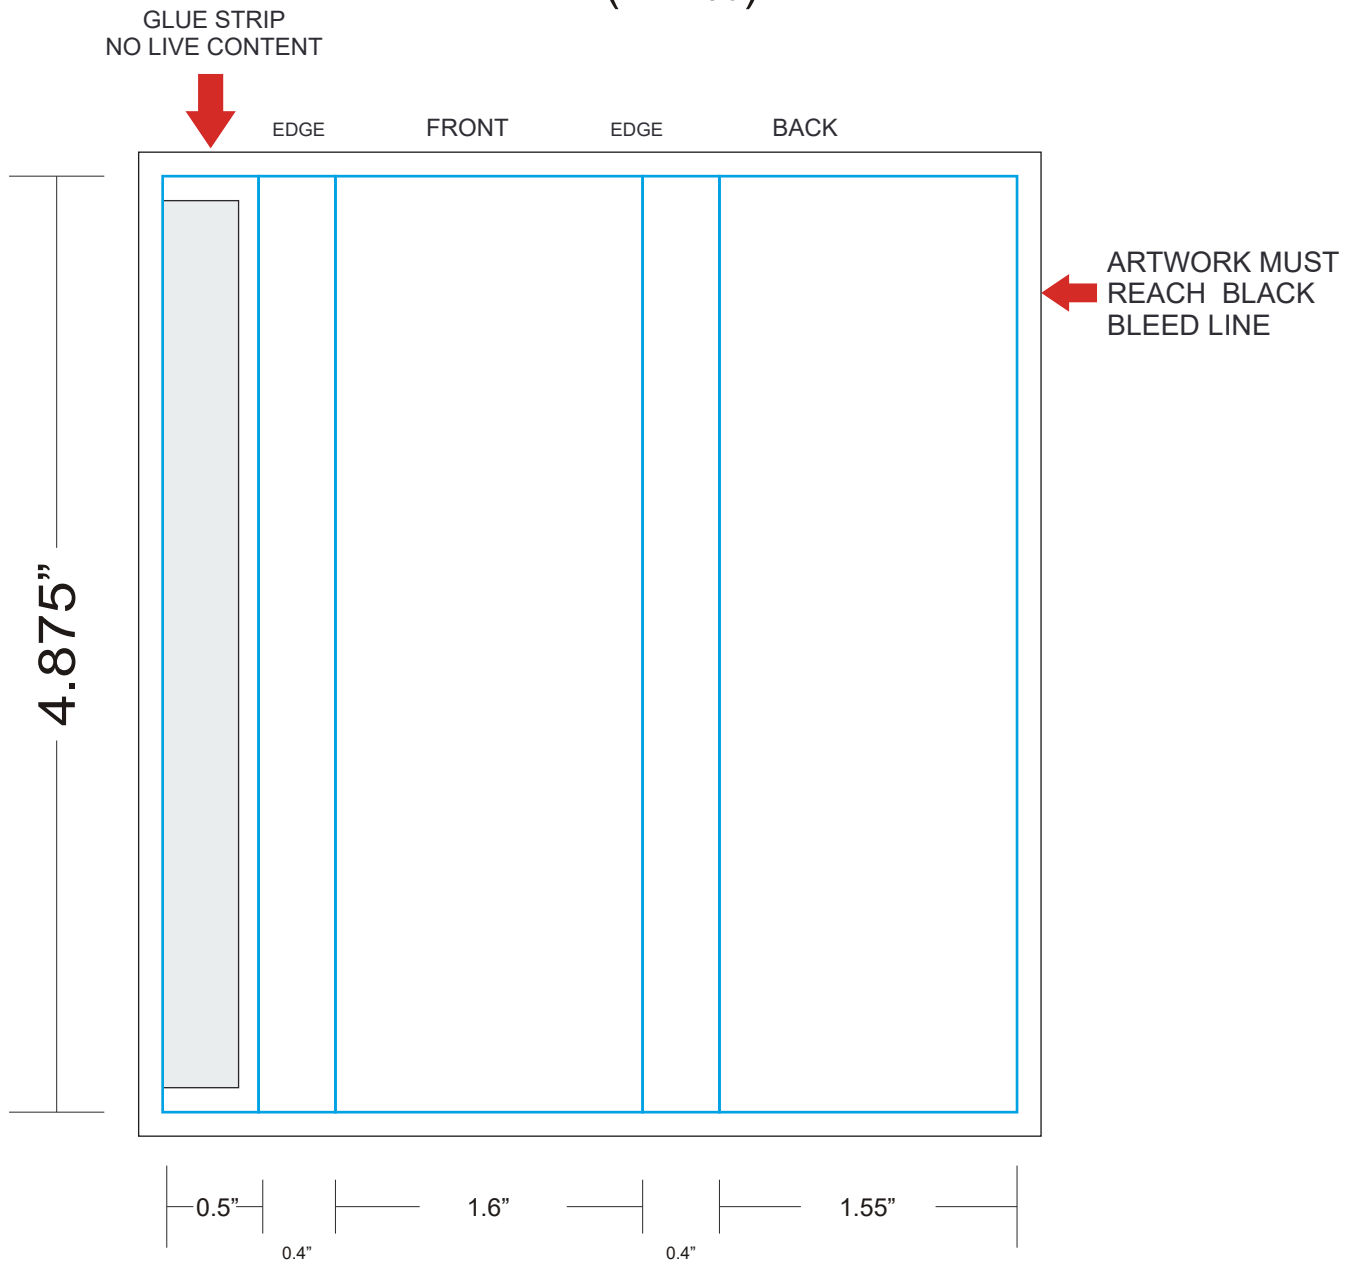

GTRV

GATORADE PACKET SLEEVE

Actual Size (100%)

PRODUCT DIMENSIONS: 1.375" L X 0.375" W X 5.625" H

- Red Layout Lines Do NOT Print