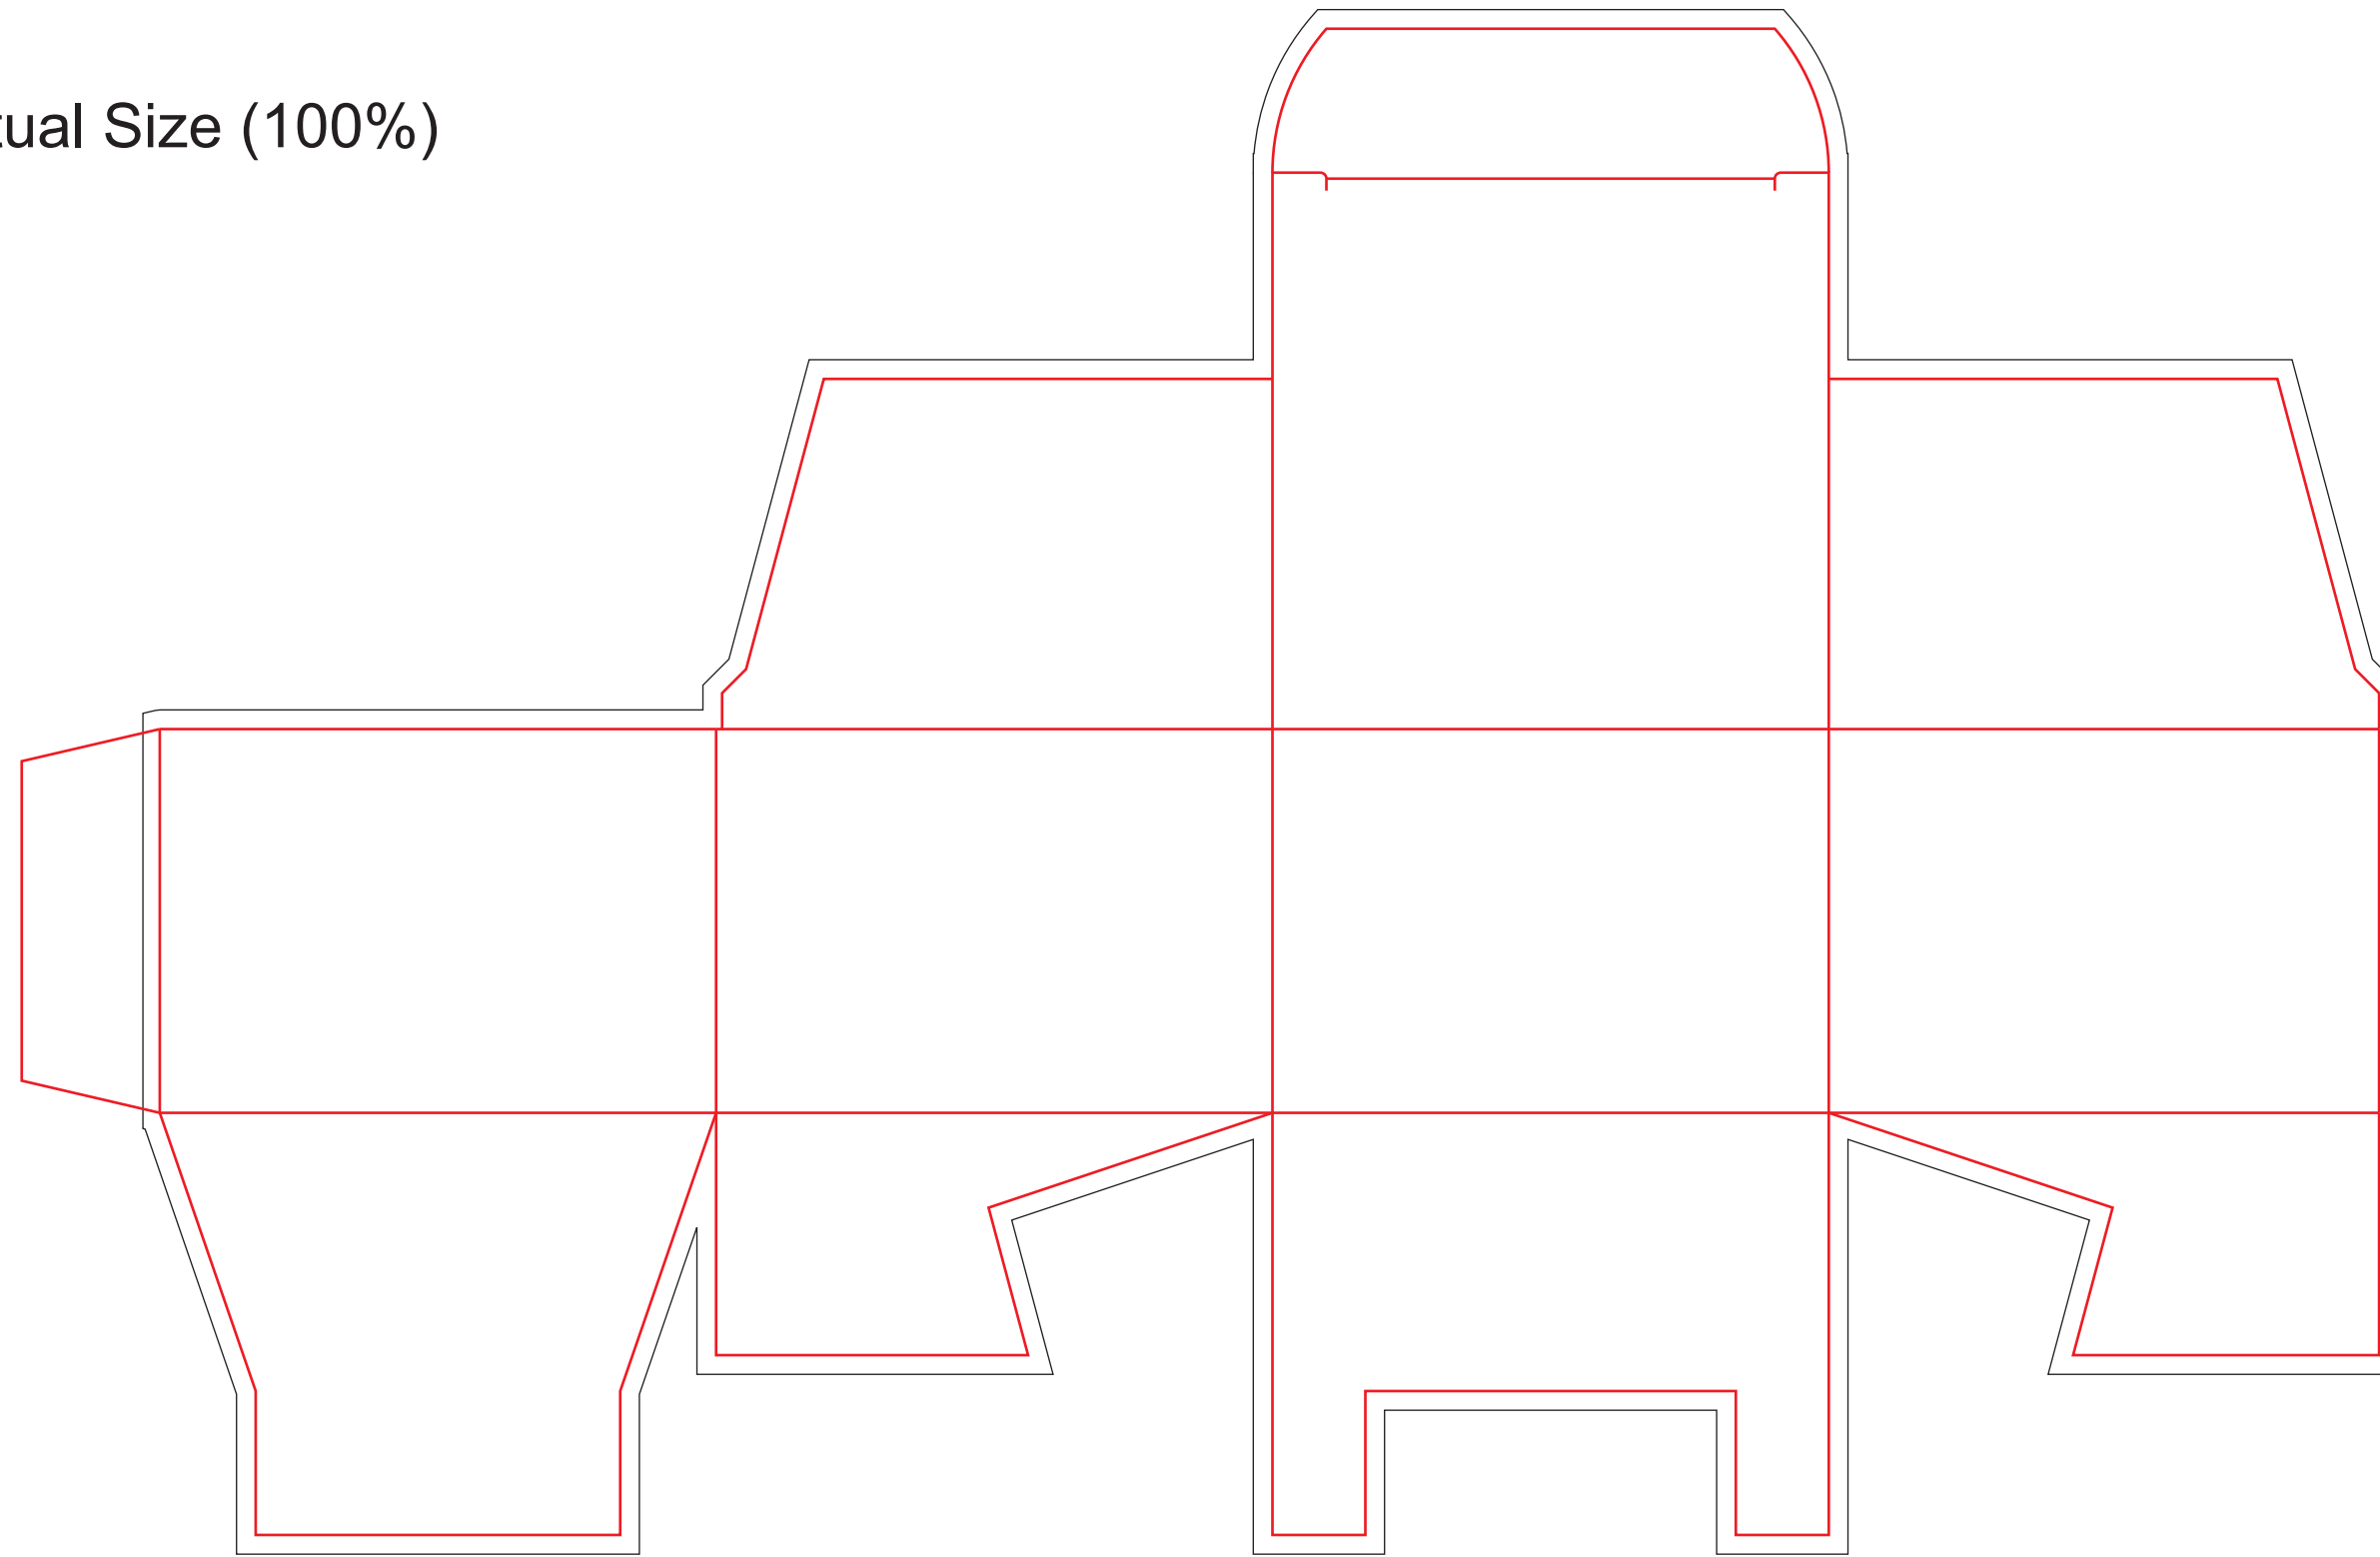

# GGSM GALA GIFT BOX MEDIUM

Actual Size (100%)

-  - Red Layout Lines Do NOT Print.
-  - Black Layout Lines are Bleed Areas