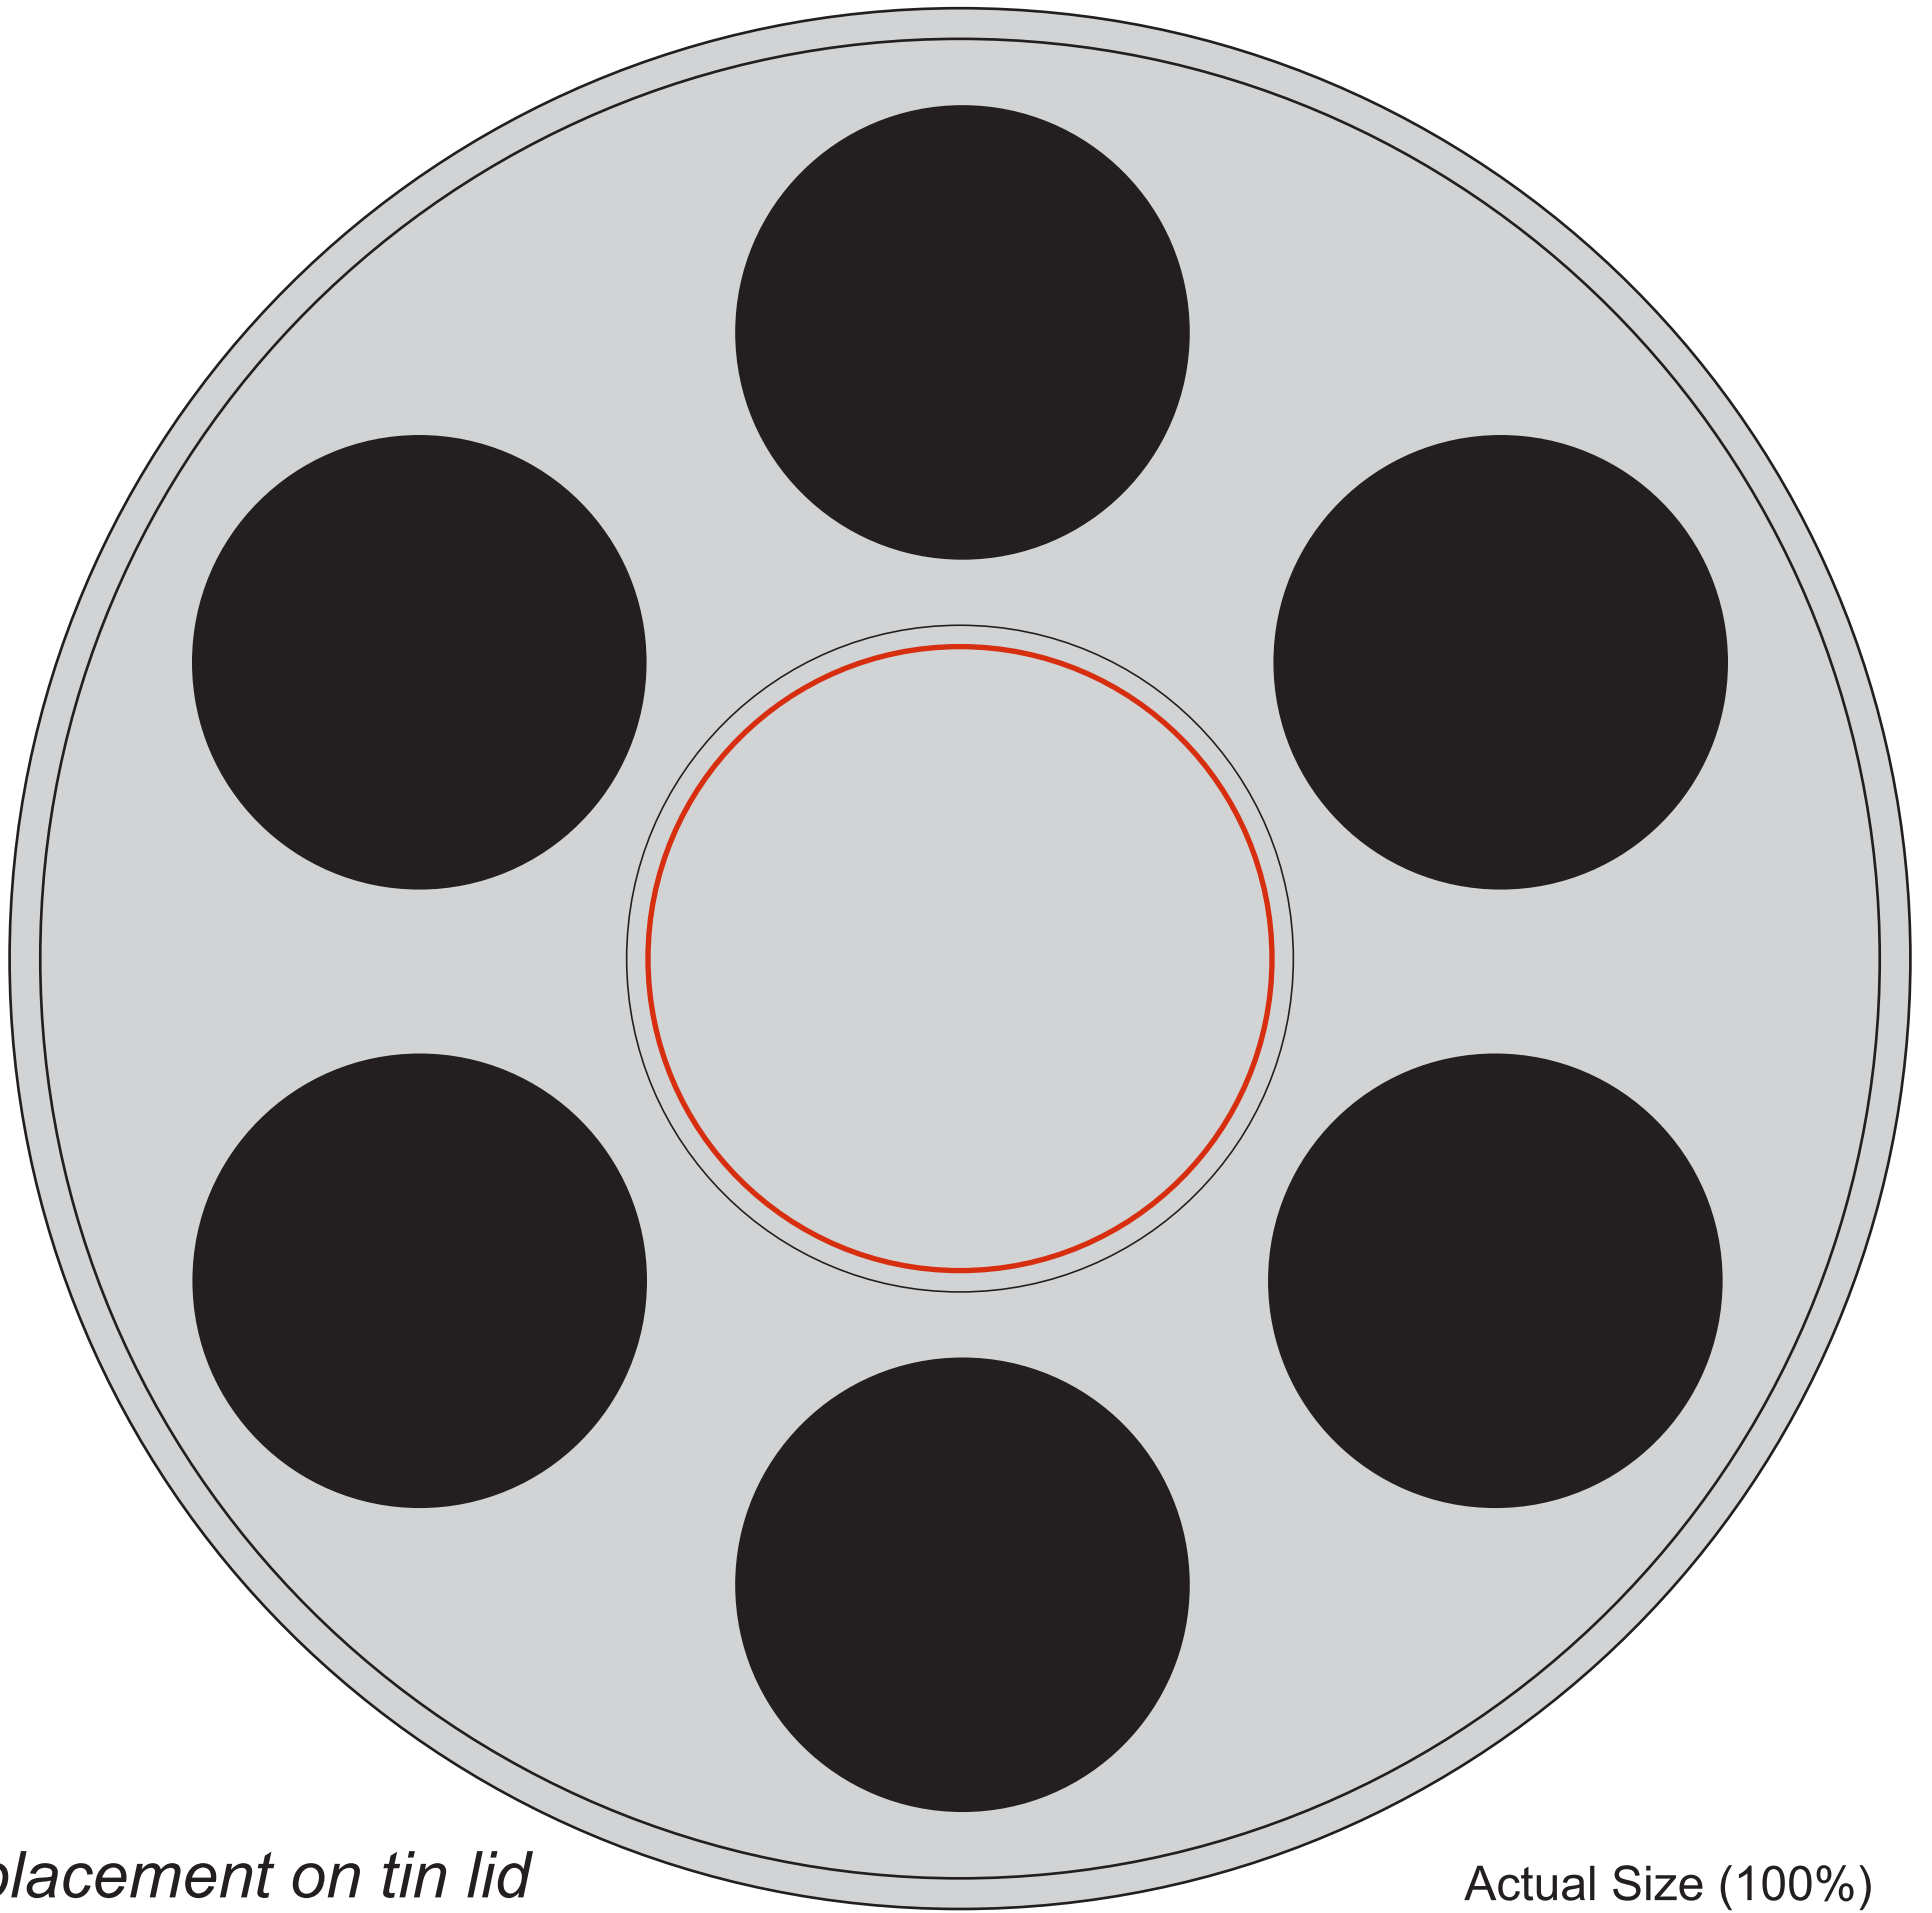

# FT FILM REEL TIN - LARGE

**PRODUCT DIMENSIONS: 9-7/8" W X 1-15/16" H**  
**IMPRINT DIMENSIONS: 3.25" DIAMETER**

 - Red Layout Lines Do NOT Print.