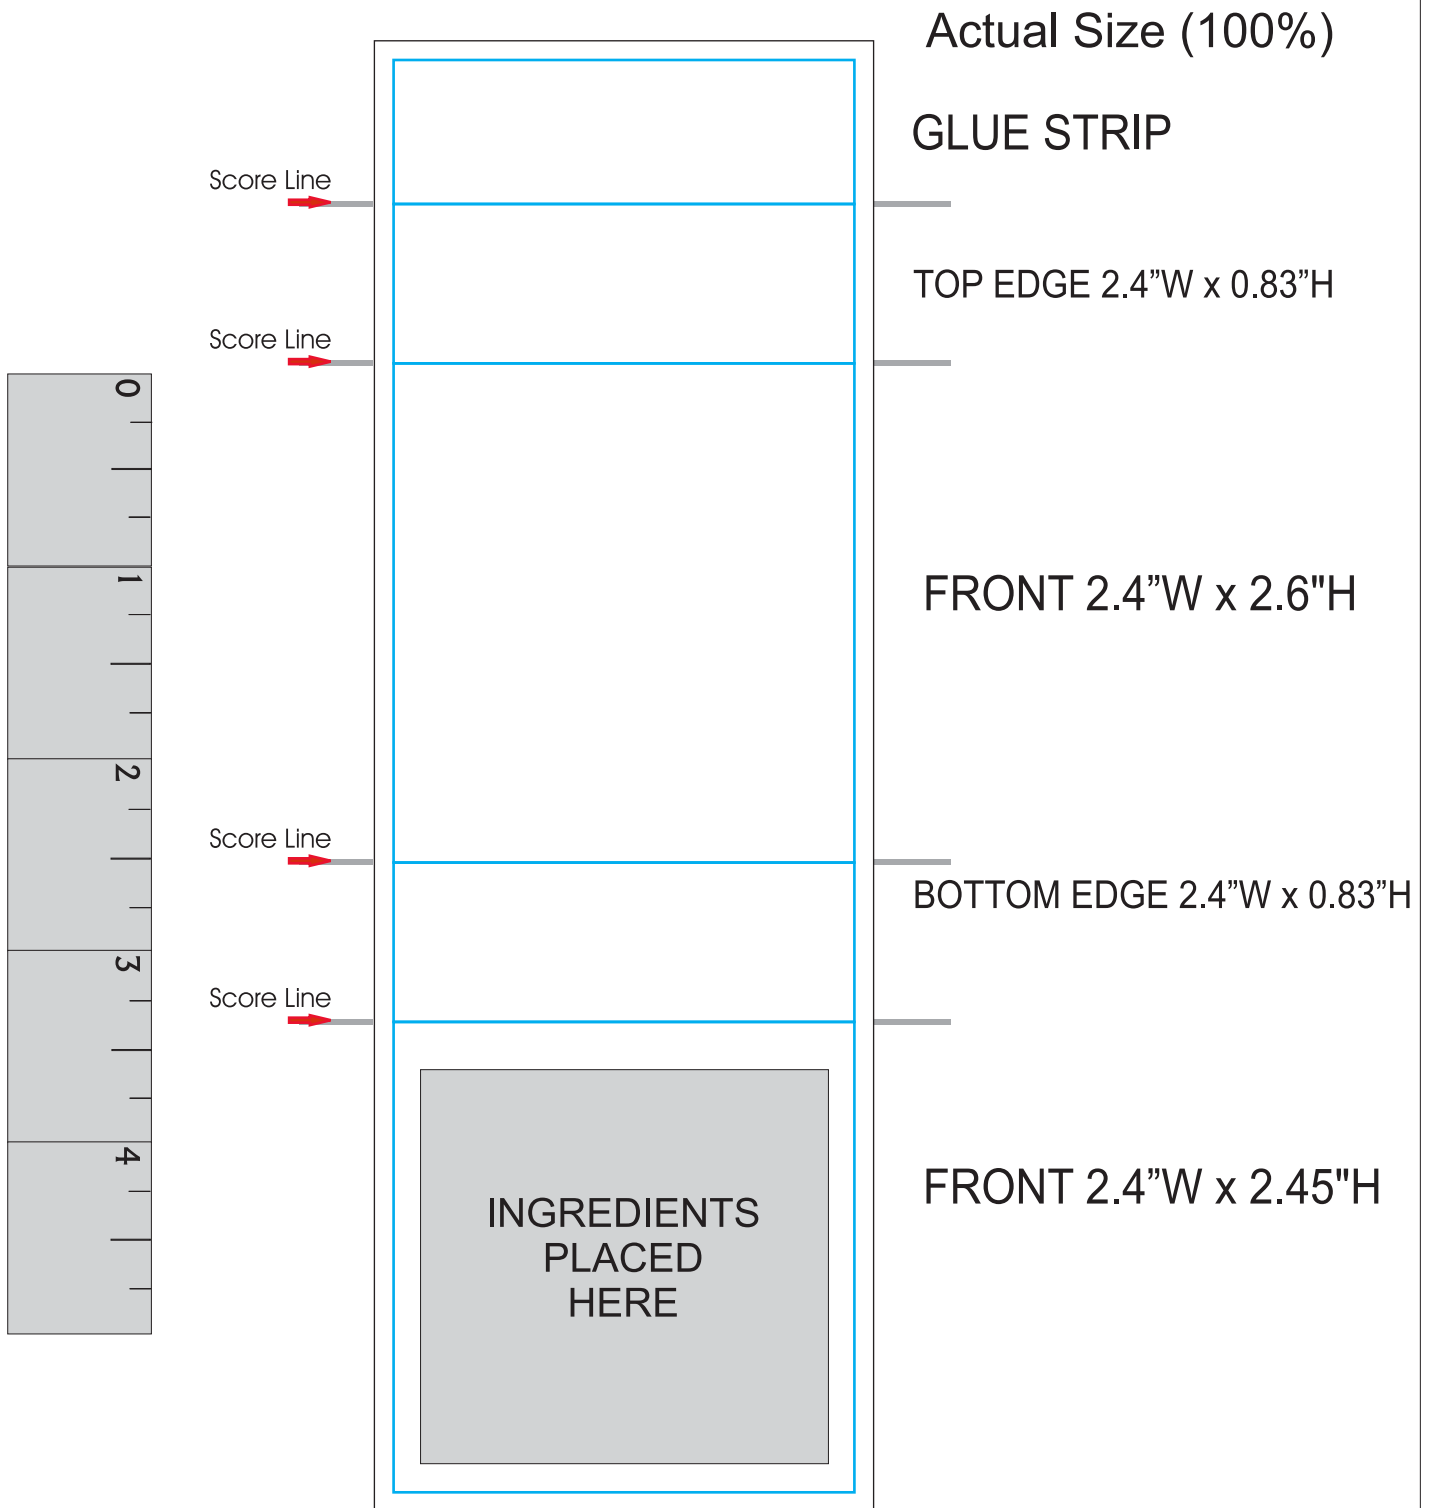

EOG3 CHOCOLATE COVERED OREO® GIFT BOX - 3 PACK CUSTOM SLEEVE

 - Red Layout Lines Do NOT Print.