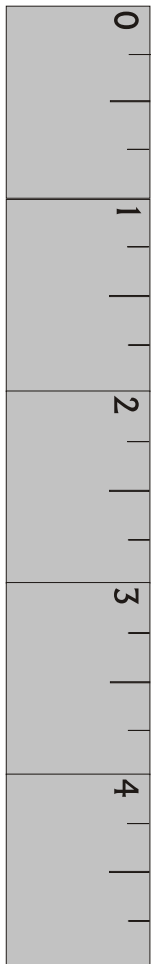

# DMD DIAMOND GEM CONTAINER LABEL

Actual Size (100%)

Enlarged (300%)

LABEL SIZE: 1.2"D  
PRODUCT DIMENSIONS: 1.75"L x 2.1"W

- Red Layout Lines Do NOT Print.

asi/71685 • ppai 113793 • sage 56349