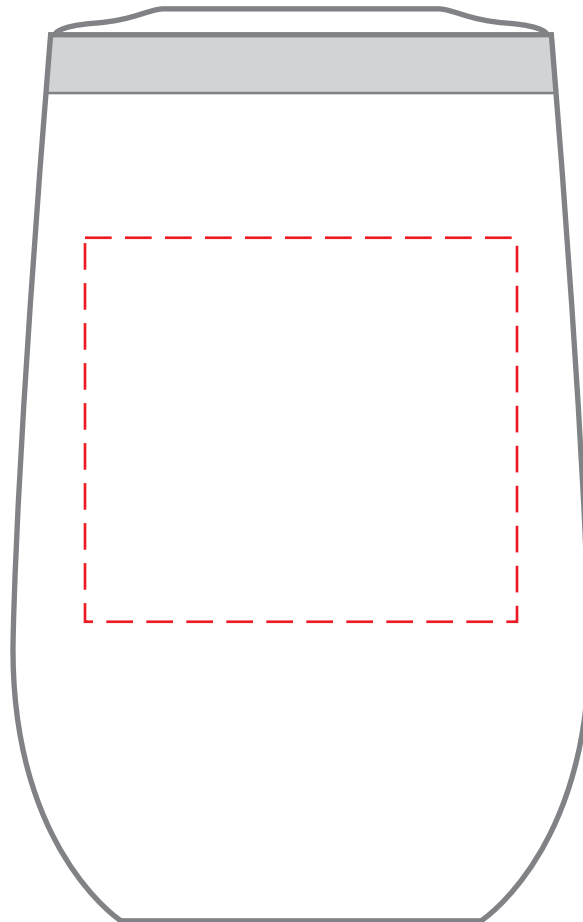

DGSM-MVM

12 oz. Stemless Wine Tumbler w/ Plastic Liner
DIRECT IMPRINT

Actual Size (100%)

IMPRINT AREA: 2.25"W X 2"H

 - Red Layout Lines Do NOT Print.

DGSM-MVM

12 oz. Stemless Wine Tumbler w/ Plastic Liner

LASER

Actual Size (100%)

IMPRINT AREA: 2.25"W X 2"H

 - Red Layout Lines Do NOT Print.

DGSM-MVM
12 oz. Stemless Wine Tumbler w/ Plastic Liner
FULL COLOR - WRAP

Actual Size (100%)

IMPRINT AREA: 10.25"W X 3.15"H

- Red Layout Lines Do NOT Print.

DGSM-MVM

12 oz. Stemless Wine Tumbler w/ Plastic Liner
FULL COLOR - SIDE

Actual Size (100%)

IMPRINT AREA: 2.75"W X 2.75"H

- Red Layout Lines Do NOT Print.

DGSM-MVM CANDY CUBE - SQUARE LABEL

Actual Size (100%)

 - Red Layout Lines Do NOT Print.

DGSM-MVM CANDY CUBE - ROUND LABEL

Actual Size (100%)

- Red Layout Lines Do NOT Print.

DGSM-MVM

4 COLOR PROCESS MAILER BOX

Item shown for placement and fill.

Actual Size (100%)