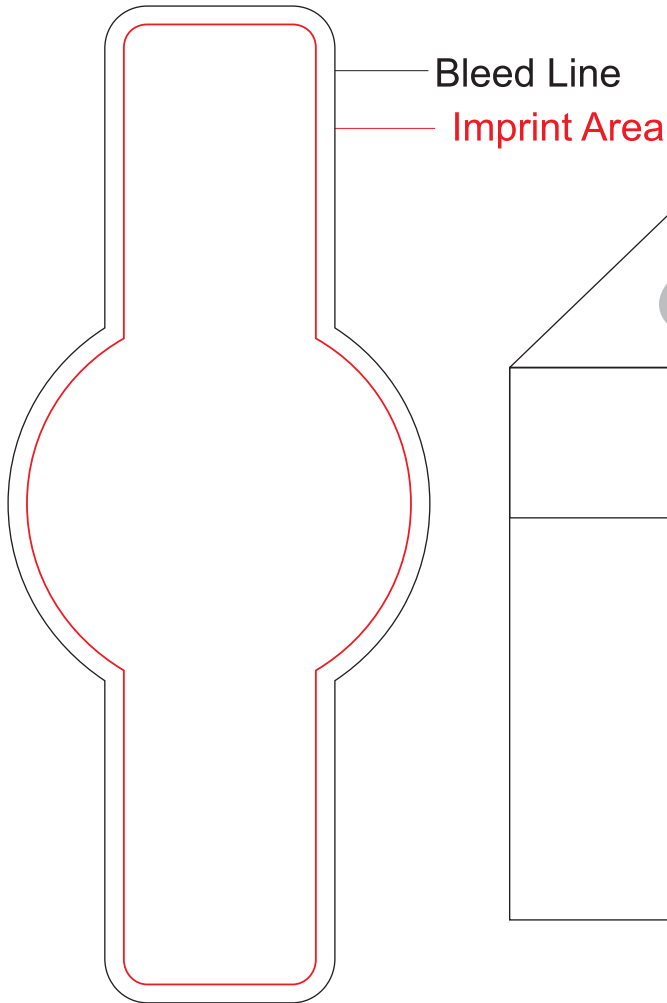

Actual Size (100%)

IMPRINT AREA: 2.25"W X 2"H

 - Red Layout Lines Do NOT Print.

DGSM-MVM
12 oz. Stemless Wine Tumbler w/ Plastic Liner
FULL COLOR - WRAP

Actual Size (100%)

IMPRINT AREA: 10.25"W X 3.15"H

- Red Layout Lines Do NOT Print.

DGSM-MVM

12 oz. Stemless Wine Tumbler w/ Plastic Liner
FULL COLOR - SIDE

Actual Size (100%)

IMPRINT AREA: 2.75"W X 2.75"H

- Red Layout Lines Do NOT Print.

DGSM-MVM CANDY CUBE - SQUARE LABEL

Actual Size (100%)

 - Red Layout Lines Do NOT Print.

DGSM-MVM CANDY CUBE - ROUND LABEL

Actual Size (100%)

- Red Layout Lines Do NOT Print.

DGSM-MVM

4 COLOR PROCESS MAILER BOX

Item shown for placement and fill.

Actual Size (100%)

- Red Layout Lines Do NOT Print.