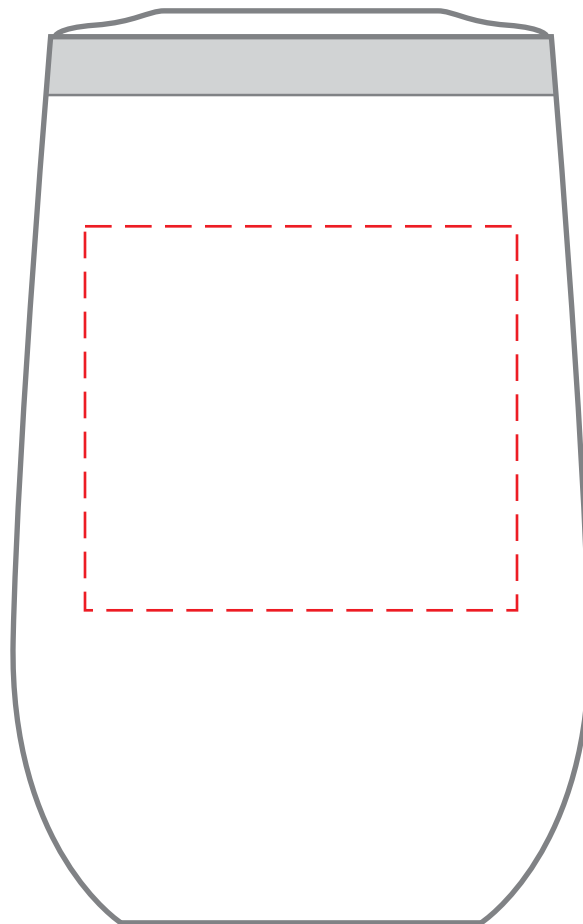

DGSM-MVM

12 oz. Stemless Wine Tumbler w/ Plastic Liner
DIRECT IMPRINT

Actual Size (100%)

IMPRINT AREA: 2.25"W X 2"H

 - Red Layout Lines Do NOT Print.

DGSM-MVM

12 oz. Stemless Wine Tumbler w/ Plastic Liner

LASER

Actual Size (100%)

IMPRINT AREA: 2.25"W X 2"H

 - Red Layout Lines Do NOT Print.

DGSM-MVM
12 oz. Stemless Wine Tumbler w/ Plastic Liner
FULL COLOR - WRAP

Actual Size (100%)

IMPRINT AREA: 10.25"W X 3.15"H

- Red Layout Lines Do NOT Print.

DGSM-MVM

12 oz. Stemless Wine Tumbler w/ Plastic Liner
FULL COLOR - SIDE

Actual Size (100%)

IMPRINT AREA: 2.75"W X 2.75"H

- Red Layout Lines Do NOT Print.

DGSM-MVM CANDY CUBE - SQUARE LABEL

Actual Size (100%)

 - Red Layout Lines Do NOT Print.

DGSM-MVM CANDY CUBE - ROUND LABEL

Actual Size (100%)

- Red Layout Lines Do NOT Print.

DGSM-MVM

4 COLOR PROCESS MAILER BOX

Item shown for placement and fill.

Actual Size (100%)