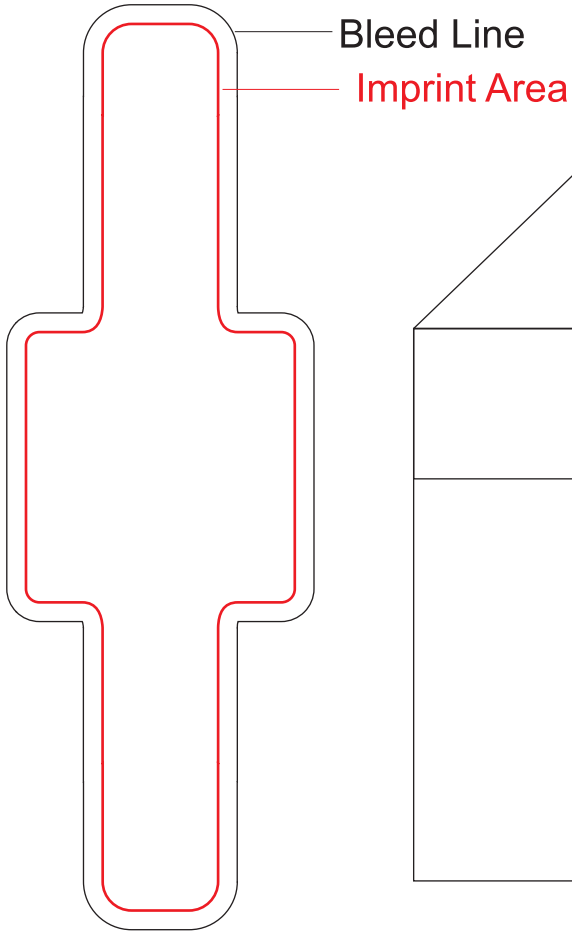

Actual Size (100%)

IMPRINT AREA: 2.25"W X 2"H

 - Red Layout Lines Do NOT Print.

DGSM-MVM
12 oz. Stemless Wine Tumbler w/ Plastic Liner
FULL COLOR - WRAP

Actual Size (100%)

IMPRINT AREA: 10.25"W X 3.15"H

- Red Layout Lines Do NOT Print.

DGSM-MVM

12 oz. Stemless Wine Tumbler w/ Plastic Liner
FULL COLOR - SIDE

Actual Size (100%)

IMPRINT AREA: 2.75"W X 2.75"H

- Red Layout Lines Do NOT Print.

DGSM-MVM CANDY CUBE - SQUARE LABEL

Actual Size (100%)

 - Red Layout Lines Do NOT Print.

DGSM-MVM CANDY CUBE - ROUND LABEL

Actual Size (100%)

- Red Layout Lines Do NOT Print.

DGSM-MVM

4 COLOR PROCESS MAILER BOX

Item shown for placement and fill.

Actual Size (100%)

- Red Layout Lines Do NOT Print.