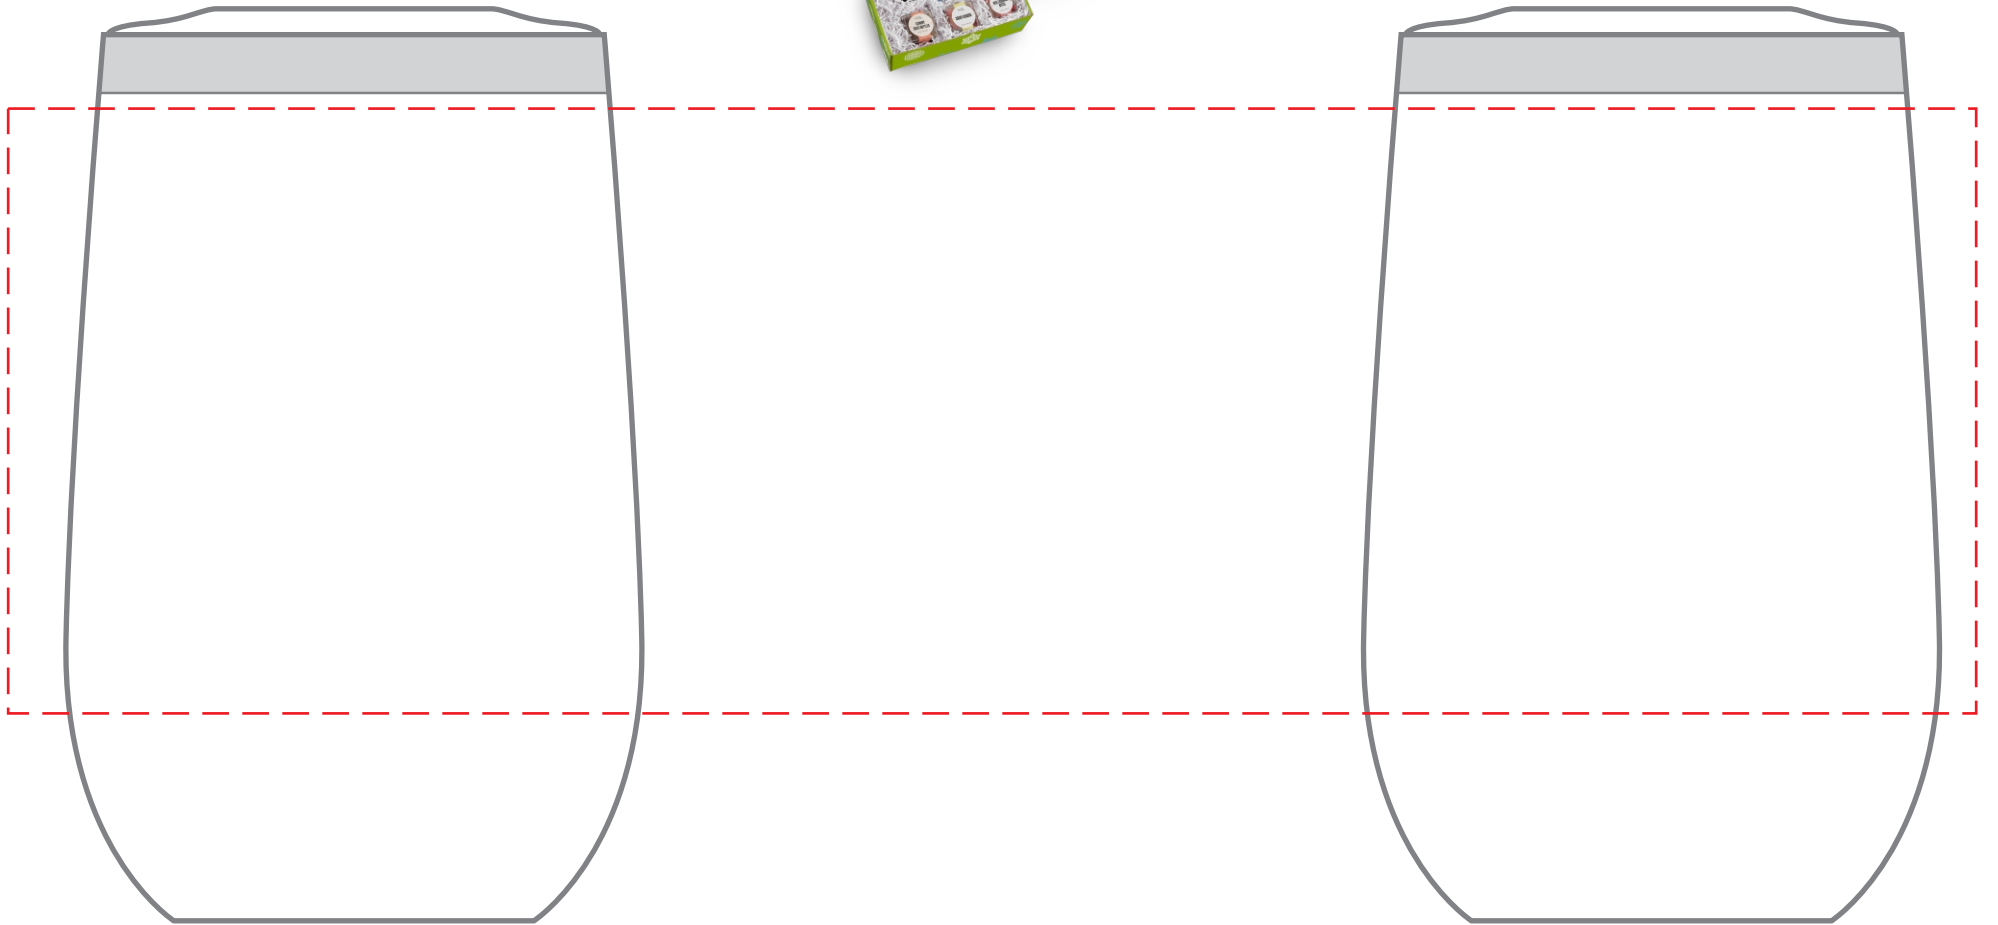

DGSM-MVM

12 oz. Stemless Wine Tumbler w/ Plastic Liner
DIRECT IMPRINT

Actual Size (100%)

IMPRINT AREA: 2.25"W X 2"H

 - Red Layout Lines Do NOT Print.

DGSM-MVM

12 oz. Stemless Wine Tumbler w/ Plastic Liner

LASER

Actual Size (100%)

IMPRINT AREA: 2.25"W X 2"H

 - Red Layout Lines Do NOT Print.

DGSM-MVM
12 oz. Stemless Wine Tumbler w/ Plastic Liner
FULL COLOR - WRAP

Actual Size (100%)

IMPRINT AREA: 10.25"W X 3.15"H

- Red Layout Lines Do NOT Print.

DGSM-MVM

12 oz. Stemless Wine Tumbler w/ Plastic Liner
FULL COLOR - SIDE

Actual Size (100%)

IMPRINT AREA: 2.75"W X 2.75"H

- Red Layout Lines Do NOT Print.

DGSM-MVM CANDY CUBE - SQUARE LABEL

Actual Size (100%)

 - Red Layout Lines Do NOT Print.

DGSM-MVM CANDY CUBE - ROUND LABEL

Actual Size (100%)

- Red Layout Lines Do NOT Print.

DGSM-MVM

4 COLOR PROCESS MAILER BOX

Item shown for placement and fill.

Actual Size (100%)