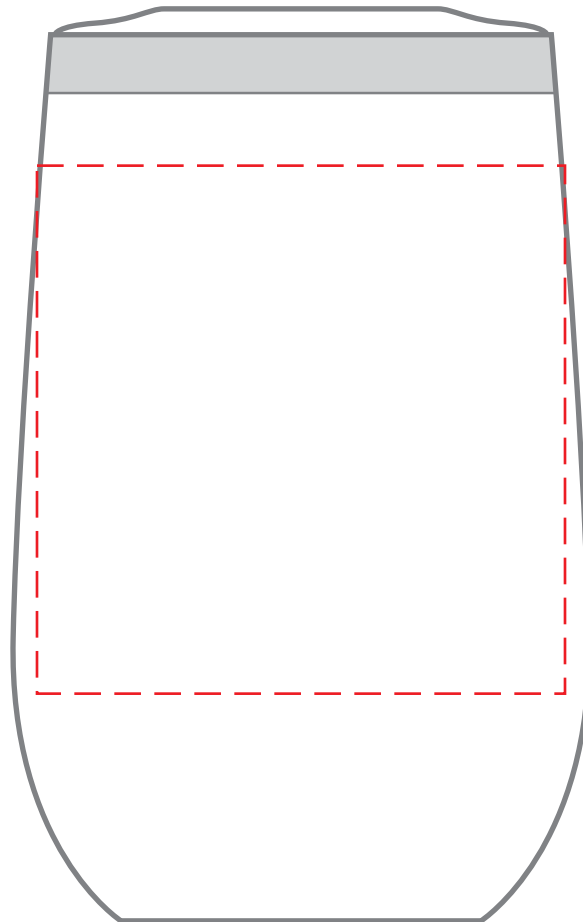

DGSM-MVM

12 oz. Stemless Wine Tumbler w/ Plastic Liner
DIRECT IMPRINT

Actual Size (100%)

IMPRINT AREA: 2.25"W X 2"H

 - Red Layout Lines Do NOT Print.

DGSM-MVM

12 oz. Stemless Wine Tumbler w/ Plastic Liner

LASER

Actual Size (100%)

IMPRINT AREA: 2.25"W X 2"H

 - Red Layout Lines Do NOT Print.

DGSM-MVM
12 oz. Stemless Wine Tumbler w/ Plastic Liner
FULL COLOR - WRAP

Actual Size (100%)

IMPRINT AREA: 10.25"W X 3.15"H

- Red Layout Lines Do NOT Print.

DGSM-MVM

12 oz. Stemless Wine Tumbler w/ Plastic Liner
FULL COLOR - SIDE

Actual Size (100%)

IMPRINT AREA: 2.75"W X 2.75"H

- Red Layout Lines Do NOT Print.

DGSM-MVM CANDY CUBE - SQUARE LABEL

Actual Size (100%)

 - Red Layout Lines Do NOT Print.

DGSM-MVM CANDY CUBE - ROUND LABEL

Actual Size (100%)

- Red Layout Lines Do NOT Print.

DGSM-MVM

4 COLOR PROCESS MAILER BOX

Item shown for placement and fill.

Actual Size (100%)