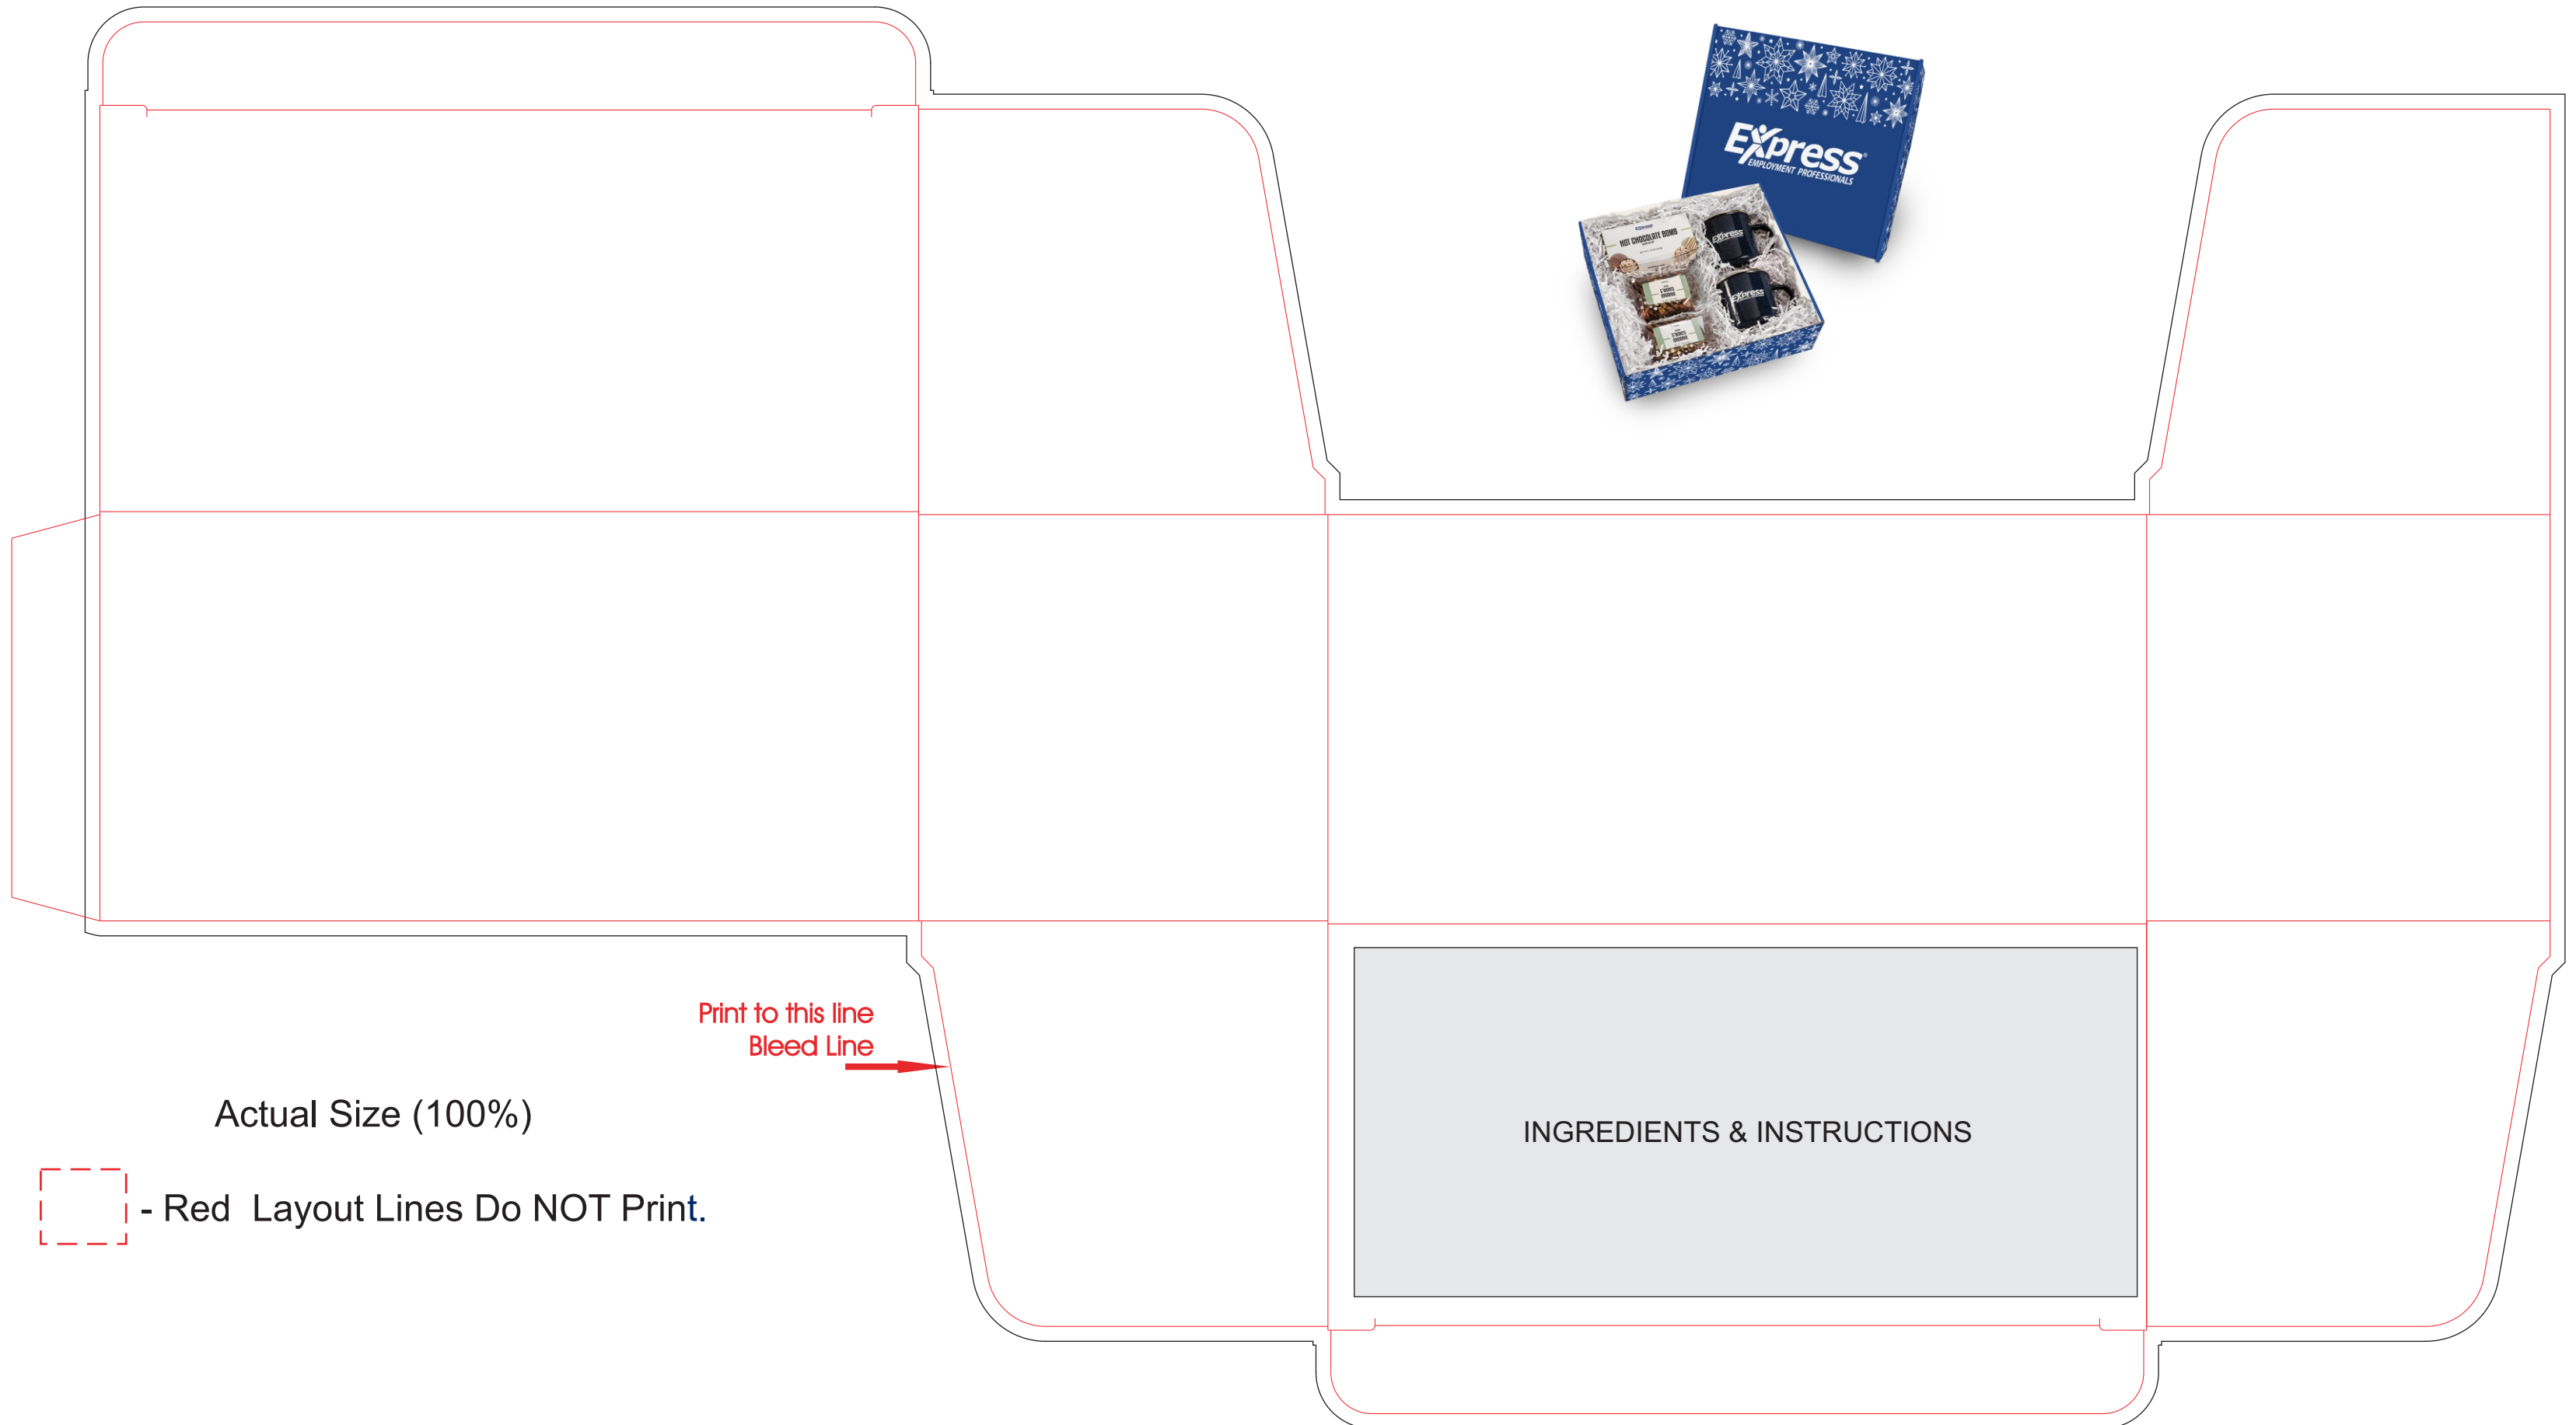

DGSM-FSC
16 oz. Speckled Camping Mug
DIRECT IMPRINT

Actual Size (100%)

(2 COLOR MAX)
IMPRINT AREA: 2.25"W X 2"H

- Red Layout Lines Do NOT Print.

DGSM-FSC GOURMET BROWNIE LABEL

Actual Size (100%)

LABEL AREA: 2.76" W X 1.63" H
PRODUCT DIMENSIONS: 2.75" x 3"

- Red Layout Lines Do NOT Print.

DGSM-FSC

HOT CHOCOLATE BOMB

CUSTOM BOX - 2 PACK

 = Trim Line
 = Bleed Line

Actual Size (100%)

Print to this line
Bleed Line

INGREDIENTS & INSTRUCTIONS

 - Red Layout Lines Do NOT Print.

DGSM-FSC
4 COLOR PROCESS MAILER BOX

Item shown for
 placement and fill.

Actual Size (100%)

 - Red Layout Lines Do NOT Print.