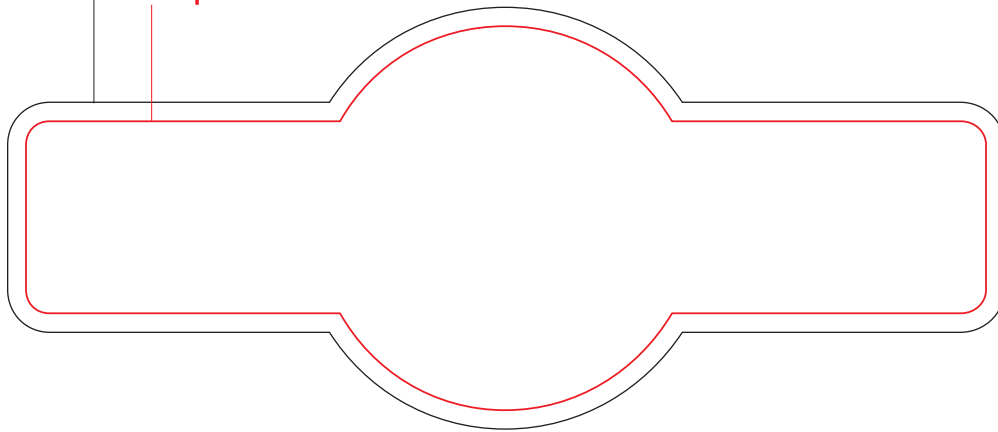

# DGSG-HAP

12 oz. Stemless Wine Tumbler w/ Plastic Liner  
FULL COLOR - SIDE

Actual Size (100%)

Item shown for  
placement and fill.

**IMPRINT AREA:  
2.75"W X 2.75"H**

- Red Layout Lines Do NOT Print.

**DGSG-HAP**  
**12 oz. Stemless Wine Tumbler w/ Plastic Liner**  
**FULL COLOR - WRAP**

Actual Size (100%)

**IMPRINT AREA:**  
**10.25"W X 3.15"H**

- Red Layout Lines Do NOT Print.

Item shown for  
placement and fill.

# DGSG-HAP TRUFFLE BOX - ROUND LABEL

Bleed Line  
Imprint Area

Actual Size (100%)

- Red Layout Lines Do NOT Print.

Item shown for  
placement and fill

Item shown for placement and fill.

# DGSG-HAP HAPPINESS IS...GIFT SET SLEEVE

Actual Size (100%)

- Red Layout Lines Do NOT Print.