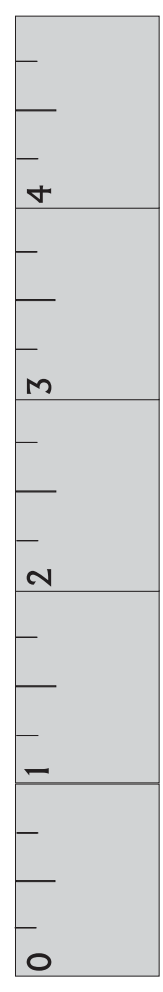

Actual Size (100%)

- Red Layout Lines Do NOT Print.