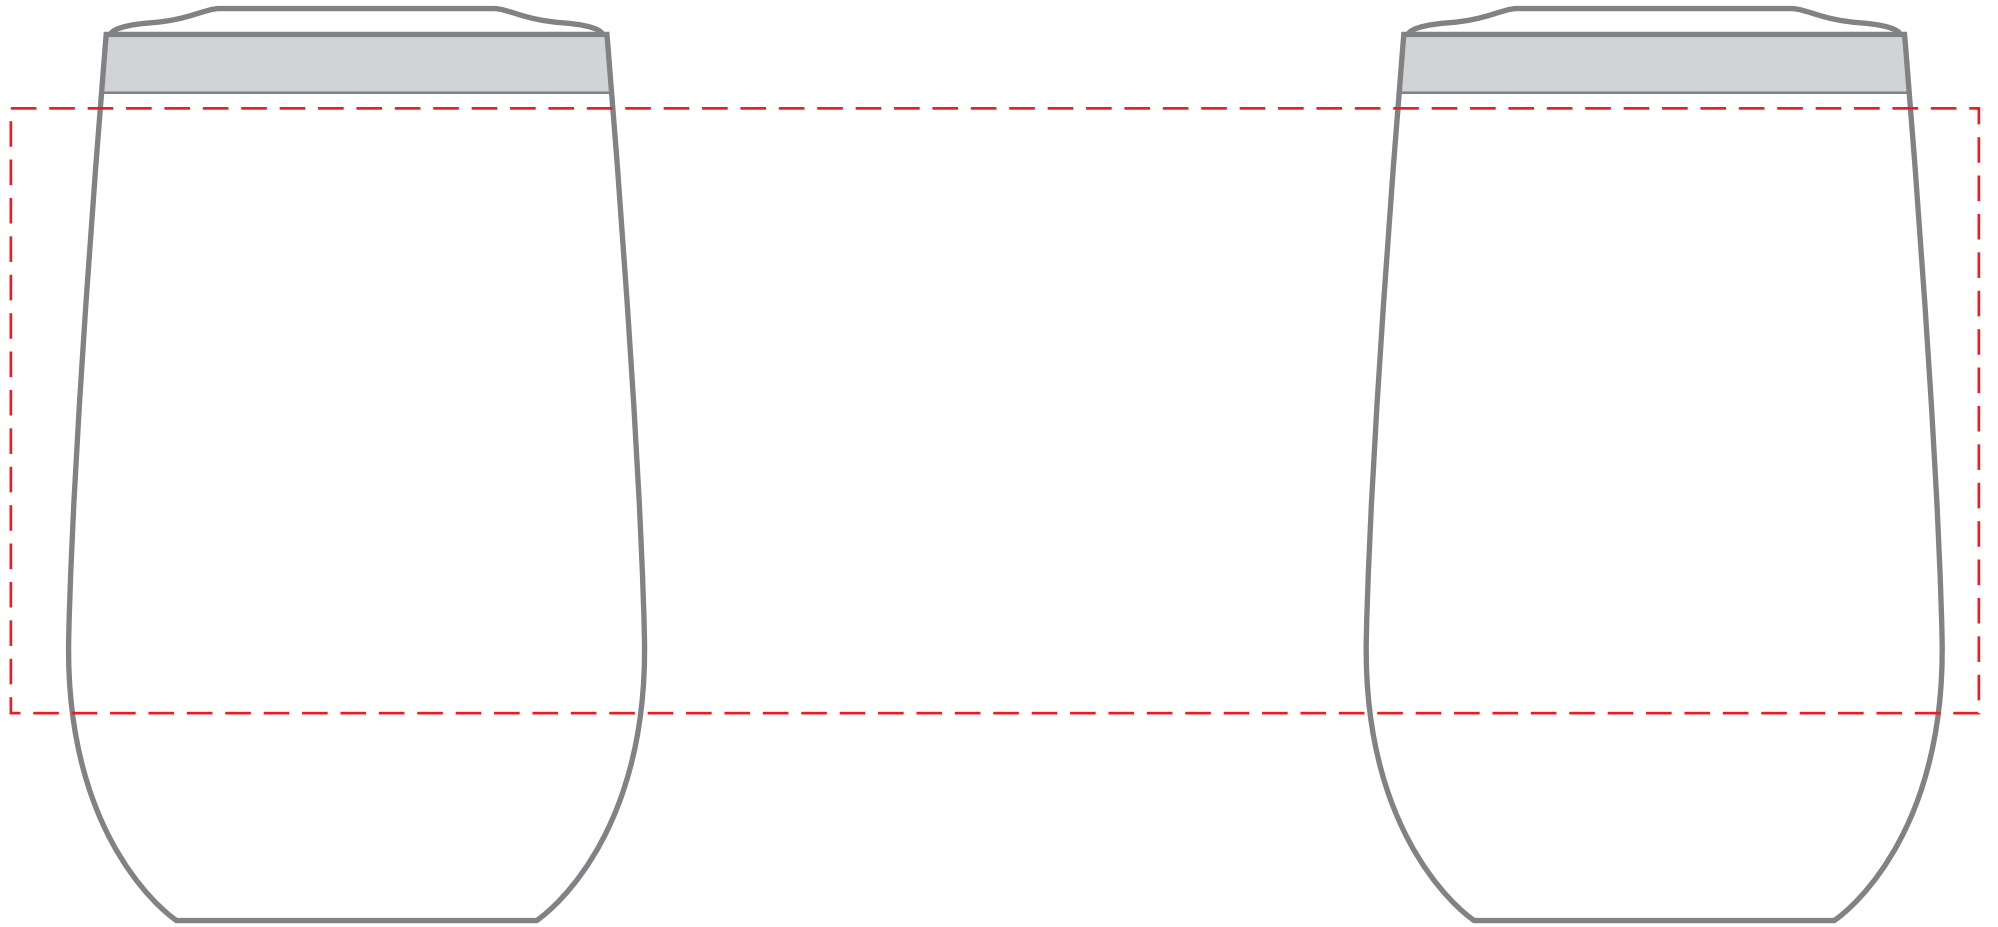

# DGSG-HAP

12 oz. Stemless Wine Tumbler w/ Plastic Liner  
DIRECT IMPRINT

Actual Size (100%)

Item shown for  
placement and fill.

**IMPRINT AREA:  
2.25"W X 2"H**

- Red Layout Lines Do NOT Print.

# DGSG-HAP

12 oz. Stemless Wine Tumbler w/ Plastic Liner  
LASER

Actual Size (100%)

Item shown for  
placement and fill.

**IMPRINT AREA:  
2.25"W X 2"H**

- Red Layout Lines Do NOT Print.

# DGSG-HAP

12 oz. Stemless Wine Tumbler w/ Plastic Liner  
FULL COLOR - SIDE

Actual Size (100%)

Item shown for  
placement and fill.

**IMPRINT AREA:  
2.75"W X 2.75"H**

- Red Layout Lines Do NOT Print.

**DGSG-HAP**  
**12 oz. Stemless Wine Tumbler w/ Plastic Liner**  
**FULL COLOR - WRAP**

Actual Size (100%)

**IMPRINT AREA:**  
**10.25"W X 3.15"H**

- Red Layout Lines Do NOT Print.

Item shown for  
placement and fill.