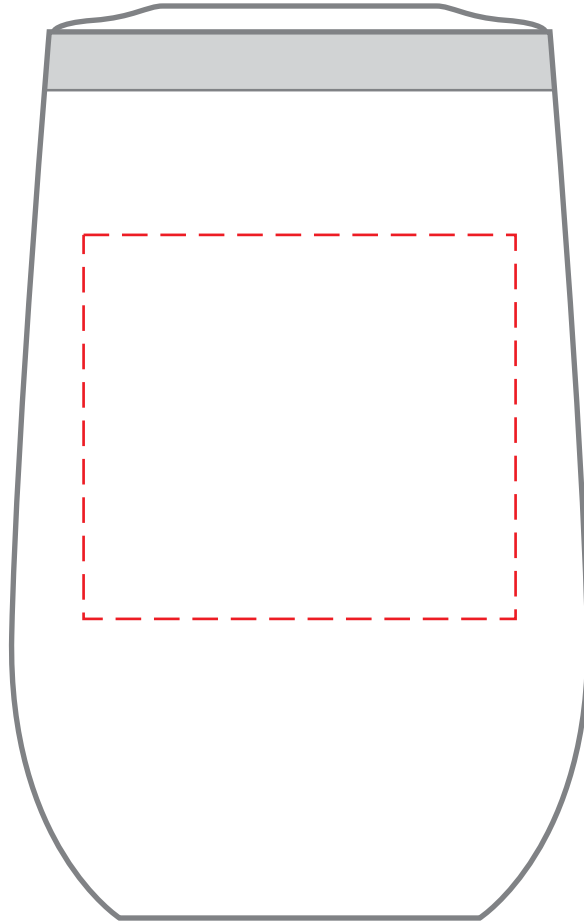

# DGSG-HAP

12 oz. Stemless Wine Tumbler w/ Plastic Liner  
DIRECT IMPRINT

Actual Size (100%)

Item shown for  
placement and fill.

**IMPRINT AREA:  
2.25"W X 2"H**

- Red Layout Lines Do NOT Print.

# DGSG-HAP

12 oz. Stemless Wine Tumbler w/ Plastic Liner  
LASER

Actual Size (100%)

Item shown for  
placement and fill.

**IMPRINT AREA:  
2.25"W X 2"H**

- Red Layout Lines Do NOT Print.

# DGSG-HAP

12 oz. Stemless Wine Tumbler w/ Plastic Liner  
FULL COLOR - SIDE

Actual Size (100%)

Item shown for  
placement and fill.

**IMPRINT AREA:  
2.75"W X 2.75"H**

- Red Layout Lines Do NOT Print.

**DGSG-HAP**  
**12 oz. Stemless Wine Tumbler w/ Plastic Liner**  
**FULL COLOR - WRAP**

Actual Size (100%)

**IMPRINT AREA:**  
**10.25"W X 3.15"H**

- Red Layout Lines Do NOT Print.

Item shown for  
placement and fill.