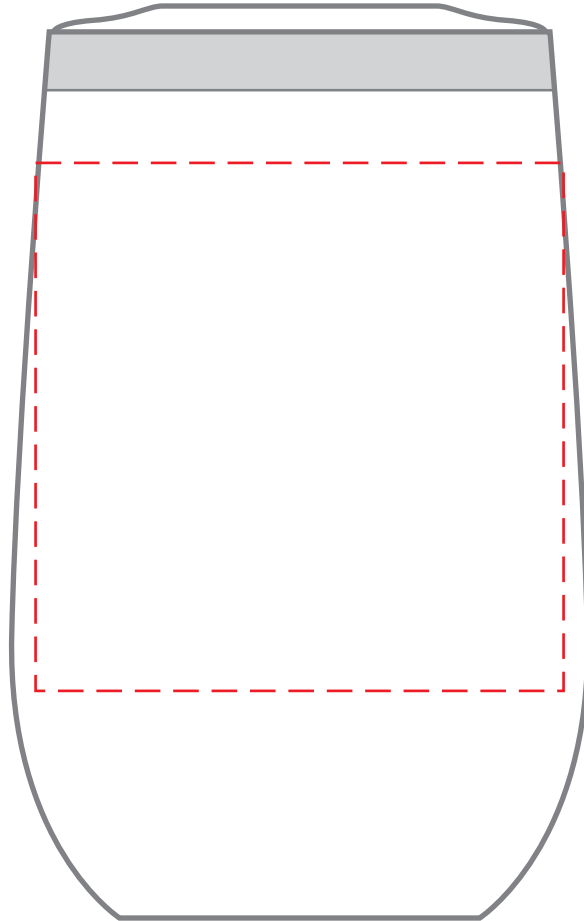

# DGSG-HAP

12 oz. Stemless Wine Tumbler w/ Plastic Liner  
DIRECT IMPRINT

Actual Size (100%)

Item shown for  
placement and fill.

**IMPRINT AREA:  
2.25"W X 2"H**

- Red Layout Lines Do NOT Print.

# DGSG-HAP

12 oz. Stemless Wine Tumbler w/ Plastic Liner  
LASER

Actual Size (100%)

Item shown for  
placement and fill.

**IMPRINT AREA:  
2.25"W X 2"H**

- Red Layout Lines Do NOT Print.

# DGSG-HAP

12 oz. Stemless Wine Tumbler w/ Plastic Liner  
FULL COLOR - SIDE

Actual Size (100%)

Item shown for  
placement and fill.

**IMPRINT AREA:  
2.75"W X 2.75"H**

- Red Layout Lines Do NOT Print.

**DGSG-HAP**  
**12 oz. Stemless Wine Tumbler w/ Plastic Liner**  
**FULL COLOR - WRAP**

Actual Size (100%)

**IMPRINT AREA:**  
**10.25"W X 3.15"H**

- Red Layout Lines Do NOT Print.

Item shown for  
placement and fill.