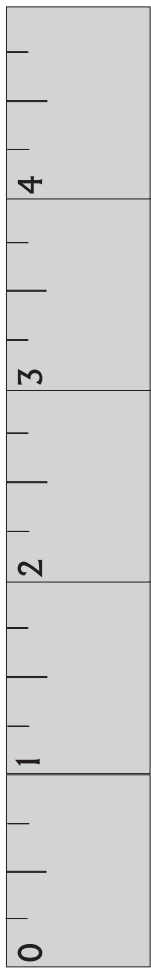

### SLEEVE

Actual Size (100%)

- Red Layout Lines Do NOT Print.

- Black Layout Lines are Bleed Areas

**SIDE**

**TOP**

**SIDE**

Actual Size (100%)

# CSGB-TYS COOKIE BOX

-  - Red Layout Lines Do NOT Print.
-  - Black Layout Lines are Bleed Areas

**BOX DIMENSIONS:  
3.6" X 3.6" X 2.30"**

# CSGB-TYS CHOCOLATE BAR ENVELOPE

Actual Size (100%)

Blue lines are cut lines.  
Red Lines are score lines.  
Black line is bleed line.

 - Red Layout Lines Do NOT Print.

 - Black Layout Lines are Bleed Areas

# CSGB-TYS COFFEE LABEL

Actual Size (100%)

**LABEL AREA: 4.5"W X 5.5"H**

- Red Layout Lines Do NOT Print.