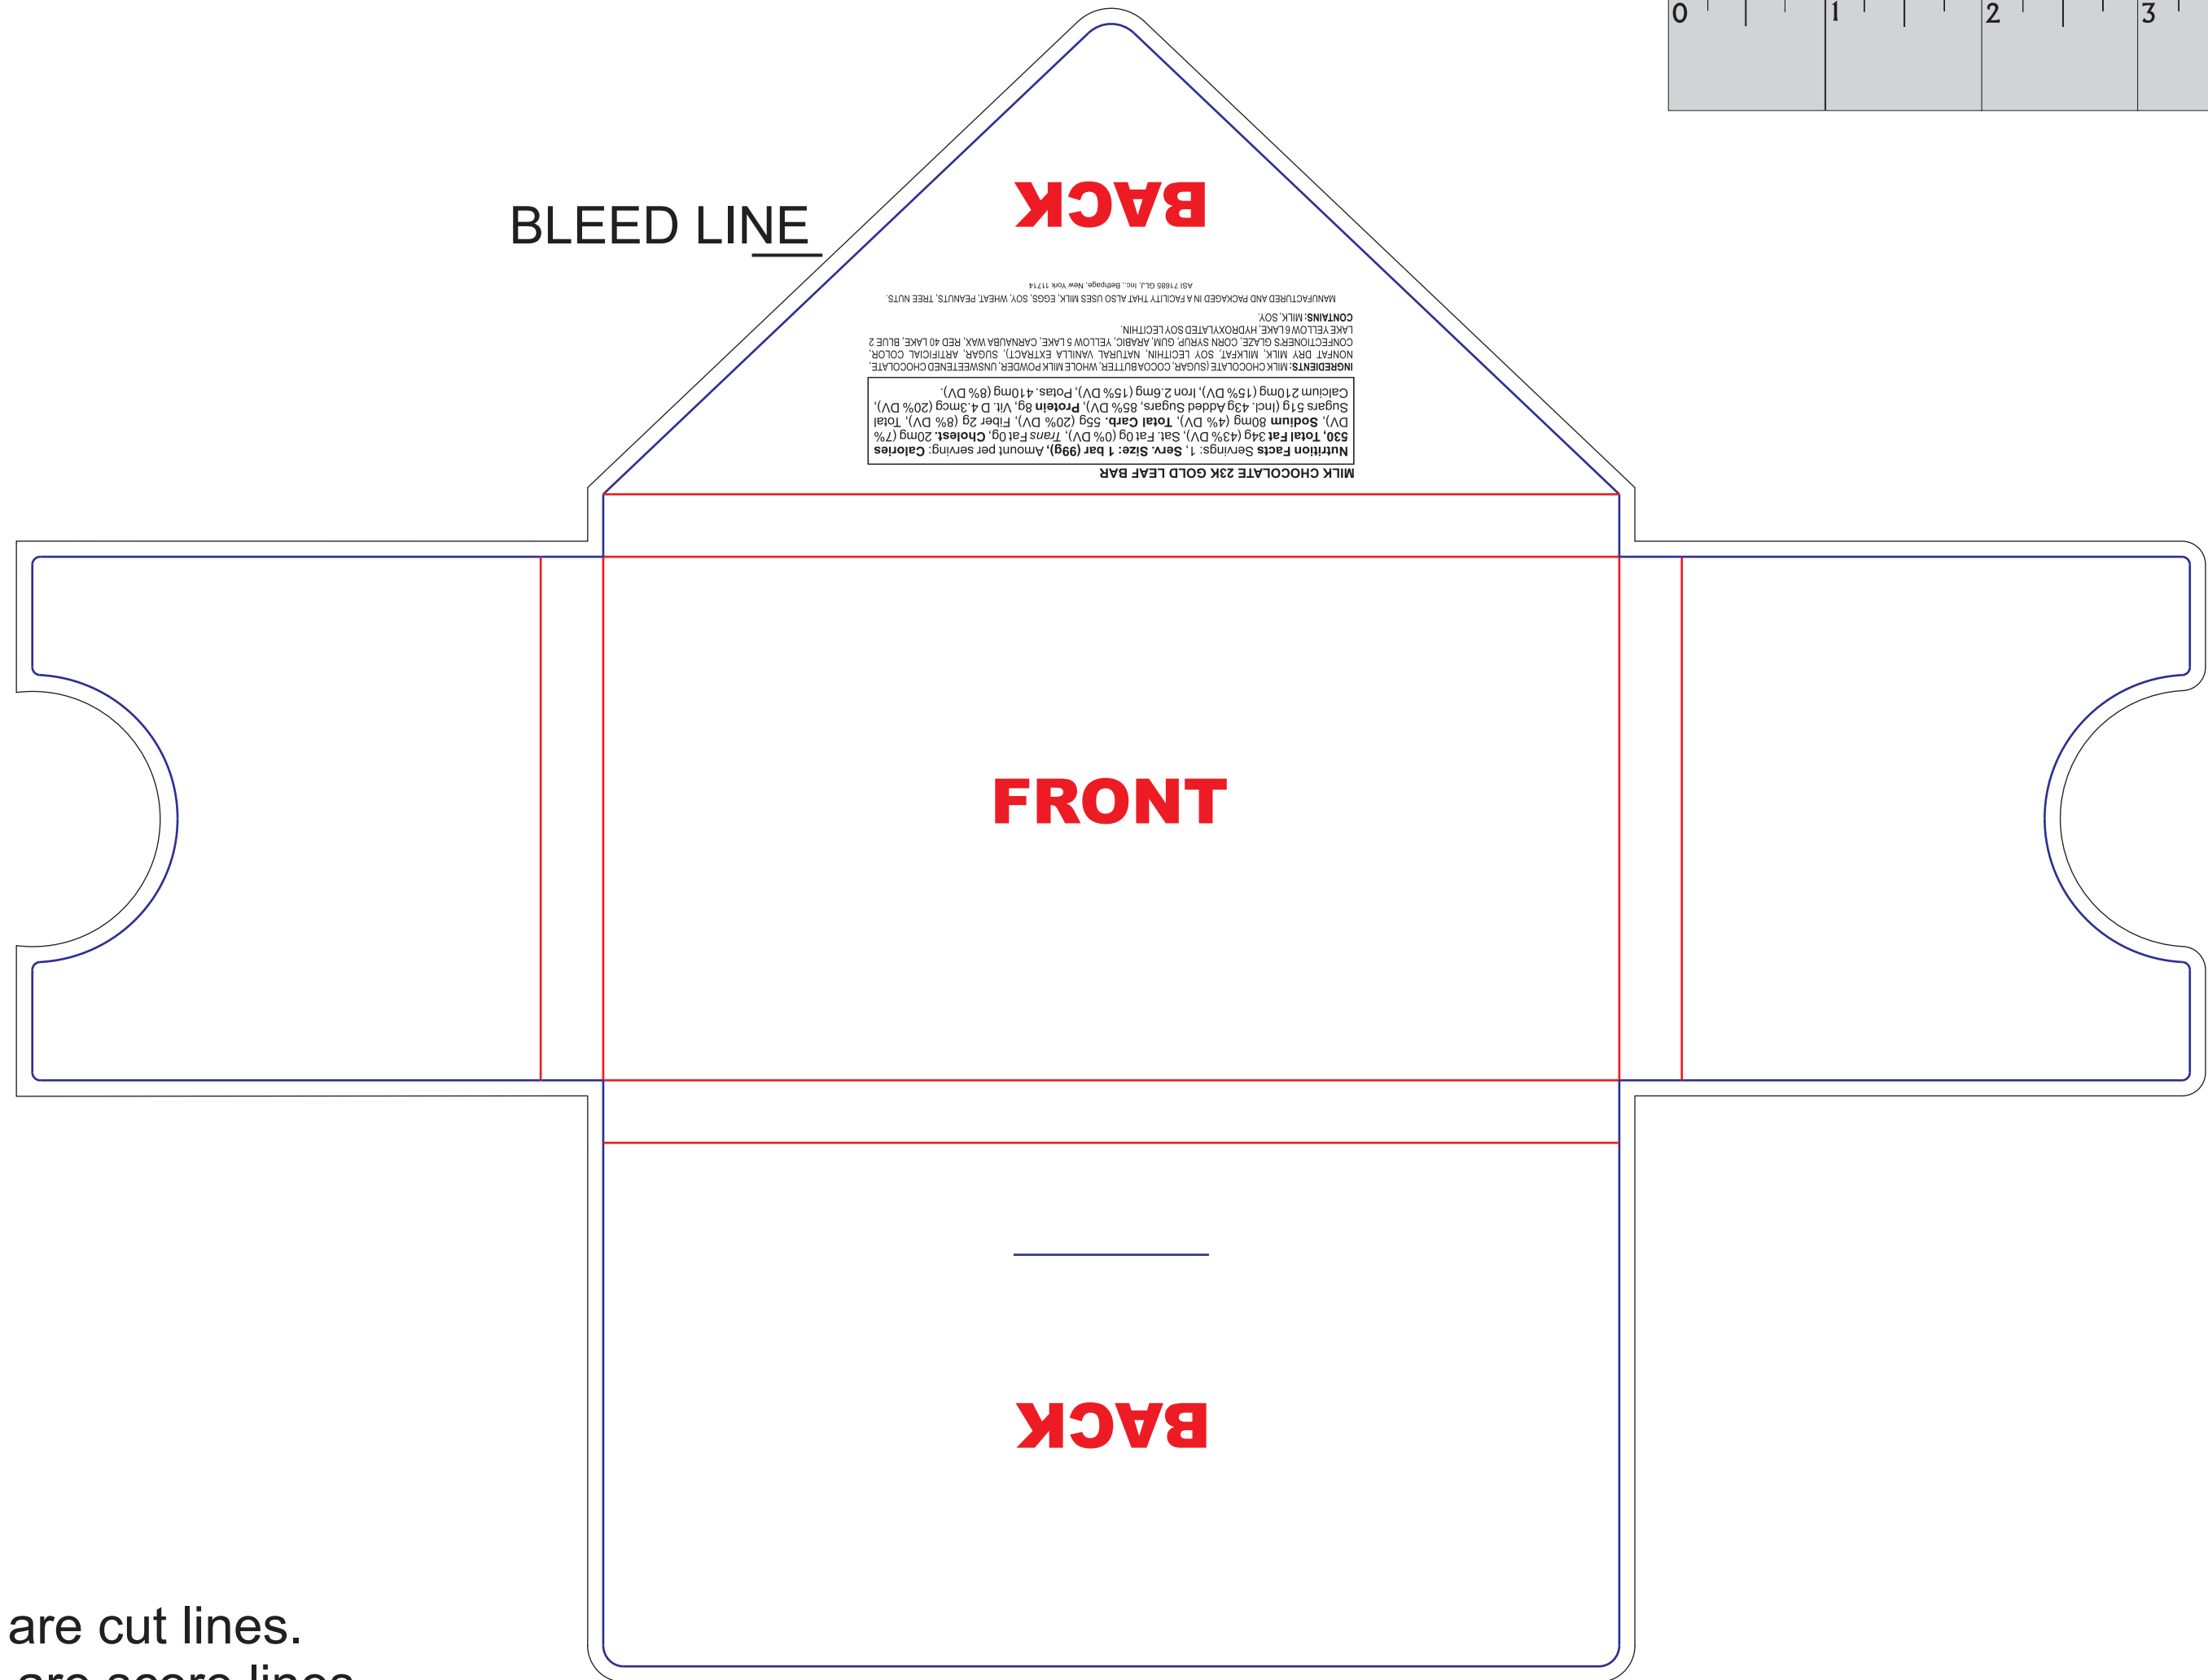

### SLEEVE

Actual Size (100%)

- Red Layout Lines Do NOT Print.

- Black Layout Lines are Bleed Areas

**SIDE**

**TOP**

**SIDE**

Actual Size (100%)

# CSGB-TYS COOKIE BOX

-  - Red Layout Lines Do NOT Print.
-  - Black Layout Lines are Bleed Areas

**BOX DIMENSIONS:  
3.6" X 3.6" X 2.30"**

# CSGB-TYS CHOCOLATE BAR ENVELOPE

Actual Size (100%)

Blue lines are cut lines.  
Red Lines are score lines.  
Black line is bleed line.

 - Red Layout Lines Do NOT Print.

 - Black Layout Lines are Bleed Areas

# CSGB-TYS COFFEE LABEL

Actual Size (100%)

**LABEL AREA: 4.5"W X 5.5"H**

- Red Layout Lines Do NOT Print.