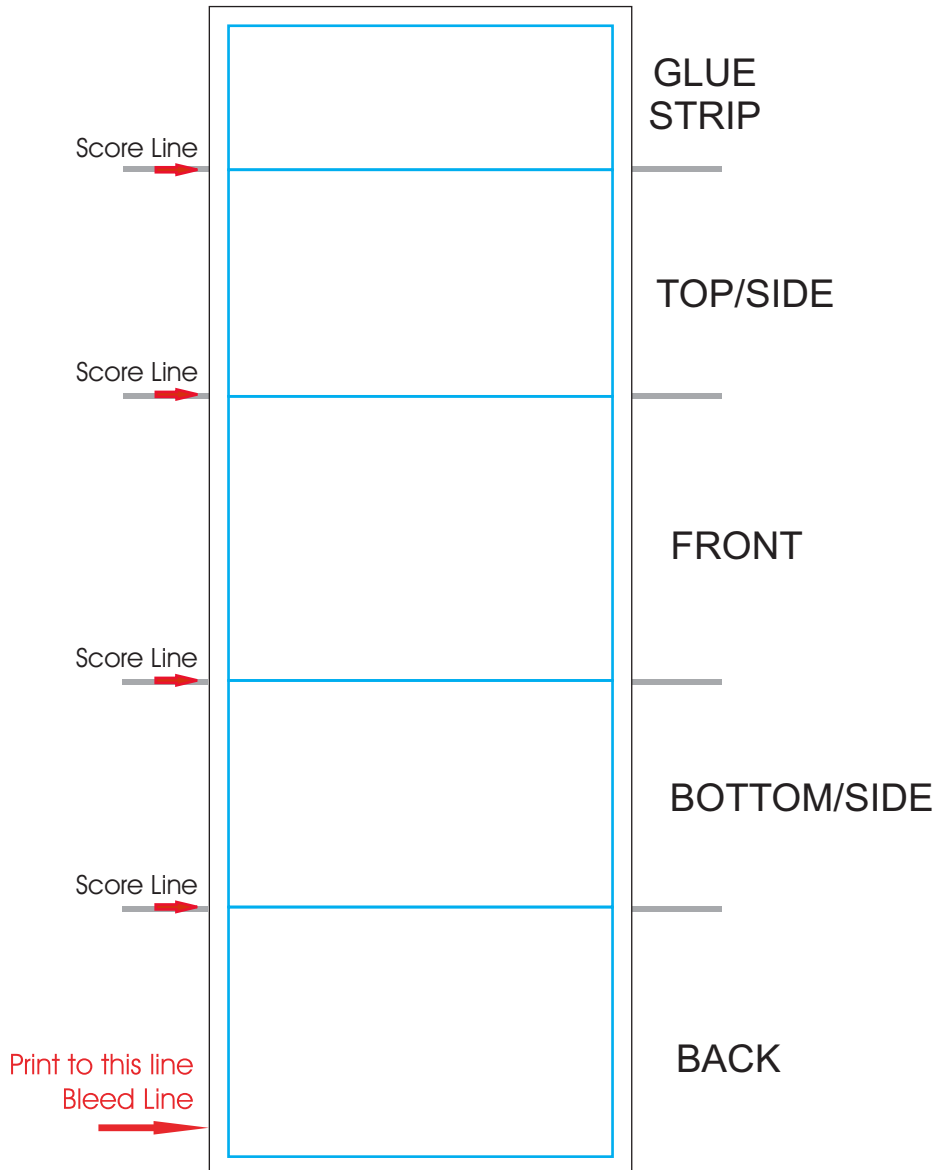

### SLEEVE

Actual Size (100%)

- Red Layout Lines Do NOT Print.

- Black Layout Lines are Bleed Areas

**SIDE**

**TOP**

**SIDE**

Actual Size (100%)

# CSGB-TYS CHOCOLATE BAR ENVELOPE

Actual Size (100%)

Blue lines are cut lines.  
Red Lines are score lines.  
Black line is bleed line.

 - Red Layout Lines Do NOT Print.

 - Black Layout Lines are Bleed Areas

# CSGB-TYS COFFEE LABEL

Actual Size (100%)

**LABEL AREA: 4.5"W X 5.5"H**

- Red Layout Lines Do NOT Print.

### SLEEVE

Actual Size (100%)

- Red Layout Lines Do NOT Print.