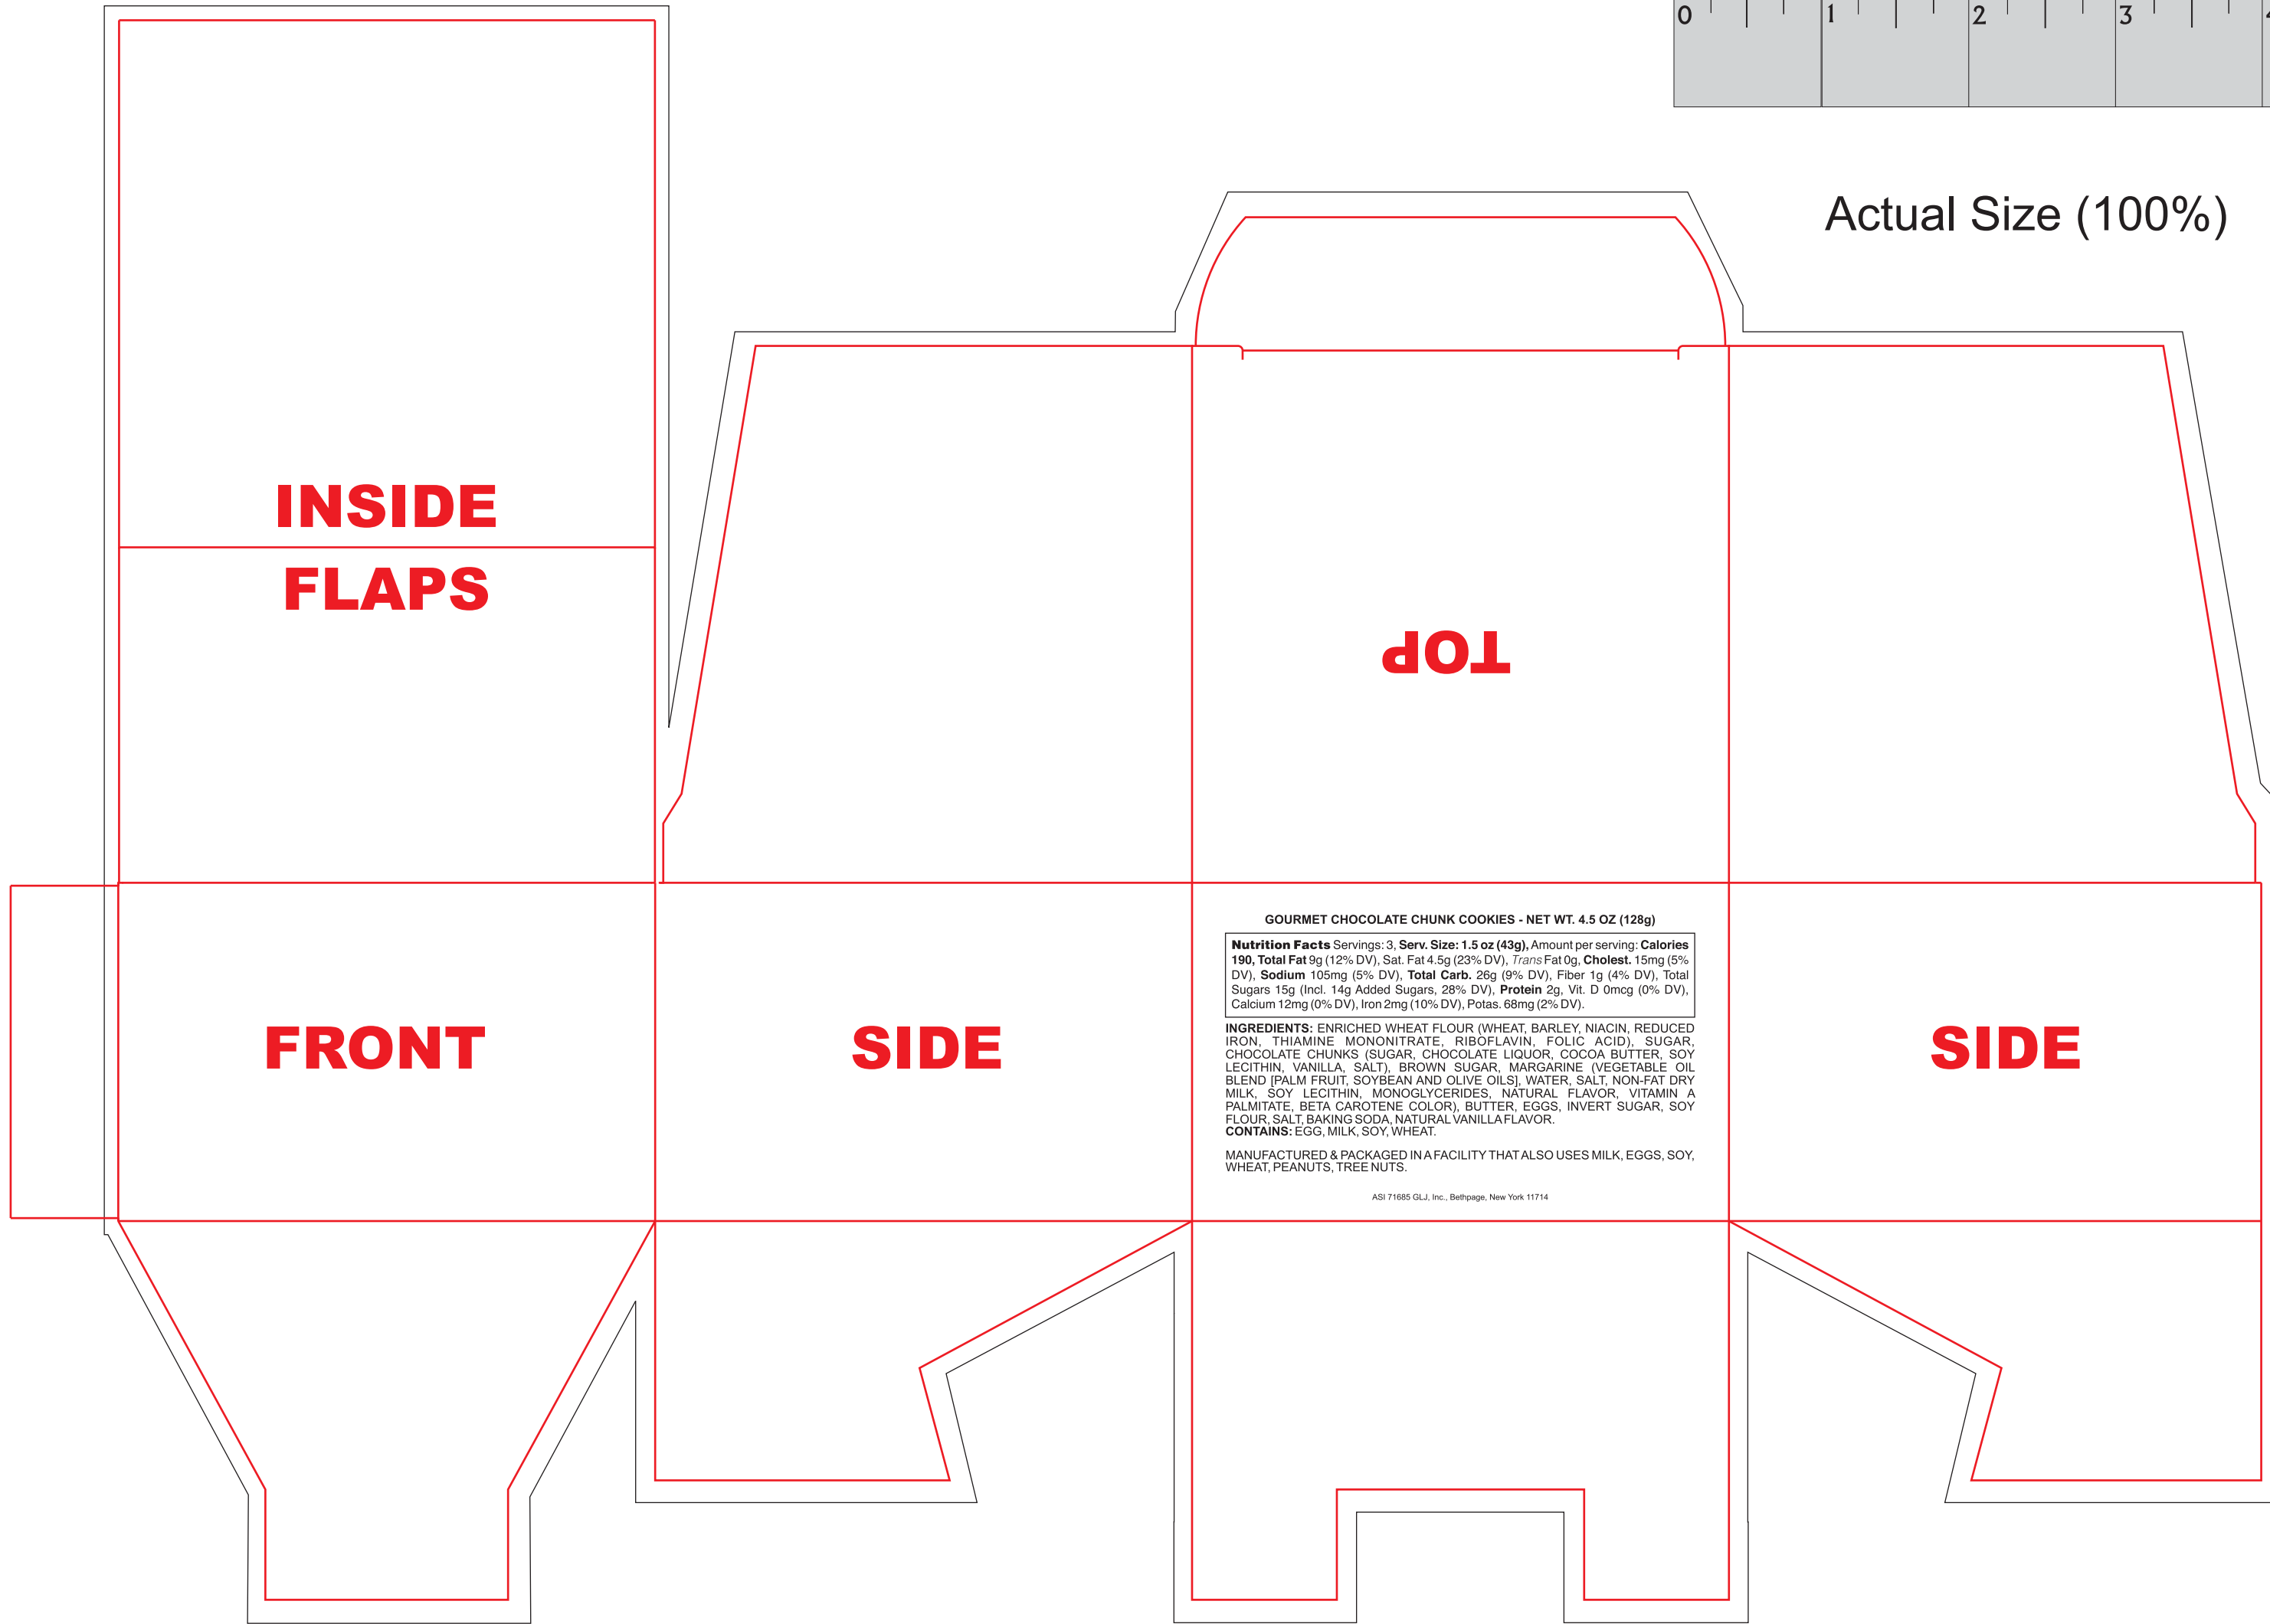

### SLEEVE

Actual Size (100%)

- Red Layout Lines Do NOT Print.

- Black Layout Lines are Bleed Areas

**SIDE**

**TOP**

**SIDE**

Actual Size (100%)

# CSGB-TYS COOKIE BOX

-  - Red Layout Lines Do NOT Print.
-  - Black Layout Lines are Bleed Areas

**BOX DIMENSIONS:  
3.6" X 3.6" X 2.30"**

# CSGB-TYS CHOCOLATE BAR ENVELOPE

Actual Size (100%)

Blue lines are cut lines.  
Red Lines are score lines.  
Black line is bleed line.

 - Red Layout Lines Do NOT Print.

 - Black Layout Lines are Bleed Areas

# CSGB-TYS COFFEE LABEL

Actual Size (100%)

**LABEL AREA: 4.5"W X 5.5"H**

- Red Layout Lines Do NOT Print.