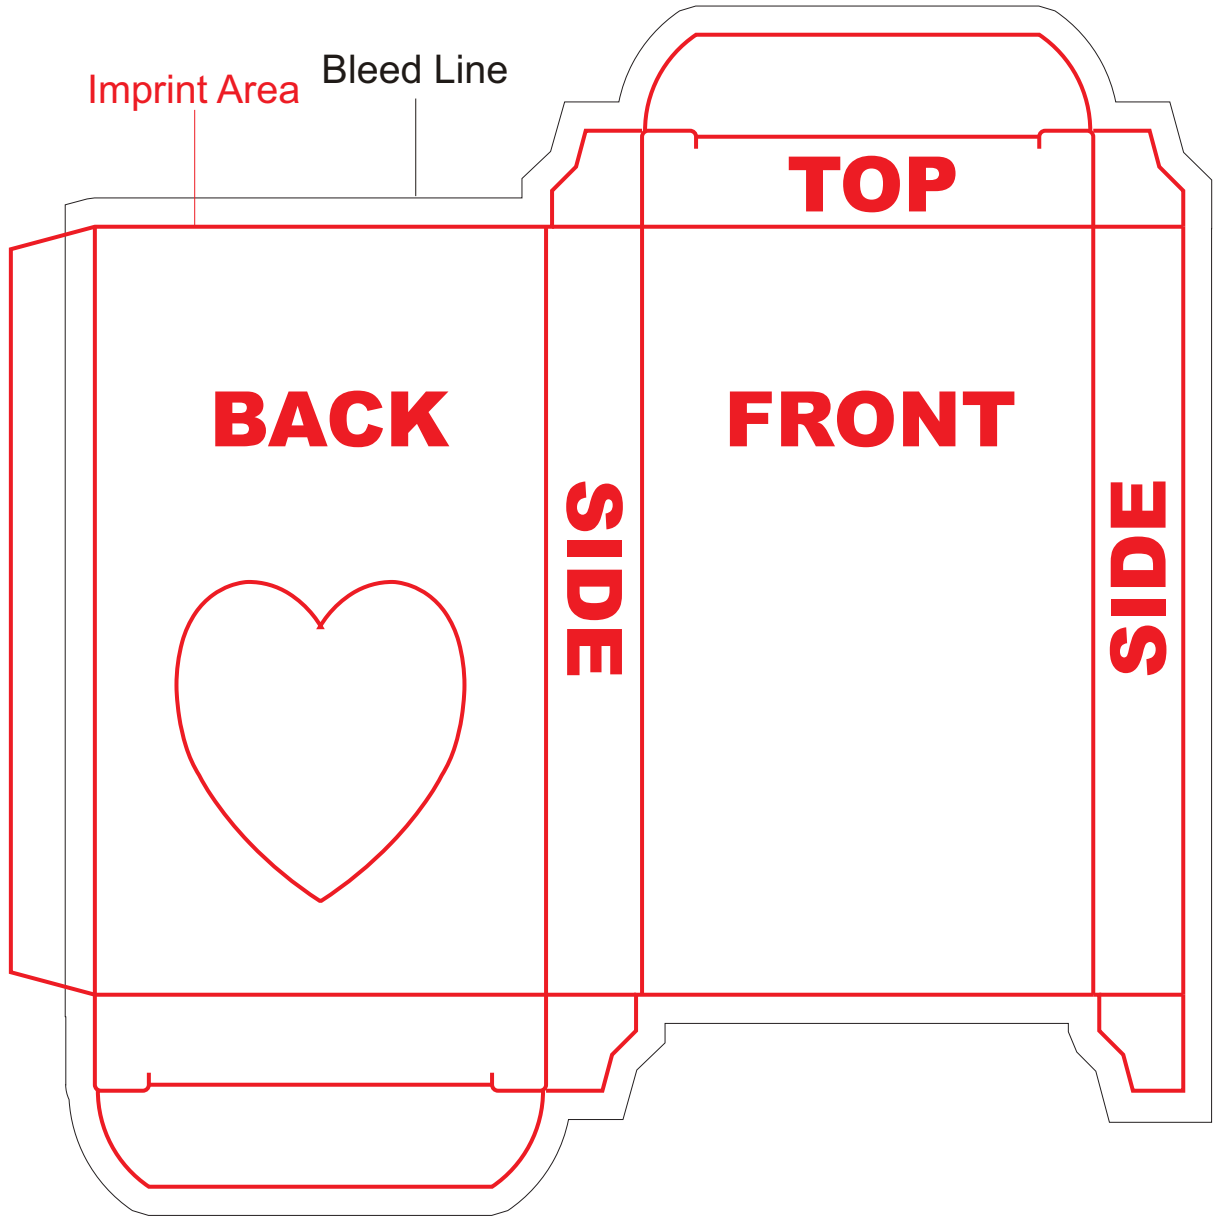

CSB*

SMALL WINDOW BOX HEART WINDOW

- Red Layout Lines Do NOT Print.

Actual Size (100%)