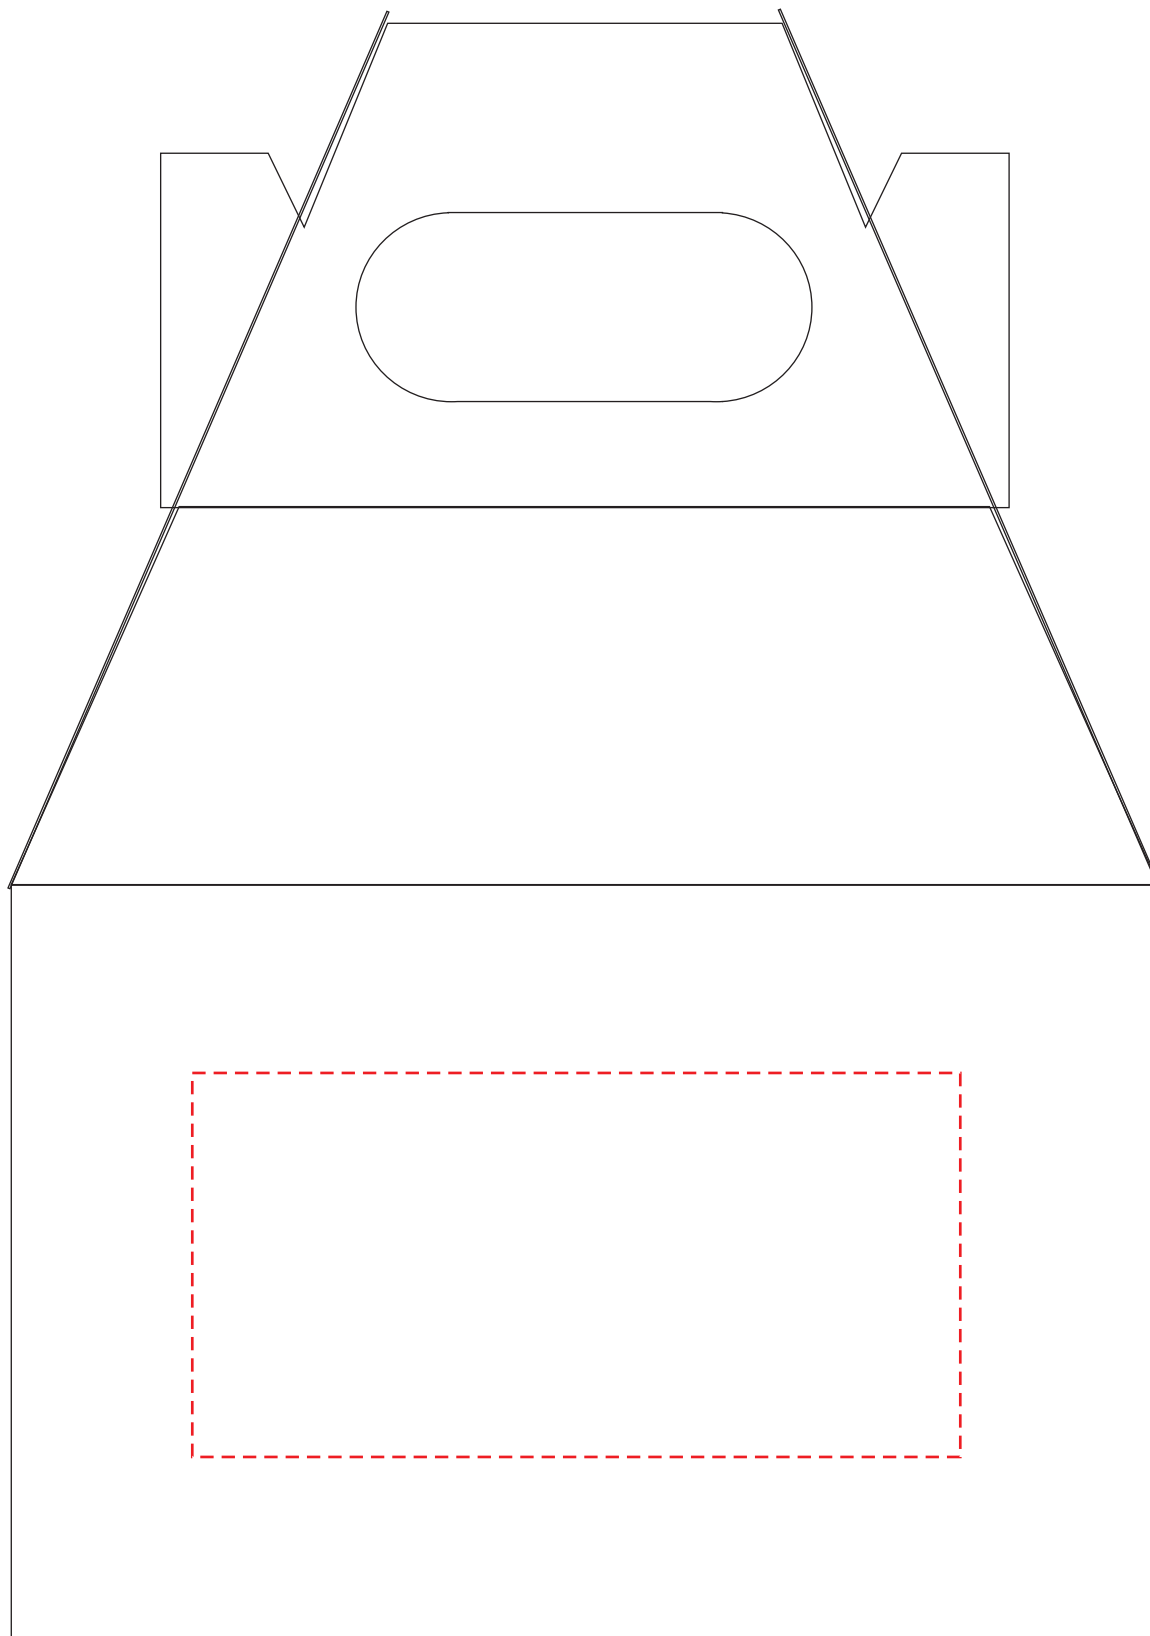

**CPGB
CROWD PLEASER GABLE BOX
DIRECT IMPRINT**

**IMPRINT SIZE: 4" W X 2" H
PRODUCT DIMENSIONS: 6" L x 4" W x 8.5" H**

 **- Red Layout Lines Do NOT Print.**