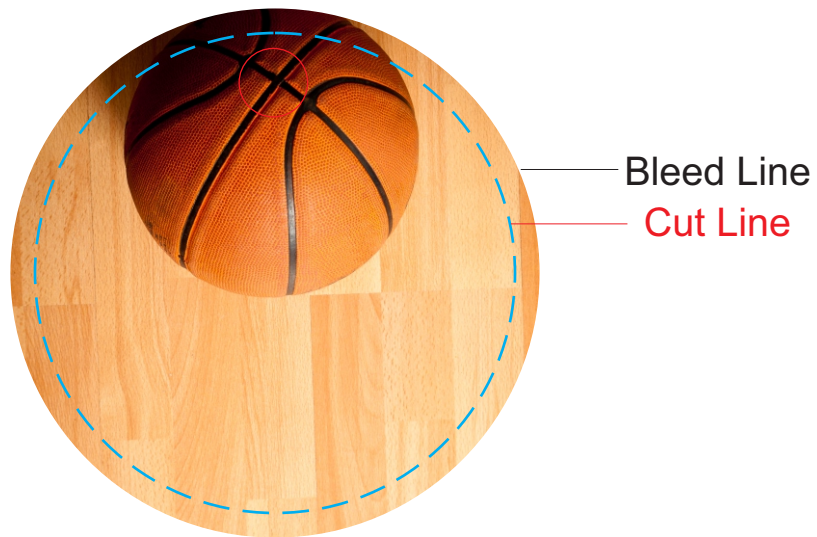

# CPBL CONE BAG HANG TAG

Actual Size (100%)

**IMPRINT AREA: 2.0" DIAMETER**

- Red Layout Lines Do NOT Print.