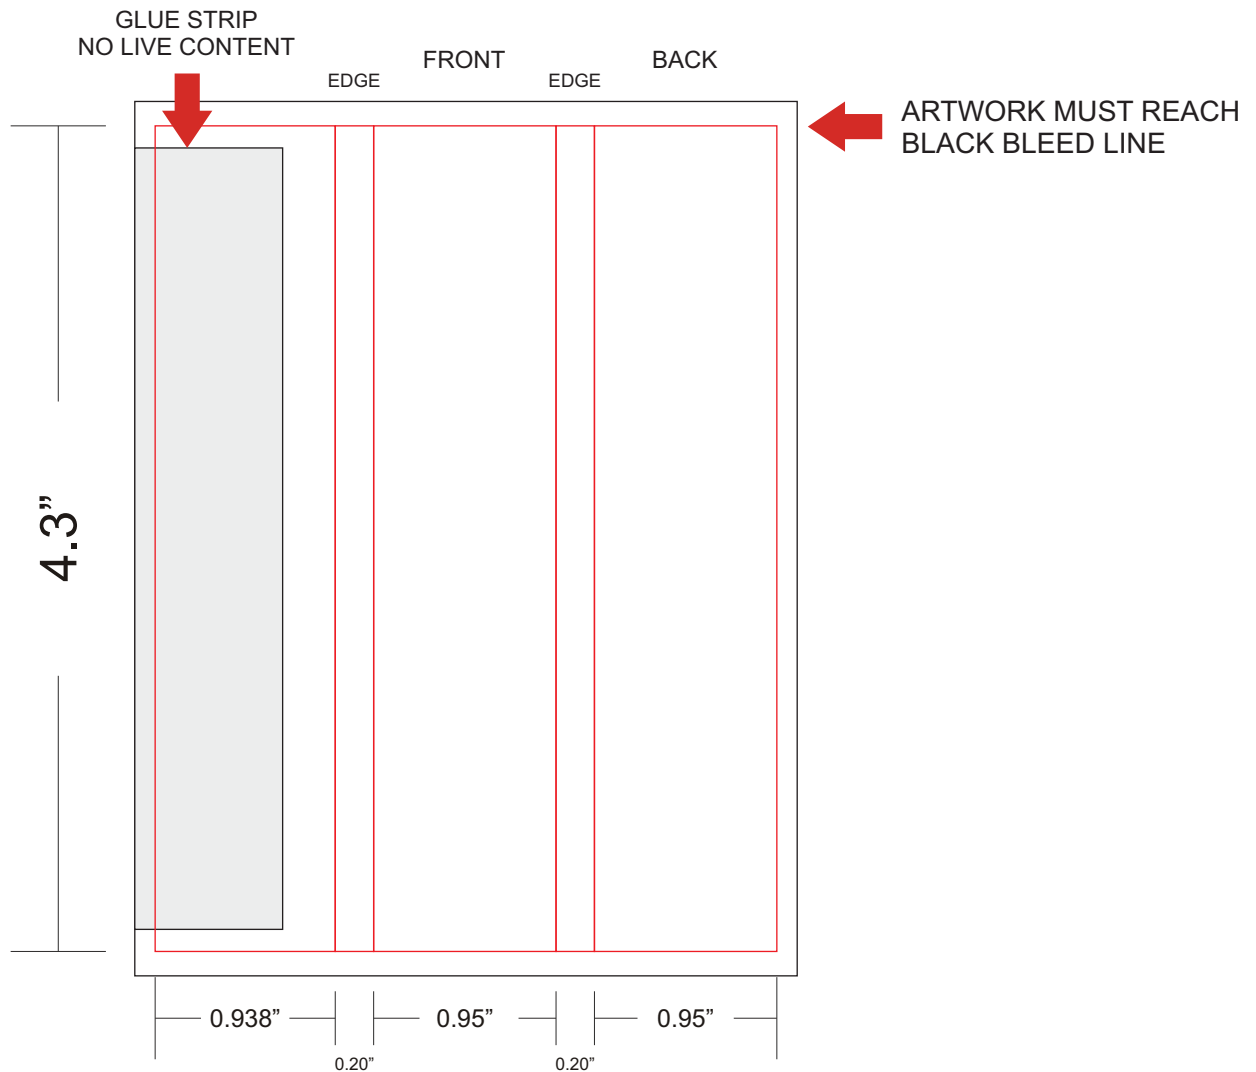

CLSS

CRYSTAL LIGHT PACKET SLEEVE

Actual Size (100%)

PRODUCT DIMENSIONS: 0.95"L X 0.2"W X 4.3"H

- Red Layout Lines Do NOT Print