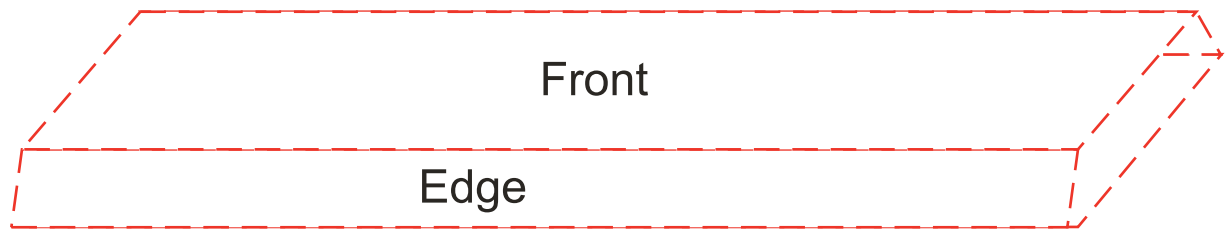

## CUSTOM WRAPPED CLIF® BUILDER'S PROTEIN BAR

4.80"

Glue Strip -  
no print  
(other than bleed background)

Edge -

Front -

Edge -

Back -

Bleed Line

0.70

2.00

0.70

1.70

PRODUCT DIMENSIONS: 6.00"W X 2.00"D

- Red Layout Lines Do NOT Print. Actual Size (100%)