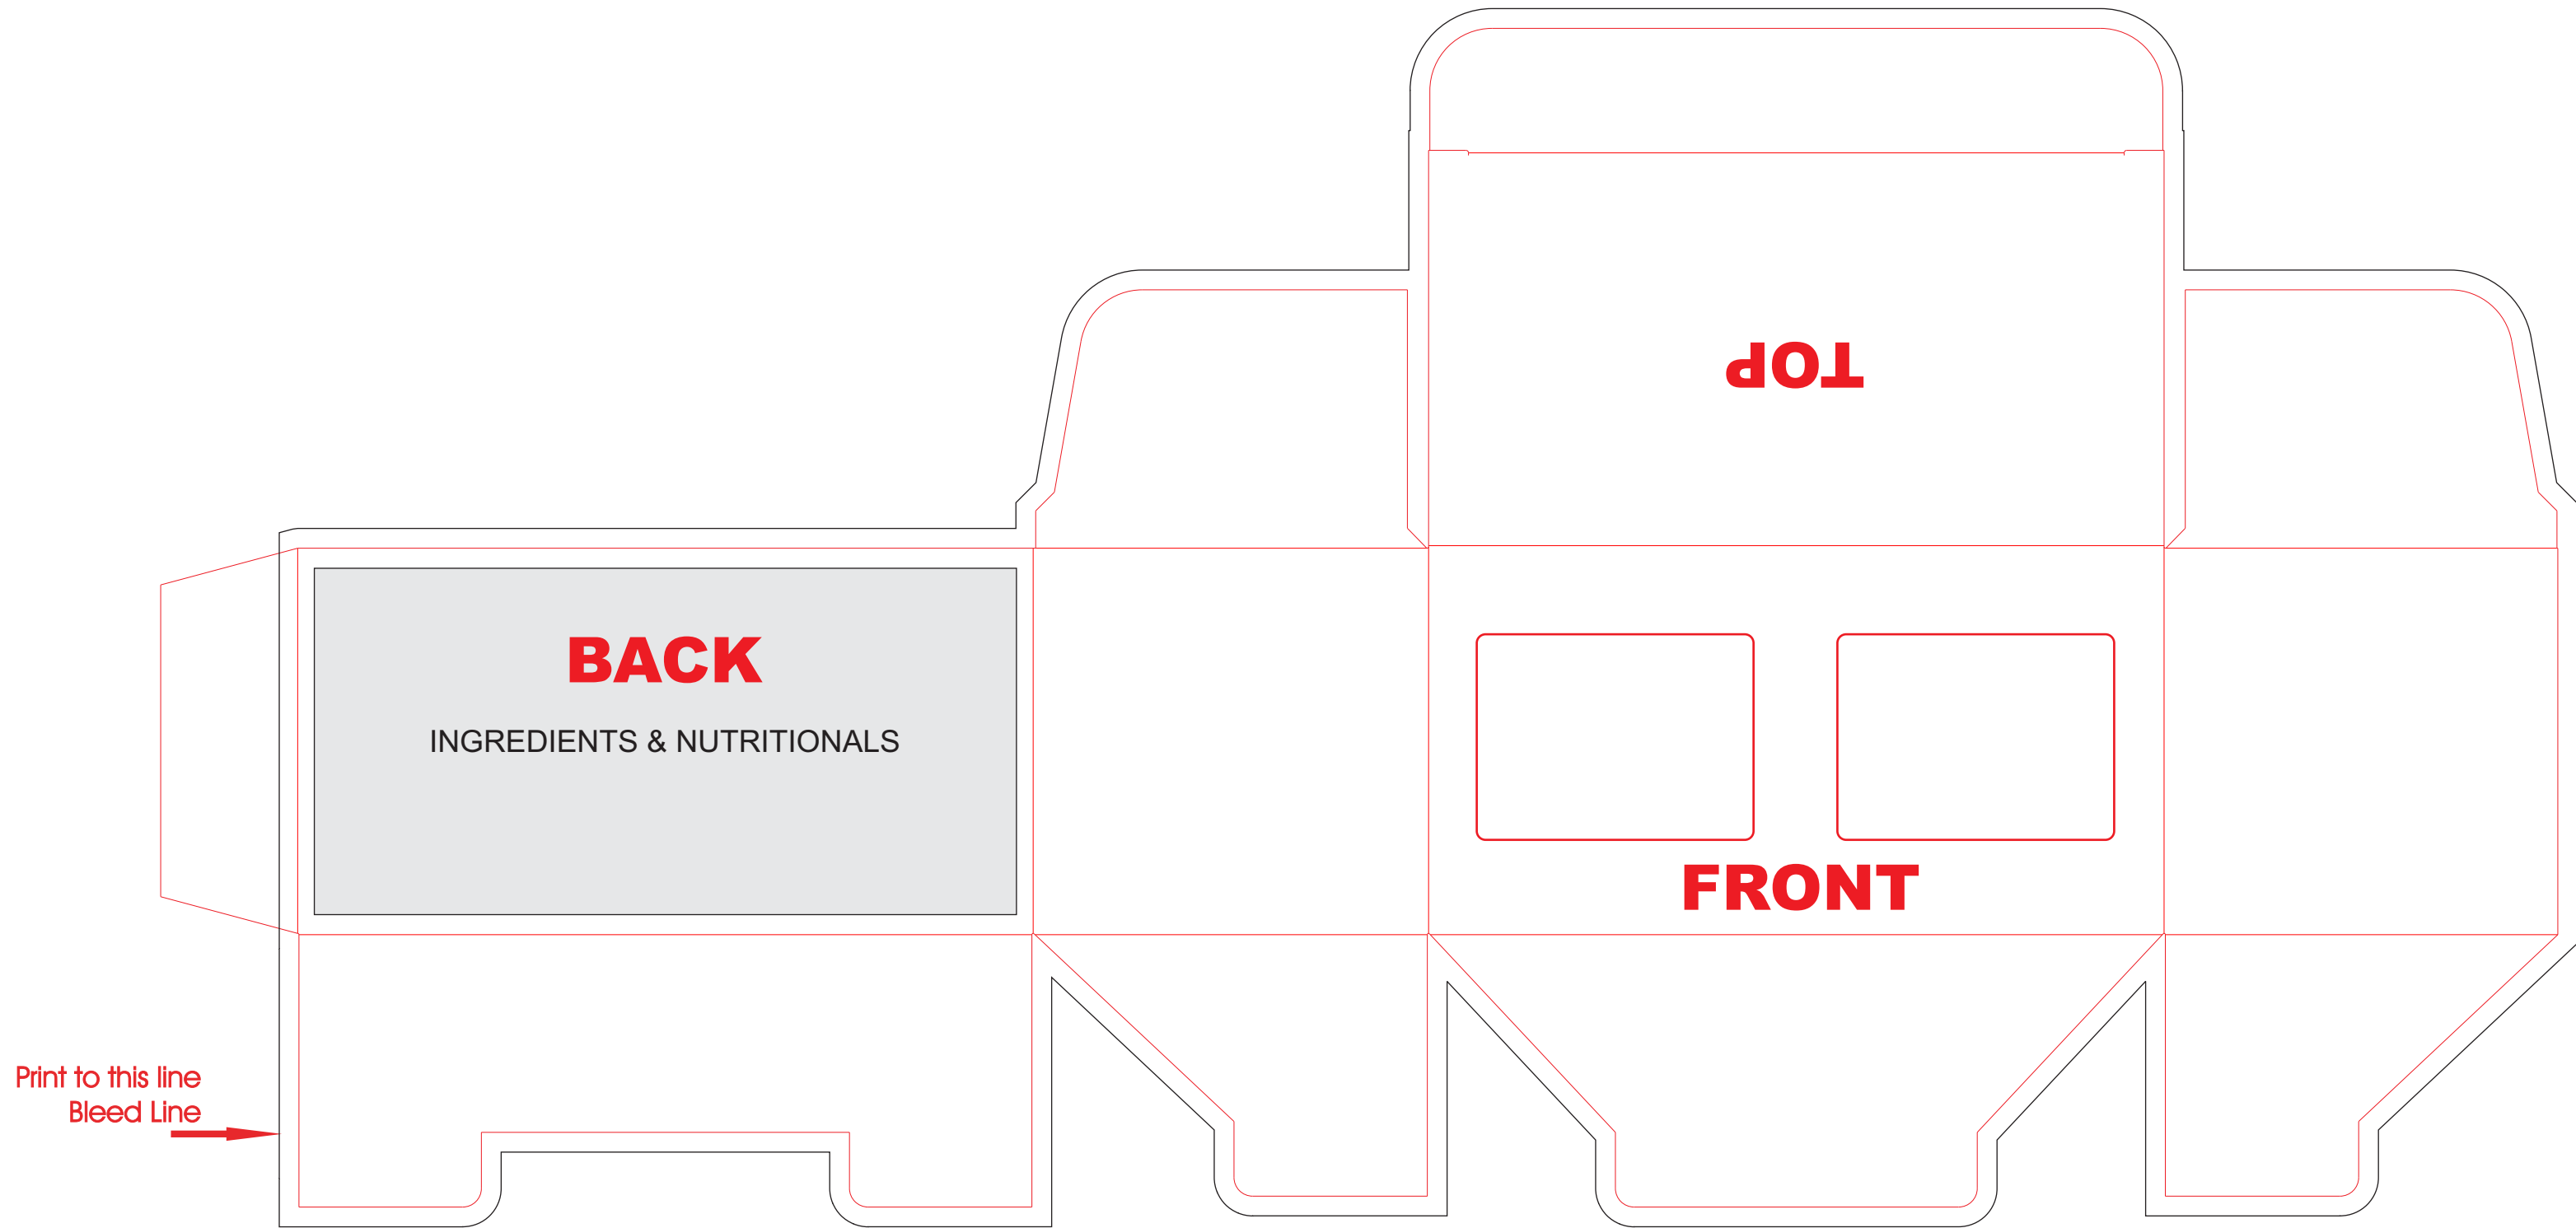

## CANDY JAR SET

### CUSTOM BOX - 2 PACK

 = Trim Line  
 = Bleed Line

Actual Size (100%)

 - Red Layout Lines Do NOT Print.