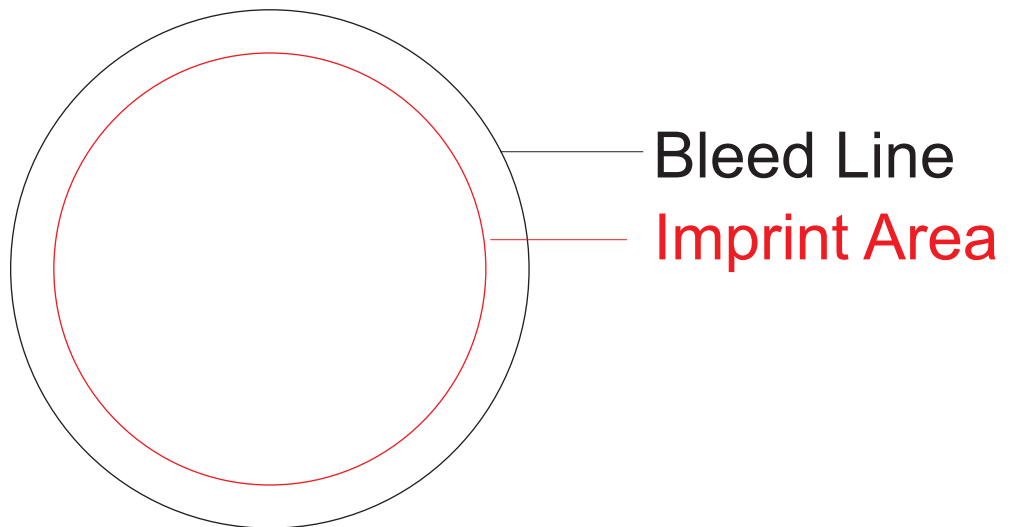

# CHK CUSTOM HERSHEY® KISS LABEL

Actual Size (100%)

Enlarged (300%)

**White Background Not Recommended,  
Foil May Scratch Label When Handled**

LABEL SIZE: 0.75" DIAMETER

PRODUCT DIMENSIONS: 0.75" DIAMETER x 1"H

- Red Layout Lines Do NOT Print.

asi/71685 • ppai 113793 • sage 56349