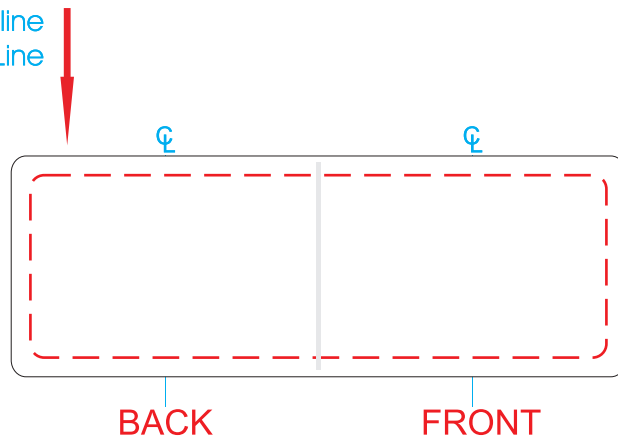

CBPL CHARMS® BLOW POP® 4CP FLAG LABEL

Print to this line
Bleed Line

Actual Size (100%)

IMPRINT AREA: 1.5"W X .95"H
PRODUCT DIMENSIONS: 4.25"H X 1"W

 - Red Layout Lines Do NOT Print.