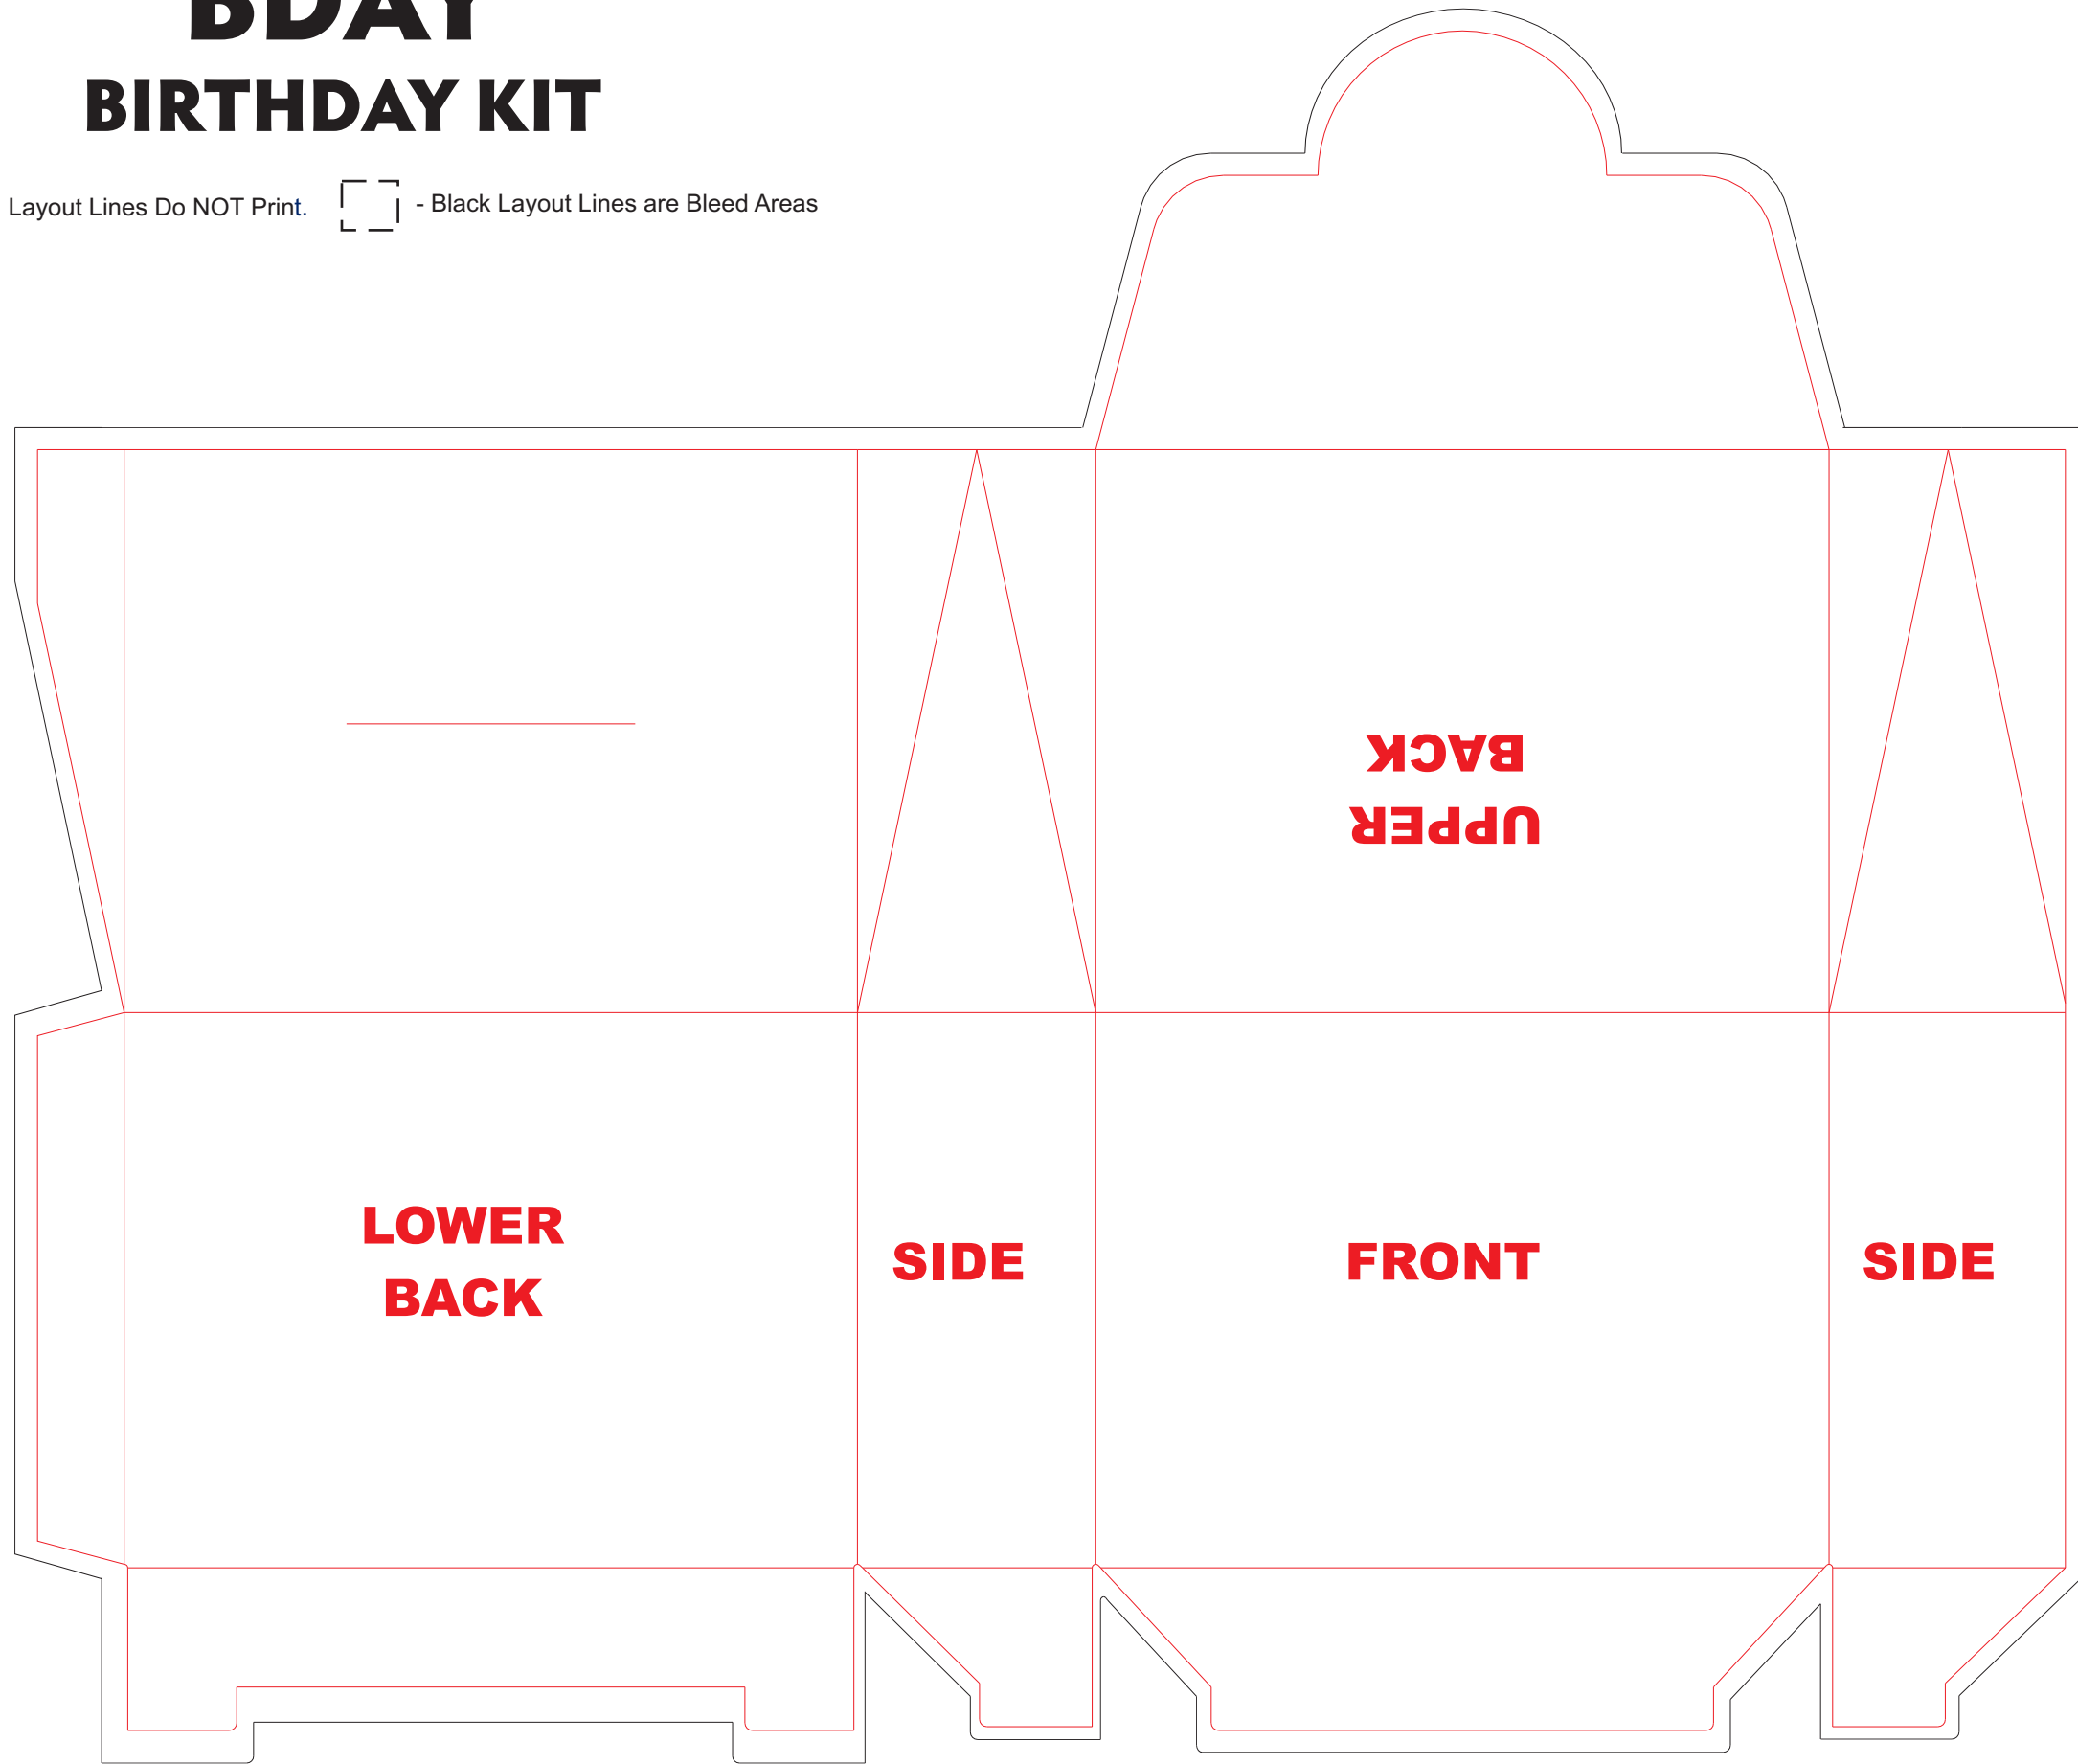

BDAY BIRTHDAY KIT

 - Red Layout Lines Do NOT Print.  - Black Layout Lines are Bleed Areas

Actual Size (100%)