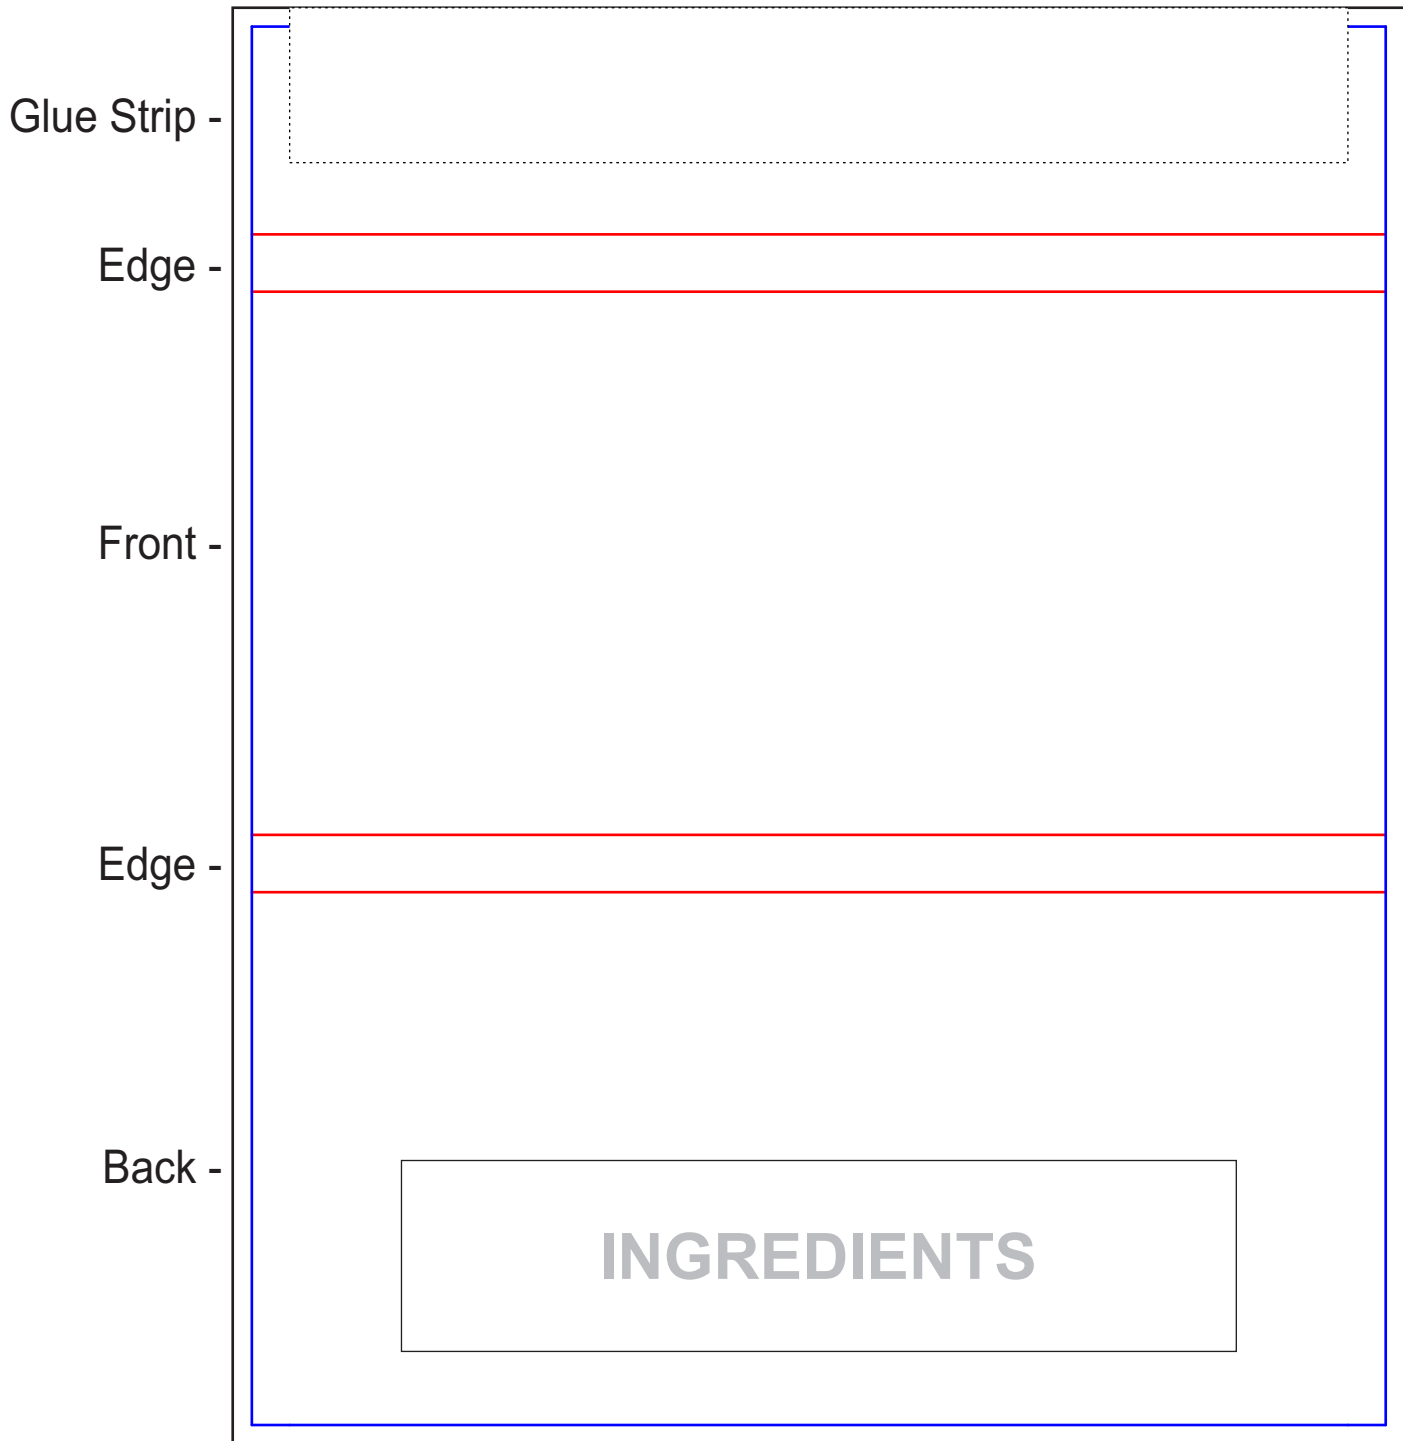

BC35

EXTRA LARGE CUSTOM WRAPPED CHOCOLATE BAR

Actual Size (100%)

PRODUCT DIMENSIONS: 5.5"H X 2.8"W X 0.375"D

 - Red Layout Lines Do NOT Print.