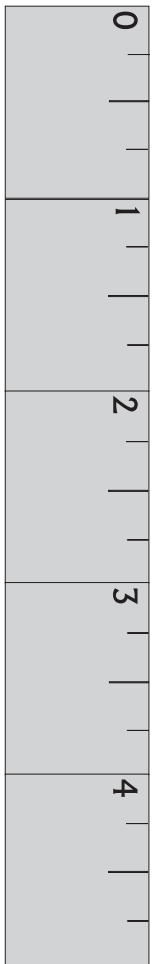

# BBSC BITE SIZE BELGIAN CHOCOLATE SQUARE LABEL

Actual Size (100%)

LABEL SIZE: 1.375" DIAMETER

- Red Layout Lines Do NOT Print.