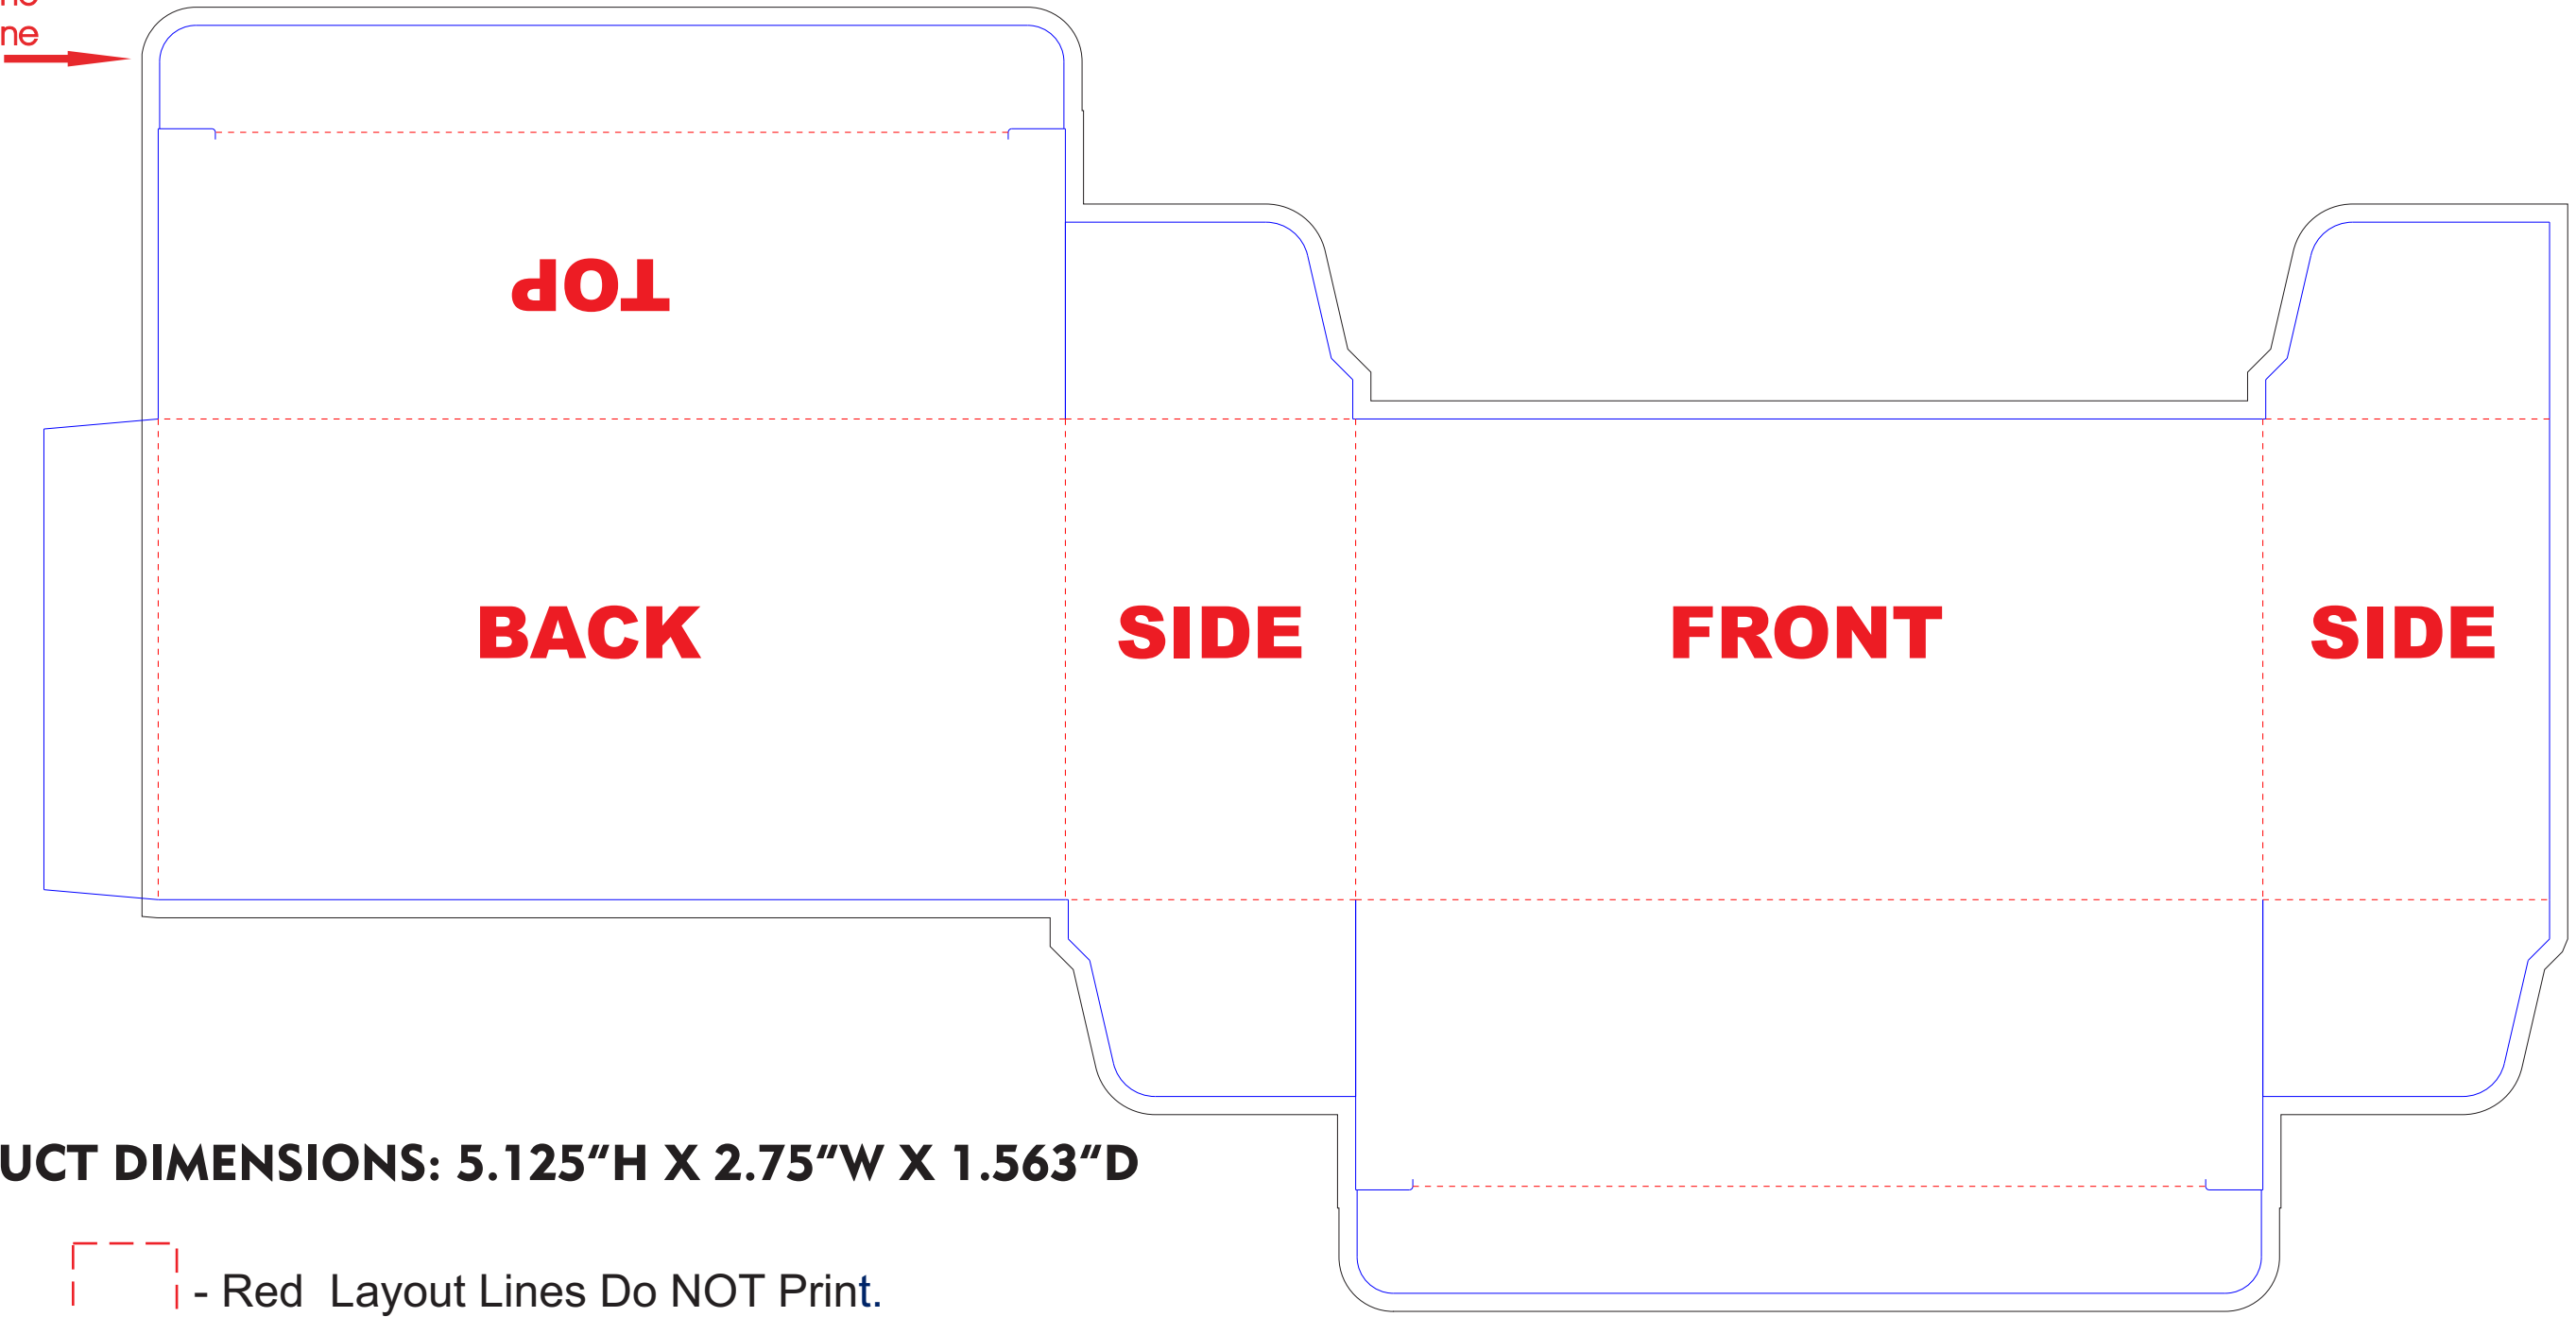

ACB ANIMAL COOKIE BOX

Print to this line
Bleed Line

2.68"

2.68"

1.64"

PRODUCT DIMENSIONS: 5.125"H X 2.75"W X 1.563"D

 - Red Layout Lines Do NOT Print.