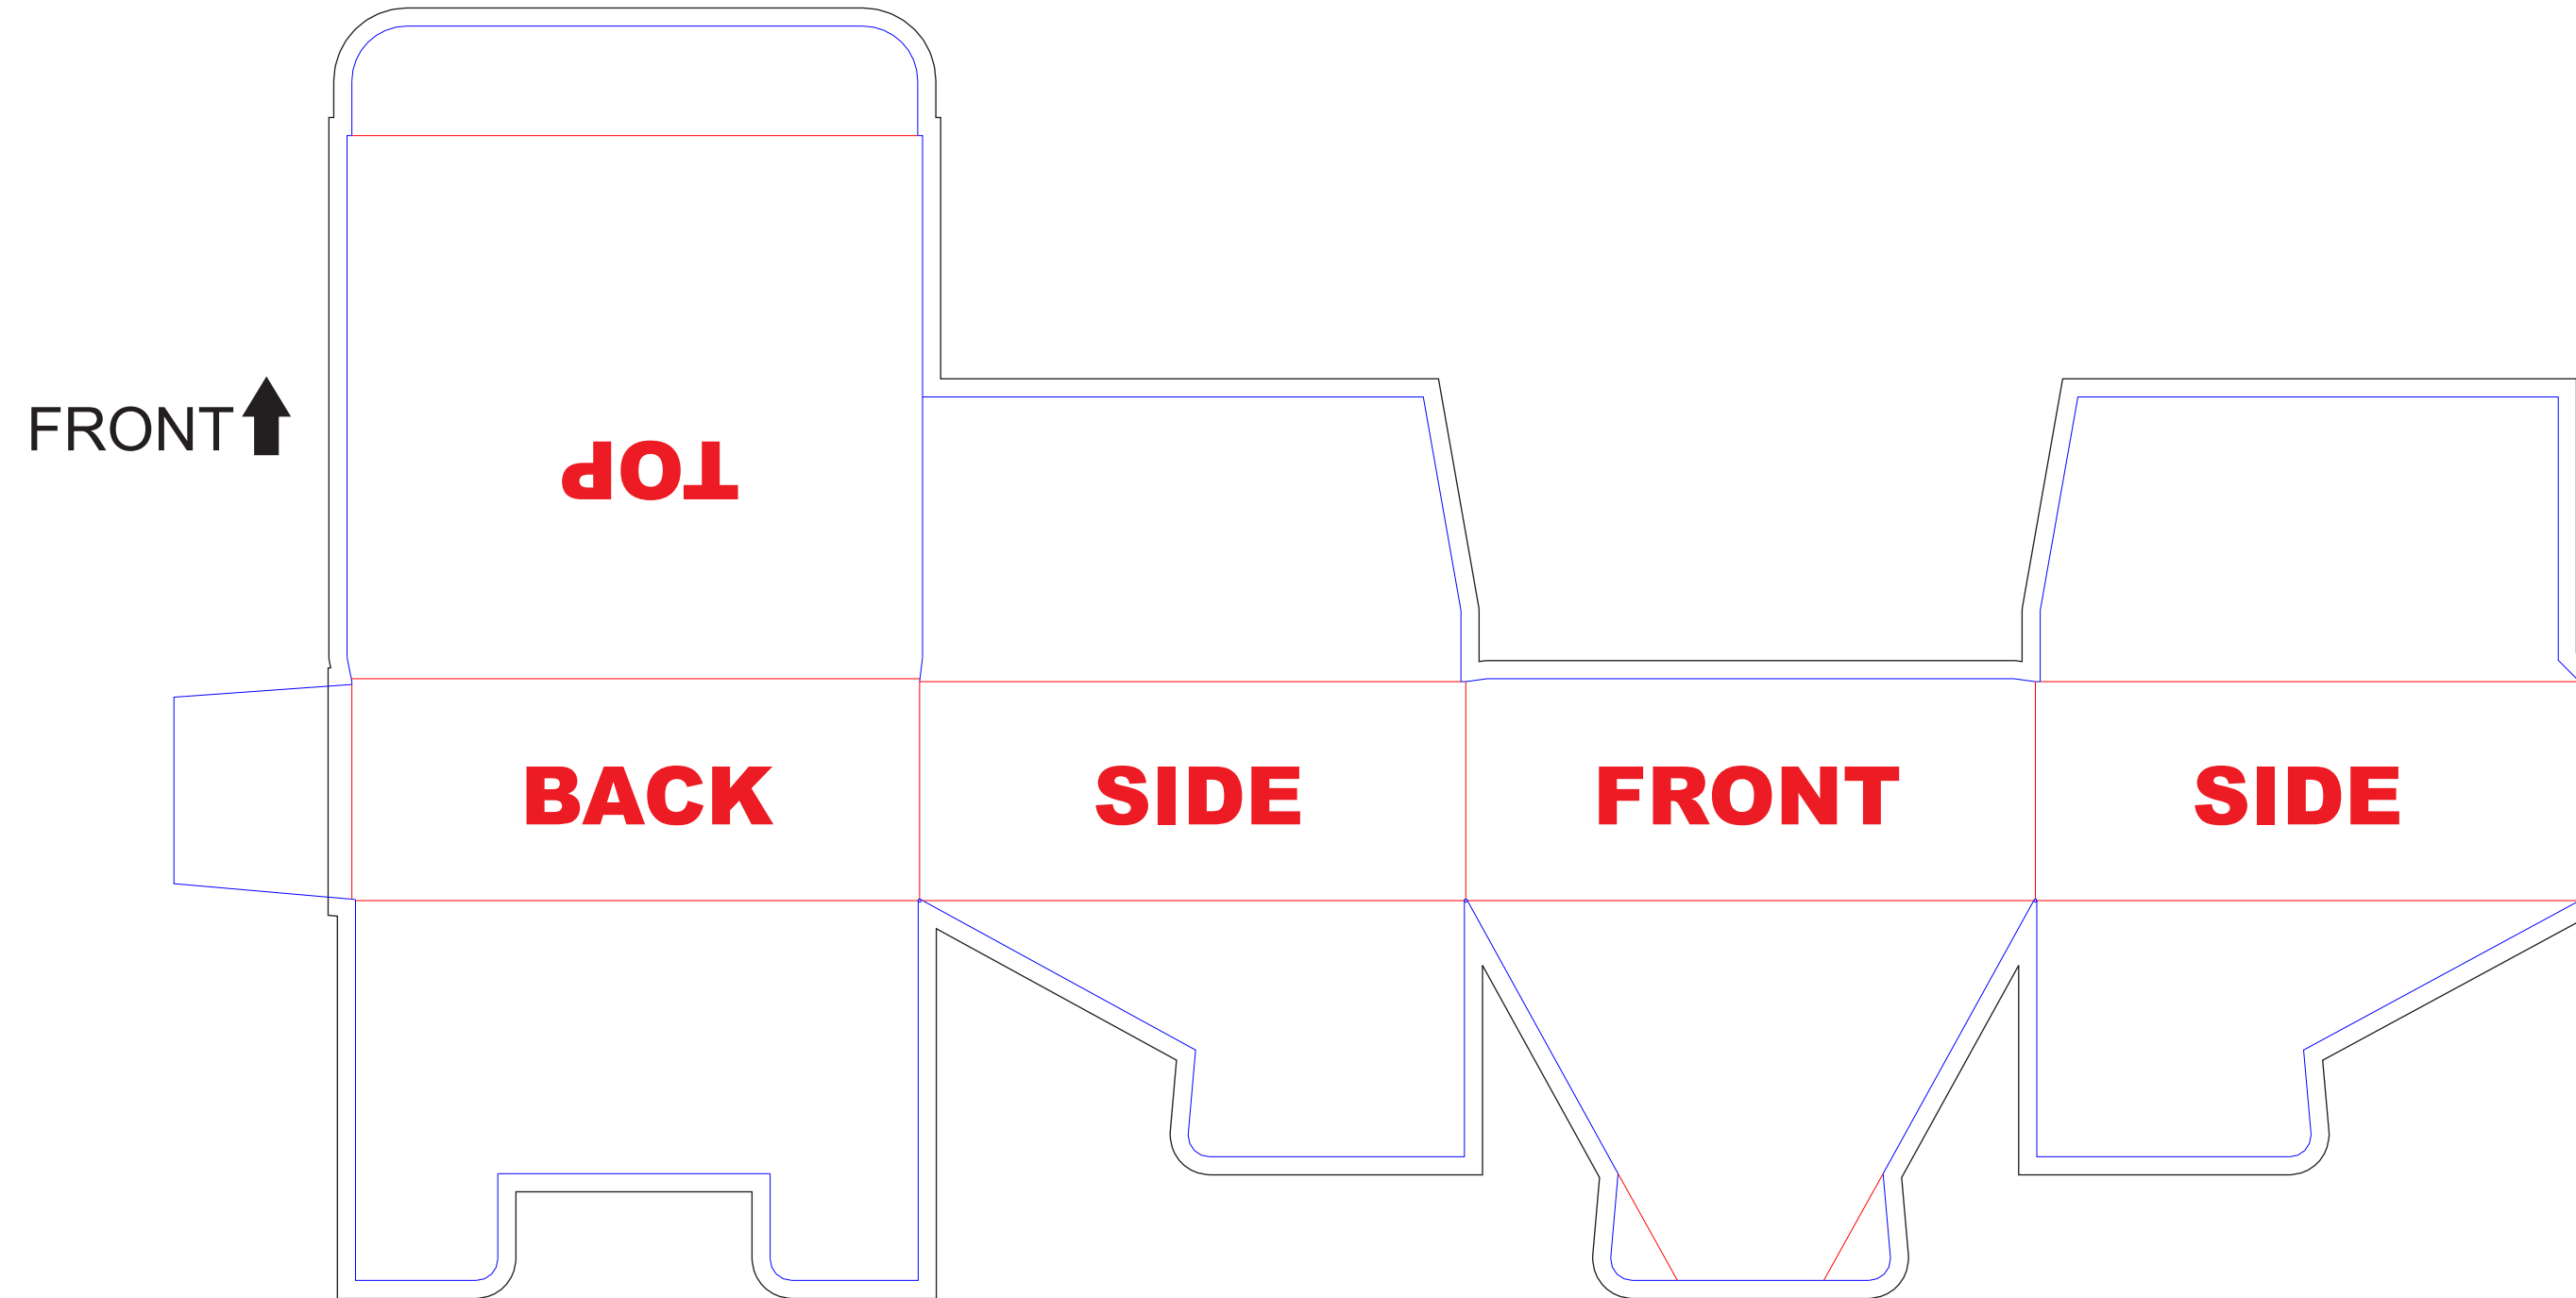

Actual Size (100%)

4CSB

3"L X 3"W X 1.25"H

- Red Layout Lines Do NOT Print.

- Black Layout Lines are Bleed Areas